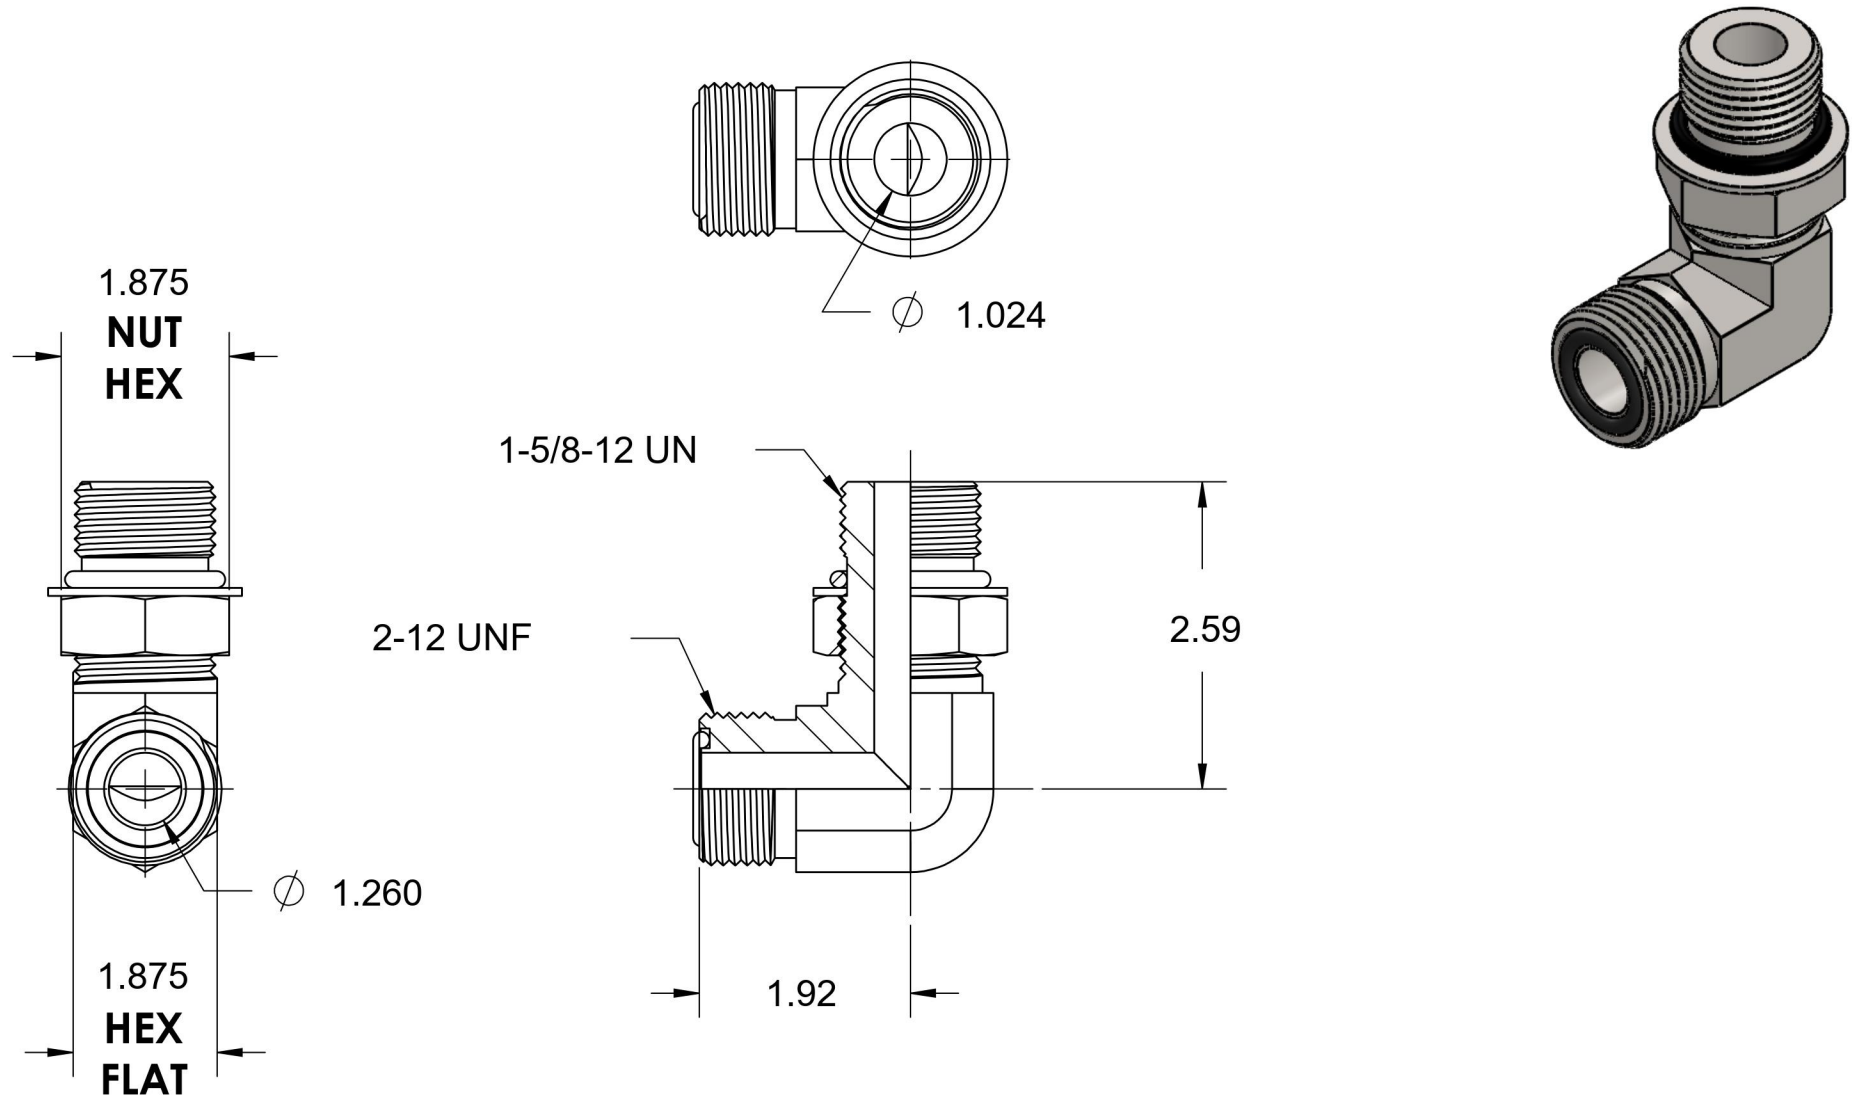

FS6801-24-20-NWO-FG

Steel, SAE J1453 O-Ring Face Seal 90° Adjustable Port Elbow, 1-1/2" Male ORFS x 1-5/8-12 Male Adjustable ORB

6701 Cochran Road
Solon, Ohio 44139
Phone: (440) 248-1880
Toll Free: 1-888-331-1523

Temperature Rating -40°F to 250°F	Material C1045 Steel	Industry Standards SAE J1453, SAE J1926-2 ASTM B633	Series FS6801-NWO-FG
Pressure Rating 4000 psi	Finish Trivalent Zinc		Series Description SAE J1453 O-Ring Face Seal 90° Adjustable Port Elbow