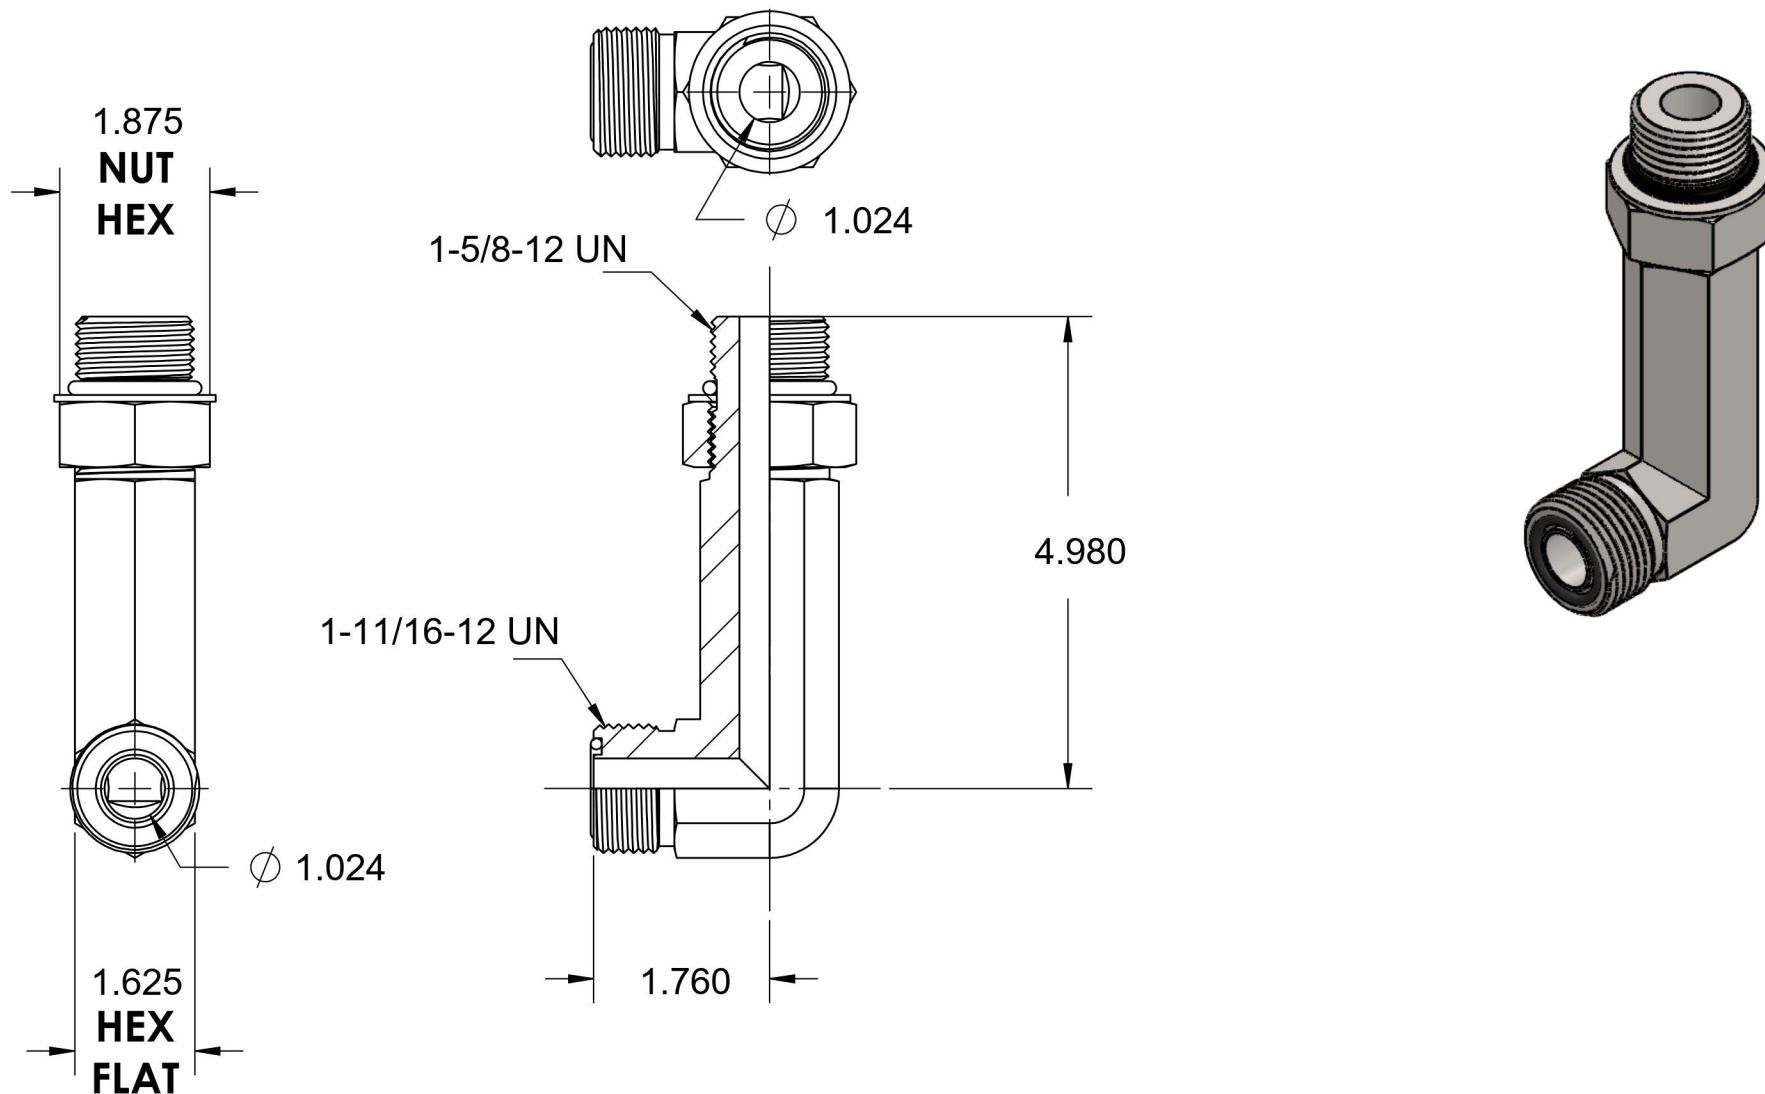

FS6801-L-20-20-NWO-FG

Steel, SAE J1453 O-Ring Face Seal 90° Long Adjustable Port Elbow, 1-1/4" Male ORFS x 1-5/8-12 Male Adjustable ORB

6701 Cochran Road
Solon, Ohio 44139
Phone: (440) 248-1880
Toll Free: 1-888-331-1523

Temperature Rating	Material	Industry Standards	Series
-40°F to 250°F	C1045 Steel	SAE J1453, SAE J1926-2 SAE J515, ASTM B633	FS6801-L-NWO-FG
Pressure Rating	Finish		Series Description
4000 psi	Trivalent Zinc		SAE J1453 O-Ring Face Seal 90° Long Adjustable Port Elbow