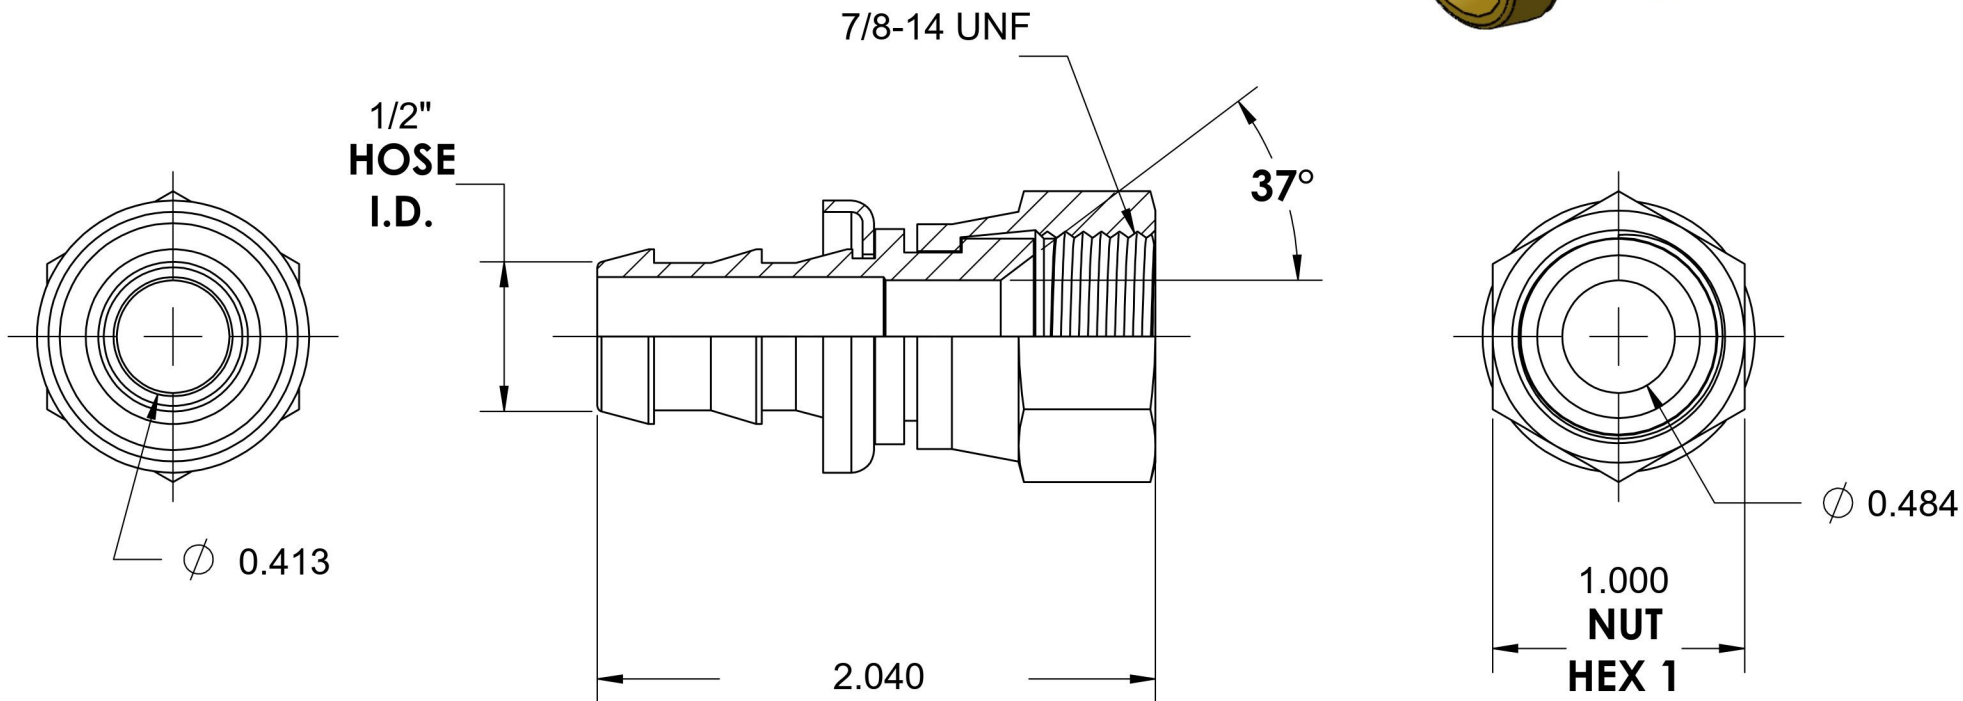

2111-08-10-B

Brass, SAE J514 Push-Lok Swivel Hose Connector, 1/2" Push-Lok Hose Barb x 5/8" Female JIC Swivel

6701 Cochran Road
Solon, Ohio 44139
Phone: (440) 248-1880
Toll Free: 1-888-331-1523

Temperature Rating	Material	Industry Standards	Series
-50°F to 185°F	C36000 Brass	SAE J514	2111-B
Pressure Rating	Finish		Series Description
150 psi	Natural Finish		SAE J514 Push-Lok Swivel Hose Connector