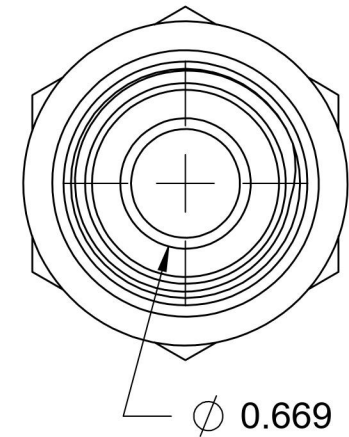

7002-16-12-BS

Steel, SAE J514 37° Flare BSPP Type (D) Bonded Seal Port/Line Adapter, 1" Male JIC x 3/4-14 Male BSPP 60° Line/Port

6701 Cochran Road
Solon, Ohio 44139
Phone: (440) 248-1880
Toll Free: 1-888-331-1523

Temperature Rating

-22°F to 257°F

Pressure Rating

2900 psi

Material

C1045/12L14 Steel

Finish

Trivalent Zinc