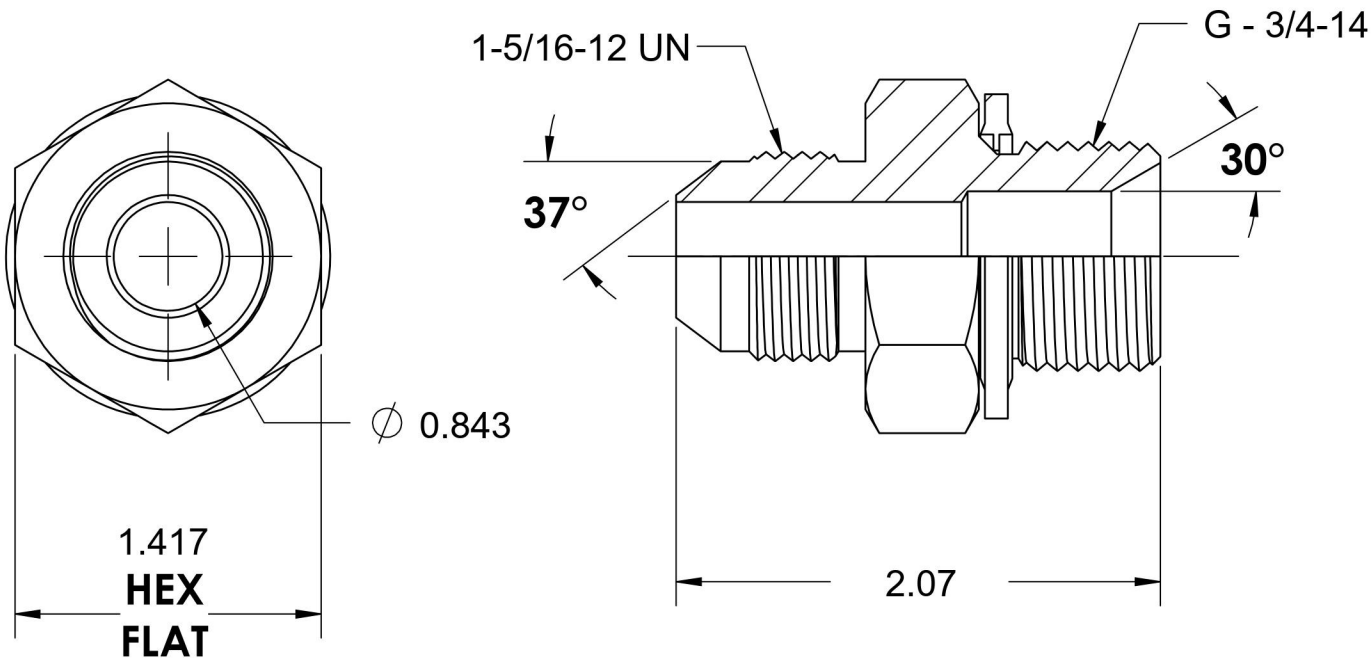

7002-16-12-BS

Steel, SAE J514 37° Flare BSPP Type (D) Bonded Seal Port/Line Adapter, 1" Male JIC x 3/4-14 Male BSPP 60° Line/Port

6701 Cochran Road
Solon, Ohio 44139
Phone: (440) 248-1880
Toll Free: 1-888-331-1523

Temperature Rating

-22°F to 257°F

Pressure Rating

2900 psi

Material

C1045/12L14 Steel

Finish

Trivalent Zinc