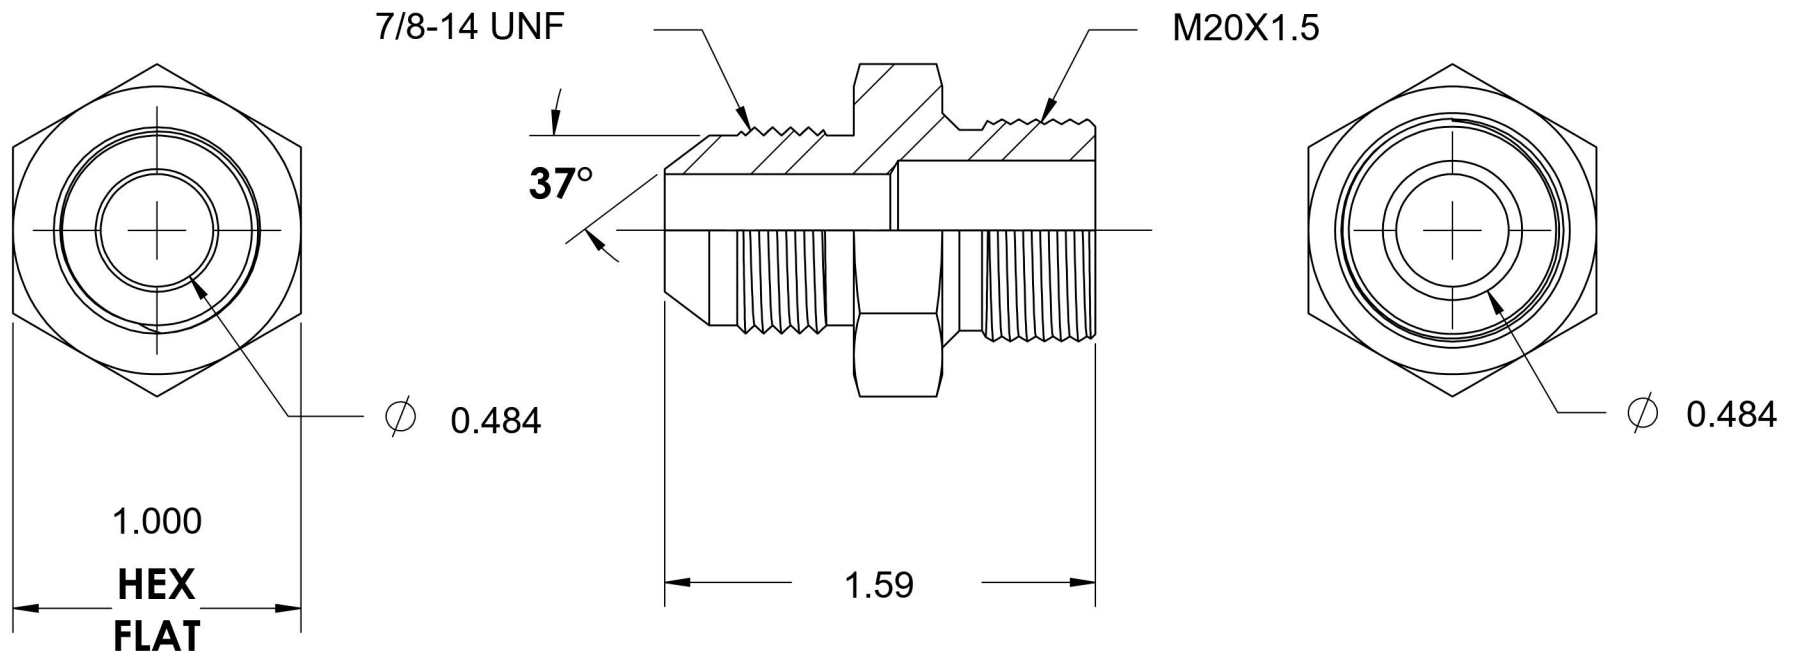

7005-10-20

Steel, SAE J514 37° Flare Male Metric Port/Line Connector, 5/8" Male JIC x M20X1.5 Male Metric 60° Line/Port

6701 Cochran Road
Solon, Ohio 44139
Phone: (440) 248-1880
Toll Free: 1-888-331-1523

Temperature Rating	Material	Industry Standards	Series
-65°F to 500°F	C1045/12L14 Steel	SAE J514, ISO 9974	7005
Pressure Rating	Finish	ASTM B633	Series Description
5000 psi	Trivalent Zinc		SAE J514 37° Flare Male Metric Port/Line Connector