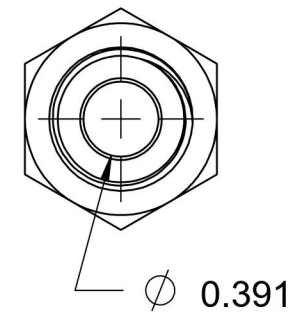

# 2706-08-08-SS

Stainless Steel, SAE J514 Flared Tube Male Bulkhead, 1/2" Male NPTF 30° x 1/2" Male JIC

6701 Cochran Road  
Solon, Ohio 44139  
Phone: (440) 248-1880  
Toll Free: 1-888-331-1523

<b>Temperature Rating</b>	<b>Material</b>	<b>Industry Standards</b>	<b>Series</b>
-425°F to 1200°F	316/316L Stainless Steel	SAE J514 , SAE J476	2706-SS
<b>Pressure Rating</b>	<b>Finish</b>		<b>Series Description</b>
6000 psi	Passivated		SAE J514 Flared Tube Male Bulkhead