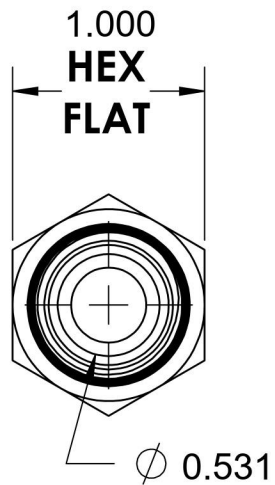

# 2706-08-08-SS

Stainless Steel, SAE J514 Flared Tube Male Bulkhead, 1/2" Male NPTF 30° x 1/2" Male JIC

6701 Cochran Road  
Solon, Ohio 44139  
Phone: (440) 248-1880  
Toll Free: 1-888-331-1523

<b>Temperature Rating</b>	<b>Material</b>	<b>Industry Standards</b>	<b>Series</b>
-425°F to 1200°F	316/316L Stainless Steel	SAE J514 , SAE J476	2706-SS
<b>Pressure Rating</b>	<b>Finish</b>		<b>Series Description</b>
6000 psi	Passivated		SAE J514 Flared Tube Male Bulkhead