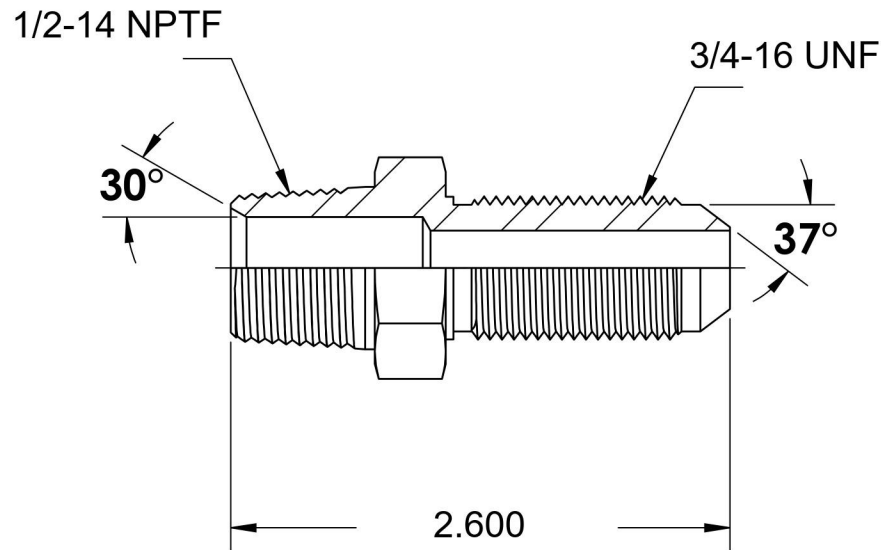

# 2706-08-08-SS

Stainless Steel, SAE J514 Flared Tube Male Bulkhead, 1/2" Male NPTF 30° x 1/2" Male JIC

6701 Cochran Road  
Solon, Ohio 44139  
Phone: (440) 248-1880  
Toll Free: 1-888-331-1523

<b>Temperature Rating</b>	<b>Material</b>	<b>Industry Standards</b>	<b>Series</b>
-425°F to 1200°F	316/316L Stainless Steel	SAE J514 , SAE J476	2706-SS
<b>Pressure Rating</b>	<b>Finish</b>		<b>Series Description</b>
6000 psi	Passivated		SAE J514 Flared Tube Male Bulkhead