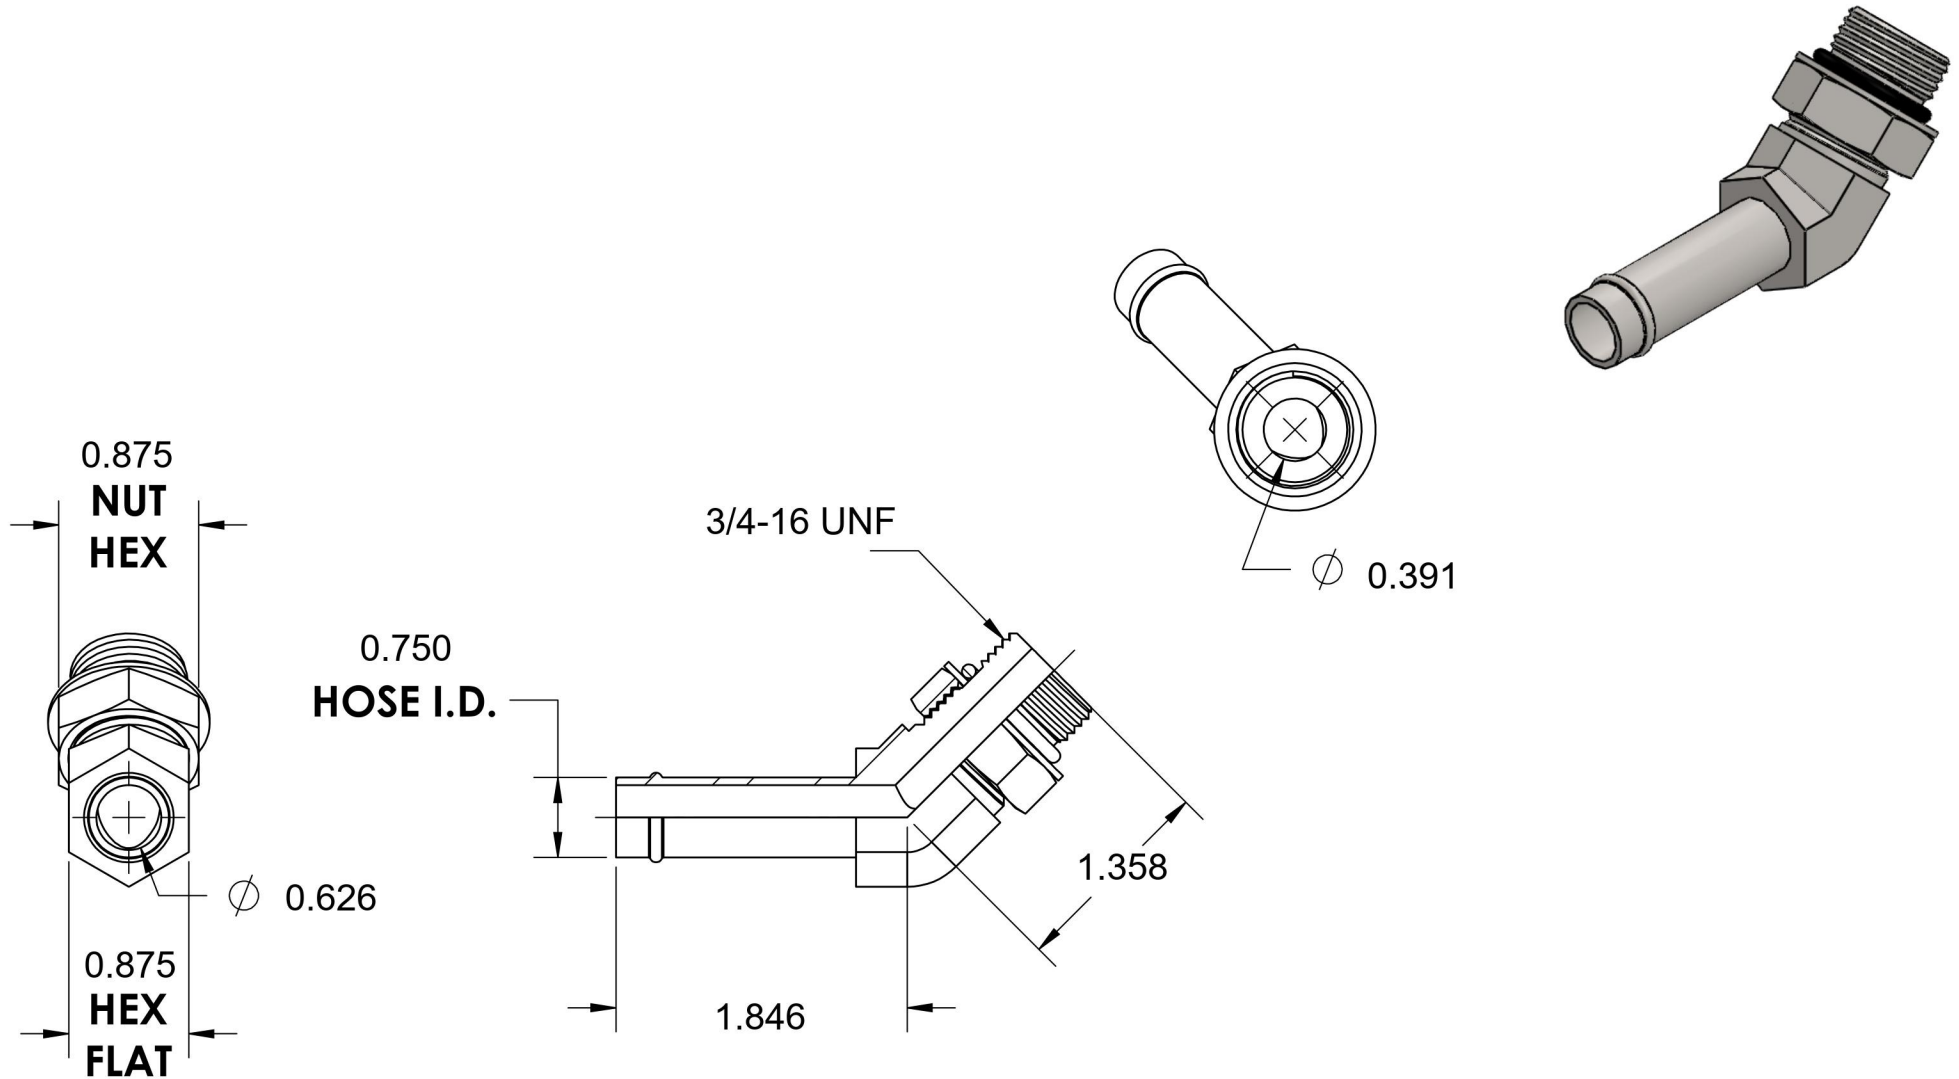

4603-12-08-NWO-FG

Steel, SAE J1231 Hose Bead 45° Adjustable Port Elbow, 3/4" Beaded Hose Barb x 3/4-16 Male Adjustable ORB

6701 Cochran Road
Solon, Ohio 44139
Phone: (440) 248-1880
Toll Free: 1-888-331-1523

Temperature Rating	Material	Industry Standards	Series
-40°F to 250°F	C1045 Steel	SAE J1231-2, SAE J1926-3 SAE J515, ASTM B633	4603-NWO-FG
Pressure Rating	Finish		Series Description
150psi	Trivalent Zinc		SAE J1231 Hose Bead 45° Adjustable Port Elbow