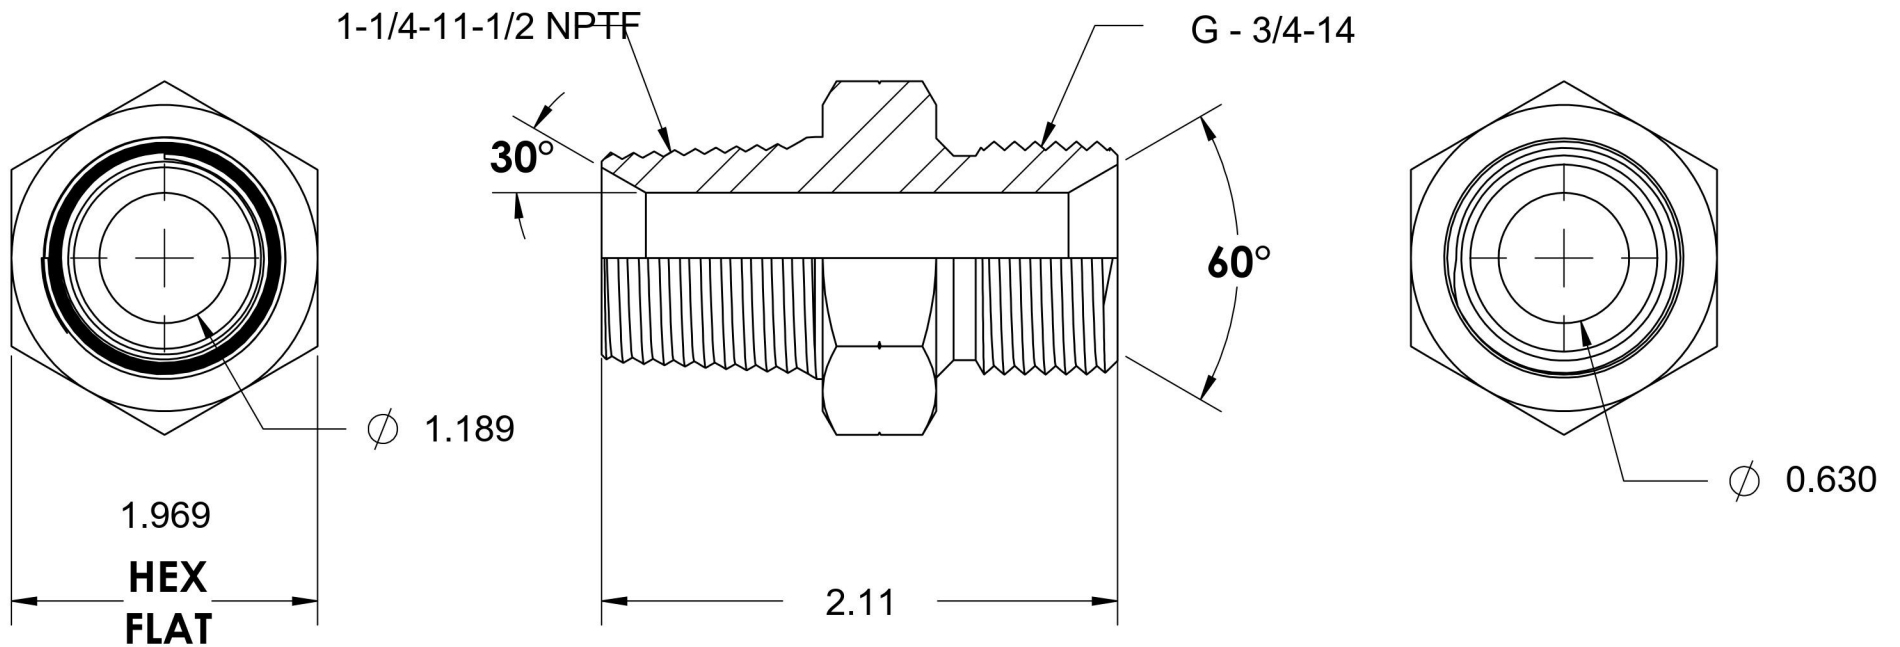

# 7032-20-12-SS

Stainless Steel, SAE J476 Pipe Male BSPP Port/Line Adapter, 1-1/4" Male NPTF 30° x 3/4-14 Male BSPP 60° Line/Port

6701 Cochran Road  
Solon, Ohio 44139  
Phone: (440) 248-1880  
Toll Free: 1-888-331-1523

<b>Temperature Rating</b>	<b>Material</b>	<b>Industry Standards</b>	<b>Series</b>
-425°F to 1200°F	316/316L Stainless Steel	SAE J476, ISO 1179	7032-SS
<b>Pressure Rating</b>	<b>Finish</b>		<b>Series Description</b>
2900 psi	Passivated		SAE J476 Pipe Male BSPP Port/Line Adapter