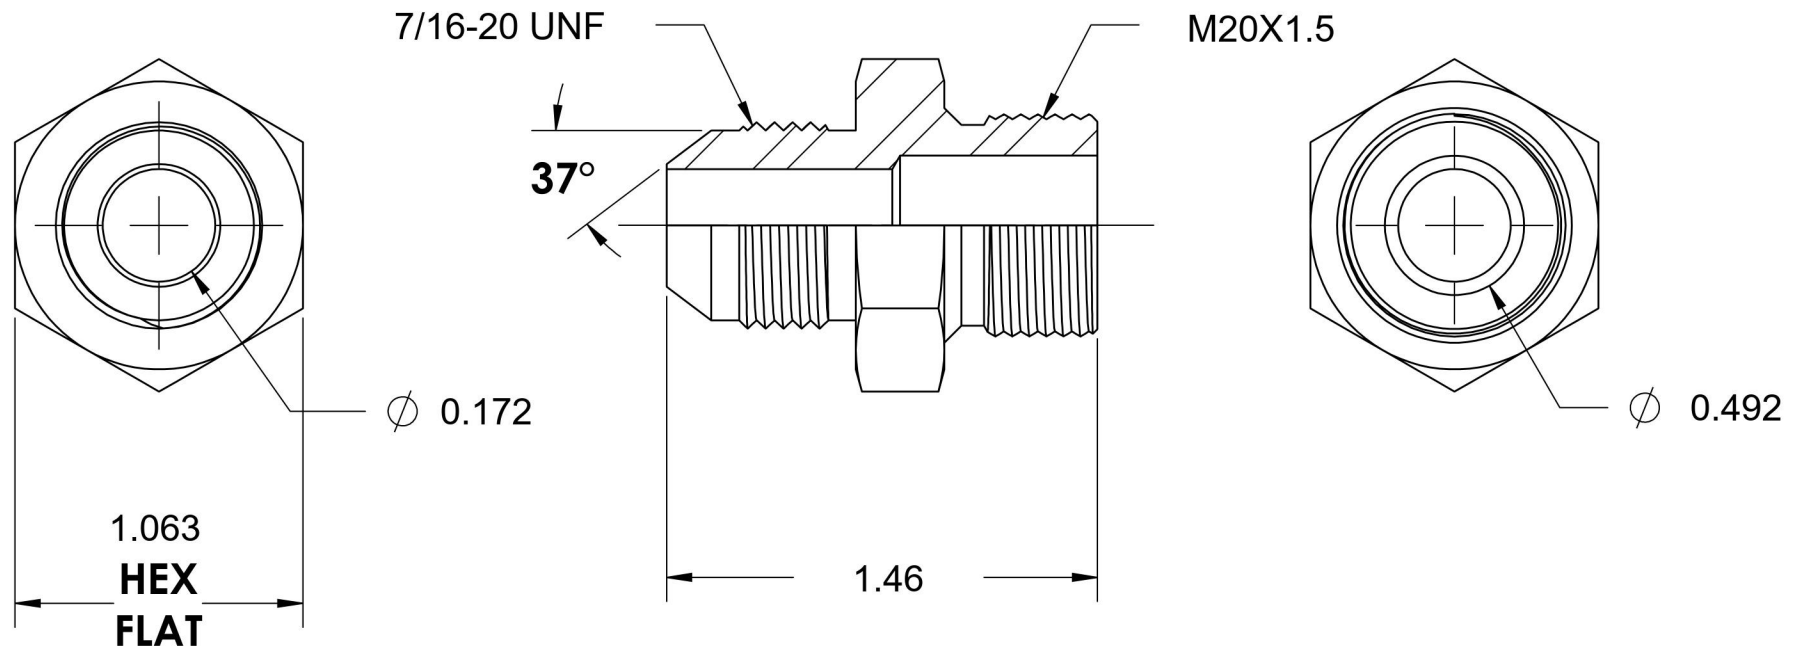

7005-04-20-SS

Stainless Steel, SAE J514 37° Flare Male Metric Port/Line Connector, 1/4" Male JIC x M20X1.5 Male Metric 60° Line/Port

6701 Cochran Road
Solon, Ohio 44139
Phone: (440) 248-1880
Toll Free: 1-888-331-1523

Temperature Rating -425°F to 1200°F	Material 316/316L Stainless Steel	Industry Standards SAE J514, ISO 9974	Series 7005-SS
Pressure Rating 6000 psi	Finish Passivated		Series Description SAE J514 37° Flare Male Metric Port/Line Connector