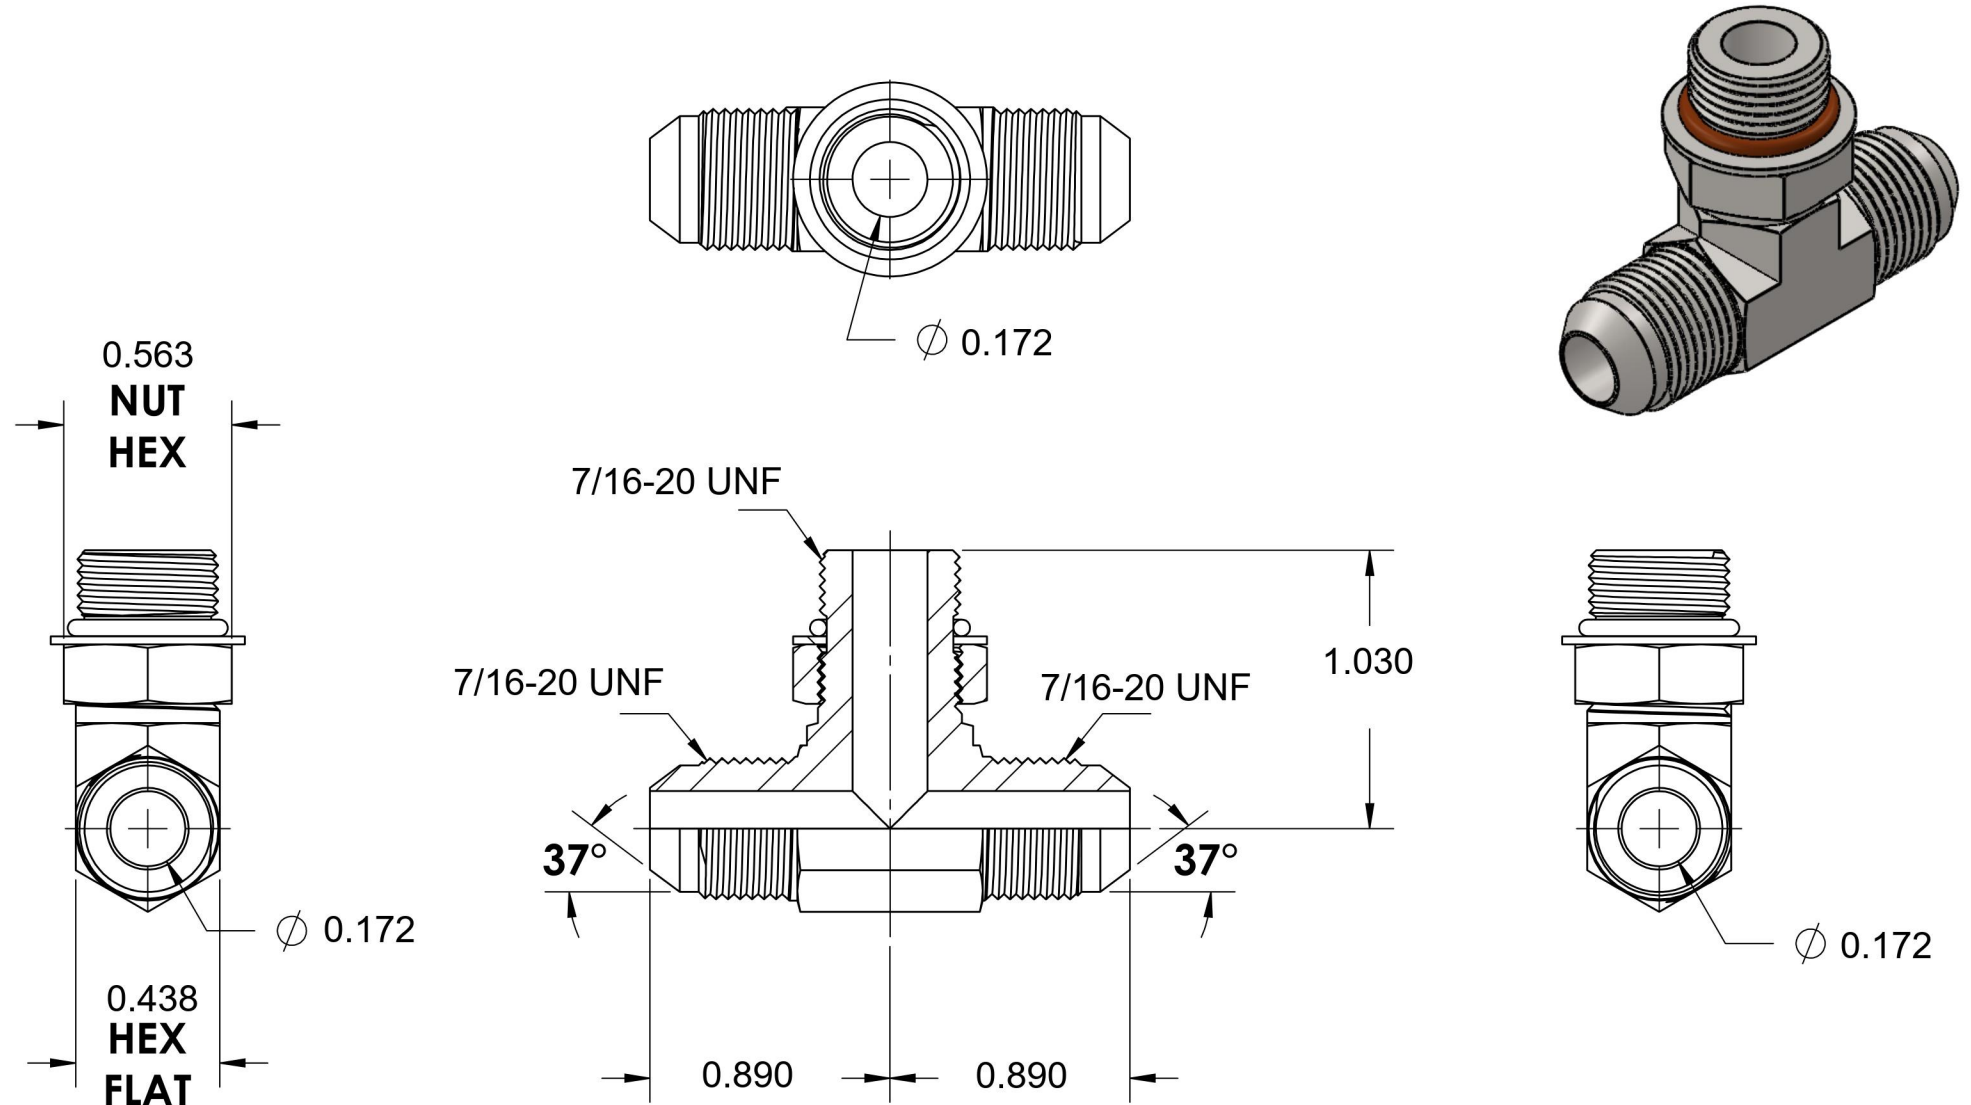

# 6803-04-04-04-NWO-FG-VITON

Steel, SAE J514 37° Flare Adjustable Port Branch Tee, 1/4" Male JIC x 1/4" Male JIC x 7/16-20 Male Adjustable ORB, FKM Seal

6701 Cochran Road  
Solon, Ohio 44139  
Phone: (440) 248-1880  
Toll Free: 1-888-331-1523

**Temperature Rating**

-15°F to 400°F

**Pressure Rating**

6000 psi

**Material**

C1045 Steel

**Finish**

Trivalent Zinc

**Industry Standards**

SAE J514, SAE J1926-3  
SAE J515, ASTM B633

**Series**

6803-NWO-FG-VITON

**Series Description**

SAE J514 37° Flare Adjustable  
Port Branch Tee