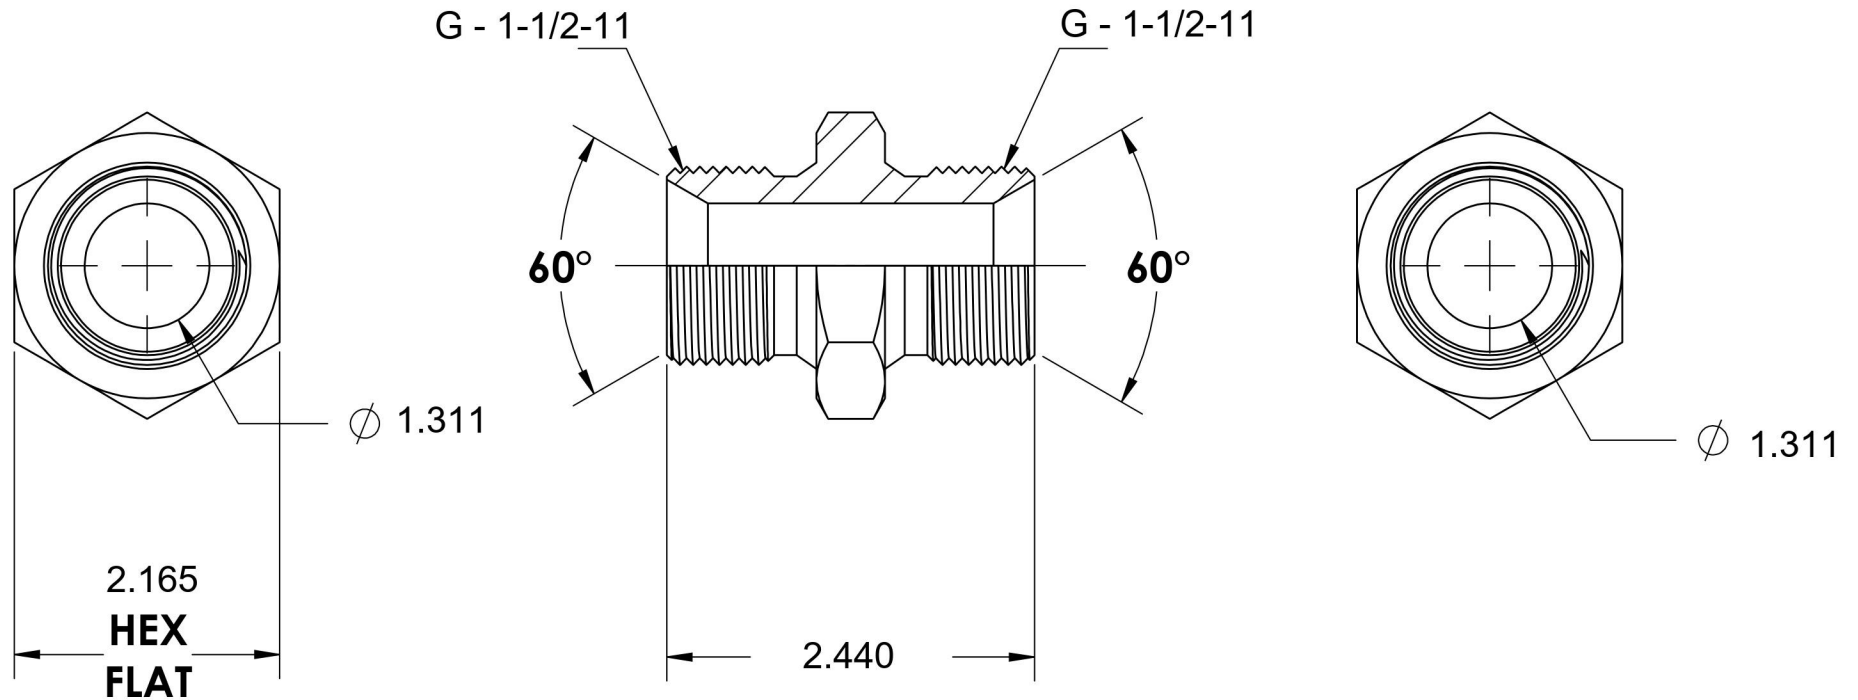

9022-24-24

Steel, ISO 1179 BSPP Port/Line Union, 1-1/2-11 Male BSPP 60° Line/Port x 1-1/2-11 Male BSPP 60° Line/Port

6701 Cochran Road
Solon, Ohio 44139
Phone: (440) 248-1880
Toll Free: 1-888-331-1523

Temperature Rating

-65°F to 500°F

Pressure Rating

1500 psi

Material

C1045/12L14 Steel

Finish

Trivalent Zinc

Industry Standards