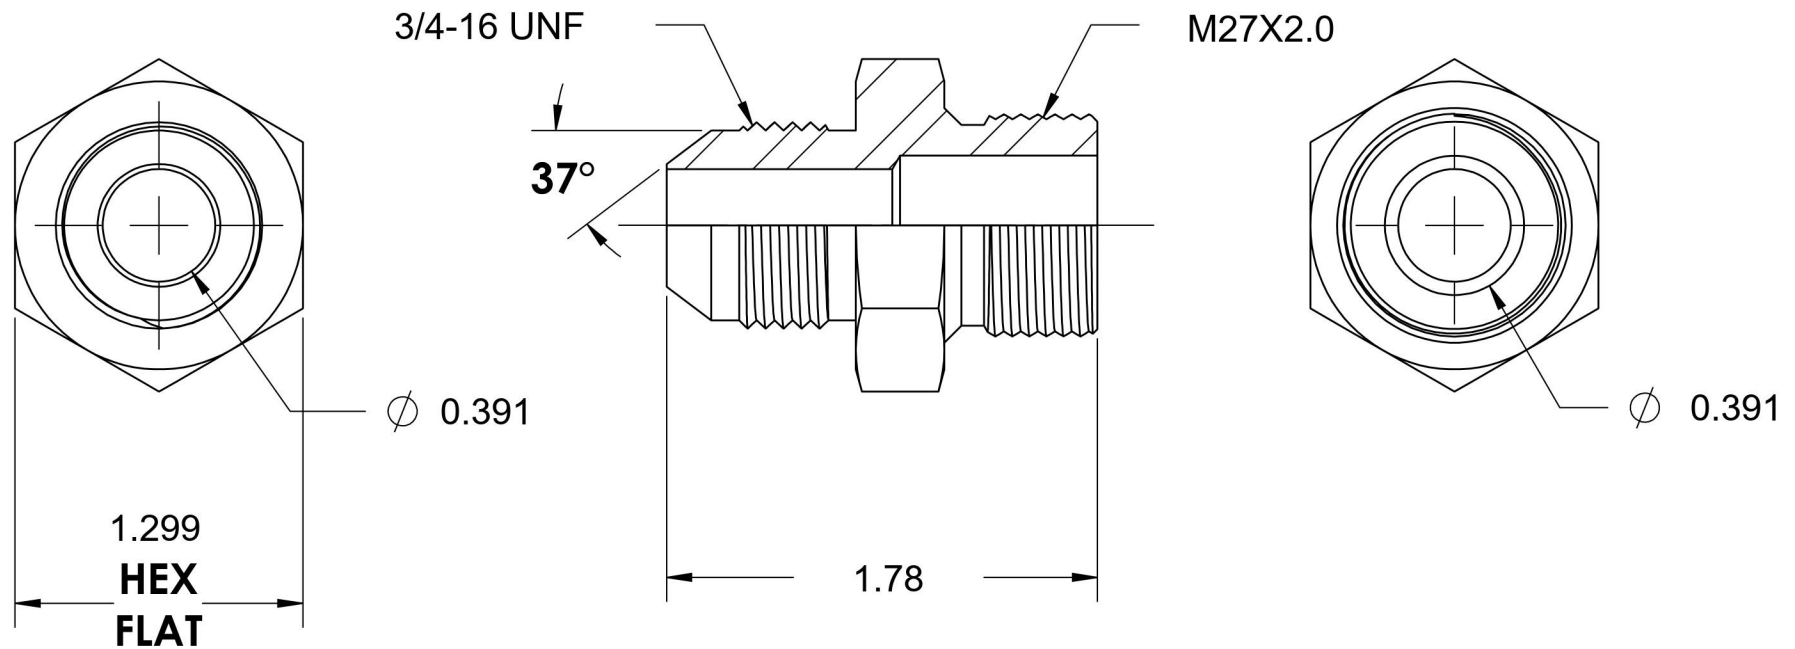

7005-08-27-SS

Stainless Steel, SAE J514 37° Flare Male Metric Port/Line Connector, 1/2" Male JIC x M27X2.0 Male Metric 60° Line/Port

6701 Cochran Road
Solon, Ohio 44139
Phone: (440) 248-1880
Toll Free: 1-888-331-1523

Temperature Rating -425°F to 1200°F	Material 316/316L Stainless Steel	Industry Standards SAE J514, ISO 9974	Series 7005-SS
Pressure Rating 5500 psi	Finish Passivated		Series Description SAE J514 37° Flare Male Metric Port/Line Connector