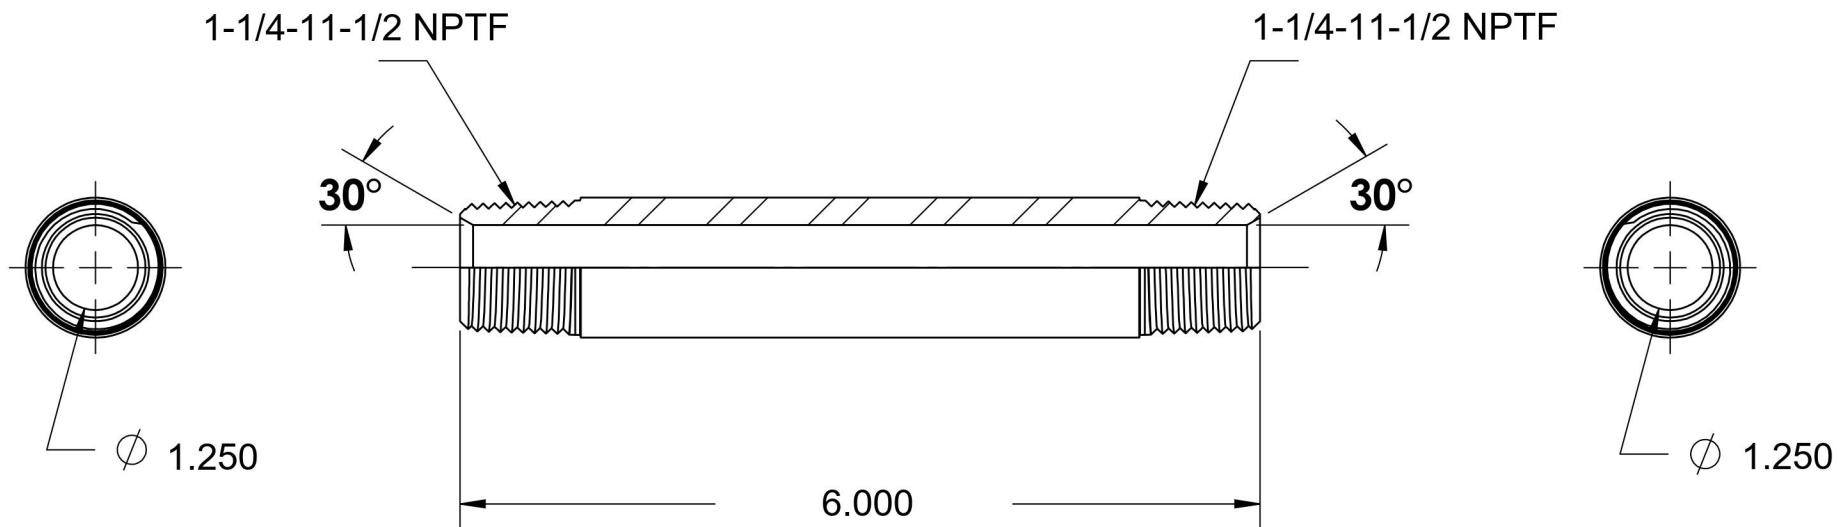

5404-N-20X6.000

Steel, SAE J514 Pipe Long Nipple, 1-1/4" Male NPTF 30° x 1-1/4" Male NPTF 30°

6701 Cochran Road
Solon, Ohio 44139
Phone: (440) 248-1880
Toll Free: 1-888-331-1523

Temperature Rating

-65°F to 500°F

Series

5404-N

Series Description

SAE J514 Pipe Long Nipple