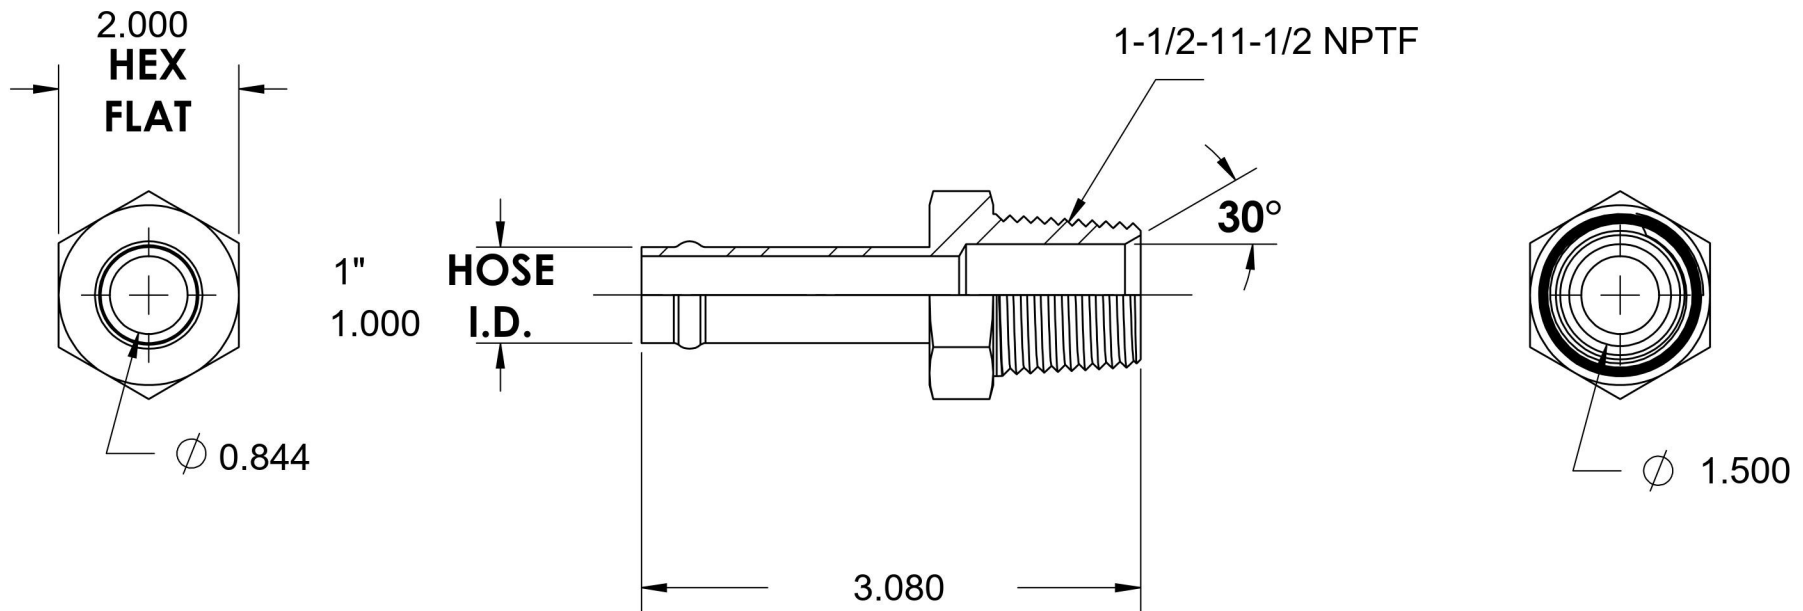

4404-16-24

Steel, SAE J1231 Hose Bead Male Connector, 1" Beaded Hose Barb x 1-1/2" Male NPTF 30°

6701 Cochran Road
Solon, Ohio 44139
Phone: (440) 248-1880
Toll Free: 1-888-331-1523

Temperature Rating

-65°F to 500°F

Series

4404

Series Description

SAE J1231 Hose Bead Male Connector