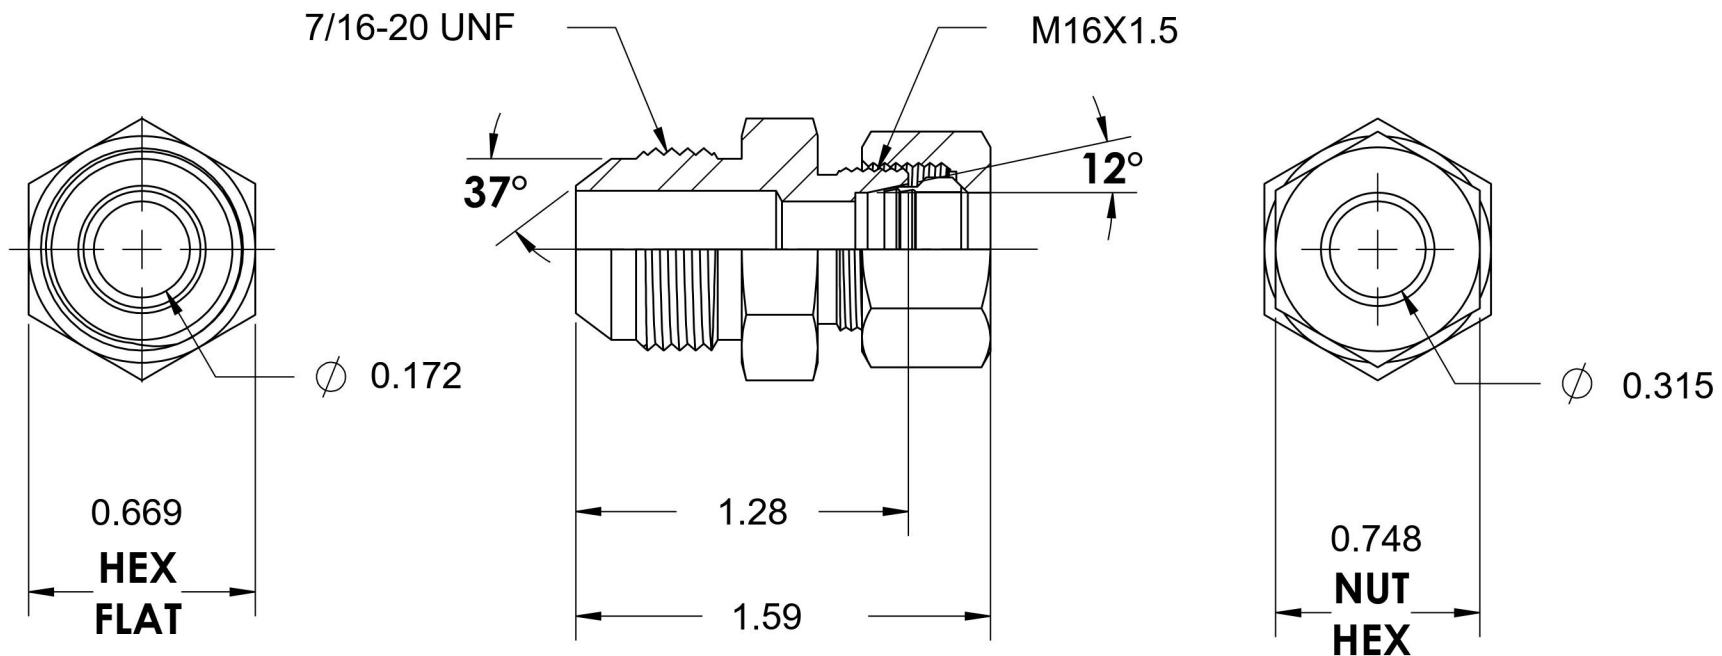

# 7005-04-L10-16-NBR

Steel, SAE J514 37° Flare/ISO 8434-1 Light Series Male Adapter, Nut and Bite Ring Assembled, 1/4" Male JIC x M16X1.5 DIN Tube

6701 Cochran Road  
Solon, Ohio 44139  
Phone: (440) 248-1880  
Toll Free: 1-888-331-1523

<b>Temperature Rating</b>	<b>Material</b>	<b>Industry Standards</b>	<b>Series</b>
-65°F to 500°F	C1045 / 12L14 Steel	SAE J514, ISO 8434-1	7005-DIN LIGHT-NBR
<b>Pressure Rating</b>	<b>Finish</b>	ASTM B633	<b>Series Description</b>
5800 psi	Trivalent Zinc		SAE J514 37° Flare/ISO 8434-1 Light Series Male Adapter Nut and Bite Ring Assembled