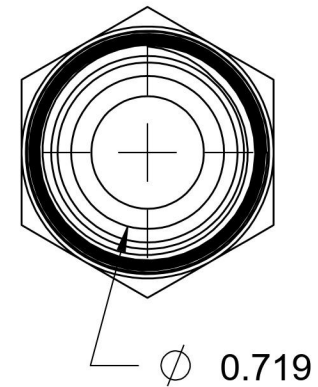

2404-12-12-B

Brass, SAE J514 37° Flare Male Connector, 3/4" Male JIC x 3/4" Male NPTF 30°

6701 Cochran Road
Solon, Ohio 44139
Phone: (440) 248-1880
Toll Free: 1-888-331-1523

Temperature Rating -325°F to 400°F	Material C360 Brass	Industry Standards SAE J514 , SAE J476	Series 2404-B
Pressure Rating 2600 psi	Finish Natural Finish		Series Description SAE J514 37° Flare Male Connector