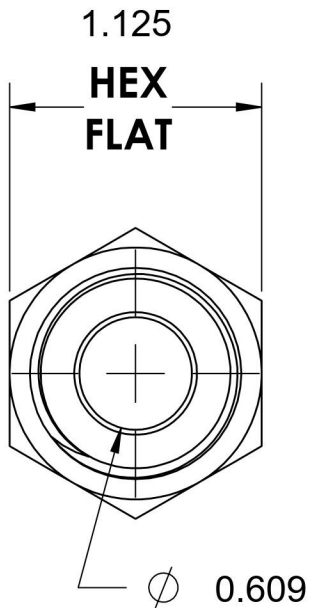

2404-12-12-B

Brass, SAE J514 37° Flare Male Connector, 3/4" Male JIC x 3/4" Male NPTF 30°

6701 Cochran Road
Solon, Ohio 44139
Phone: (440) 248-1880
Toll Free: 1-888-331-1523

Temperature Rating -325°F to 400°F	Material C360 Brass	Industry Standards SAE J514 , SAE J476	Series 2404-B
Pressure Rating 2600 psi	Finish Natural Finish		Series Description SAE J514 37° Flare Male Connector