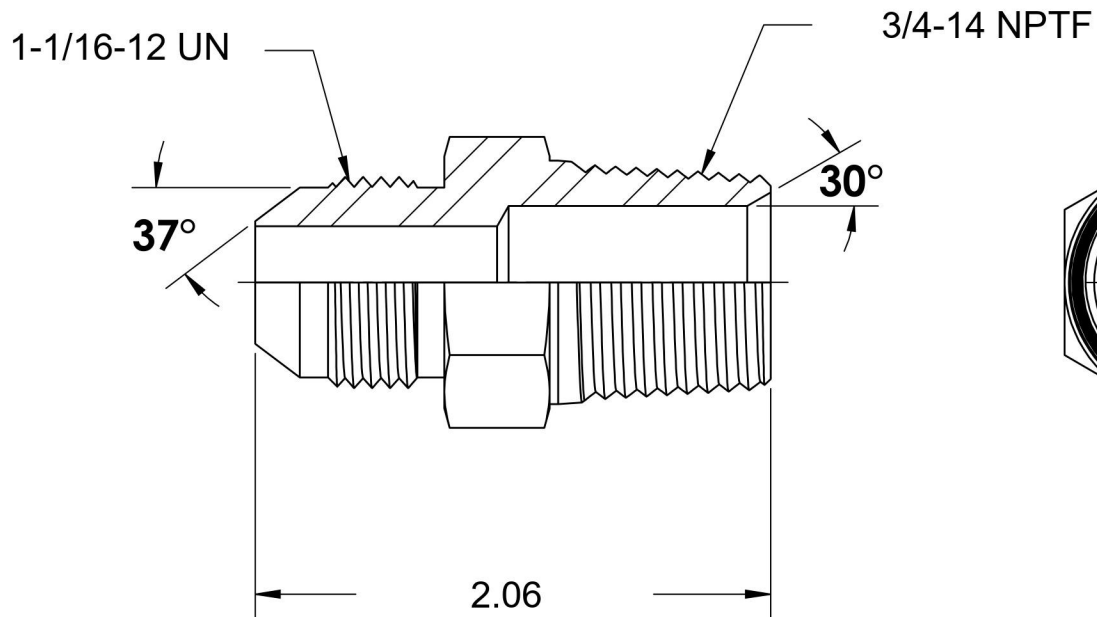

2404-12-12-B

Brass, SAE J514 37° Flare Male Connector, 3/4" Male JIC x 3/4" Male NPTF 30°

6701 Cochran Road
Solon, Ohio 44139
Phone: (440) 248-1880
Toll Free: 1-888-331-1523

Temperature Rating -325°F to 400°F	Material C360 Brass	Industry Standards SAE J514 , SAE J476	Series 2404-B
Pressure Rating 2600 psi	Finish Natural Finish		Series Description SAE J514 37° Flare Male Connector