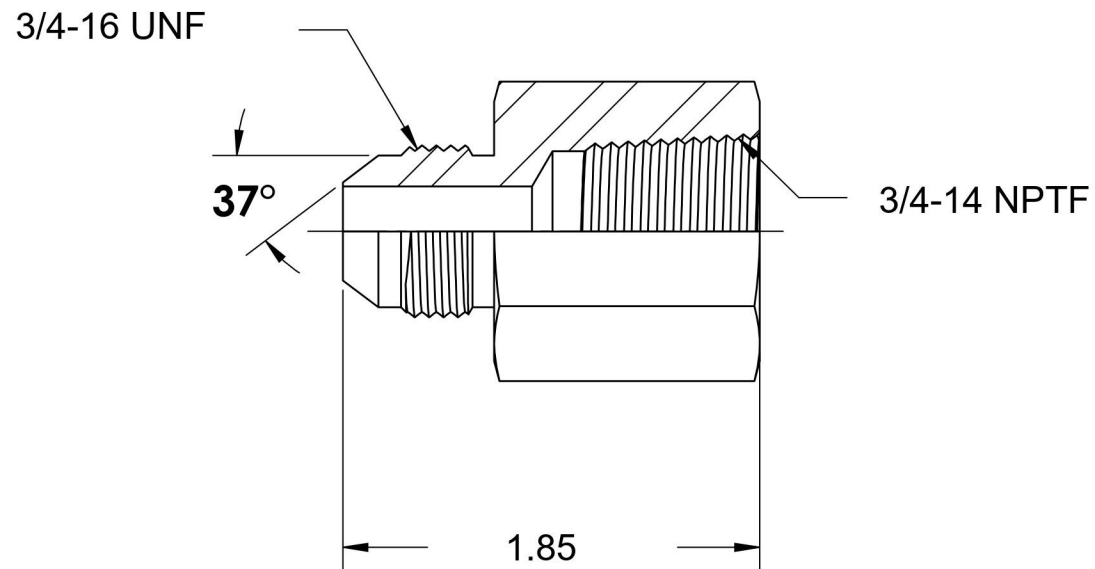

2405-08-12-SS

Stainless Steel, SAE J514 Flared Tube Female Connector, 1/2" Male JIC x 3/4" Female NPTF

6701 Cochran Road
Solon, Ohio 44139
Phone: (440) 248-1880
Toll Free: 1-888-331-1523

Temperature Rating -425°F to 1200°F	Material 316/316L Stainless Steel	Industry Standards SAE J514 , SAE J476	Series 2405-SS
Pressure Rating 4000 psi	Finish Passivated		Series Description SAE J514 Flared Tube Female Connector