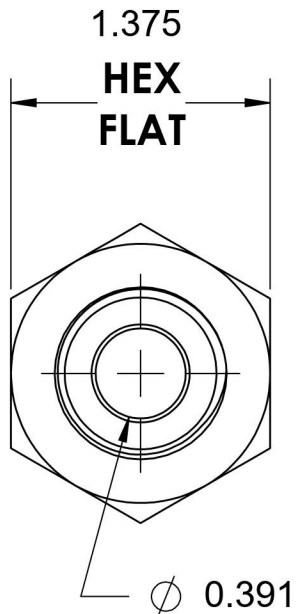

2405-08-12-SS

Stainless Steel, SAE J514 Flared Tube Female Connector, 1/2" Male JIC x 3/4" Female NPTF

6701 Cochran Road
Solon, Ohio 44139
Phone: (440) 248-1880
Toll Free: 1-888-331-1523

Temperature Rating -425°F to 1200°F	Material 316/316L Stainless Steel	Industry Standards SAE J514 , SAE J476	Series 2405-SS
Pressure Rating 4000 psi	Finish Passivated		Series Description SAE J514 Flared Tube Female Connector