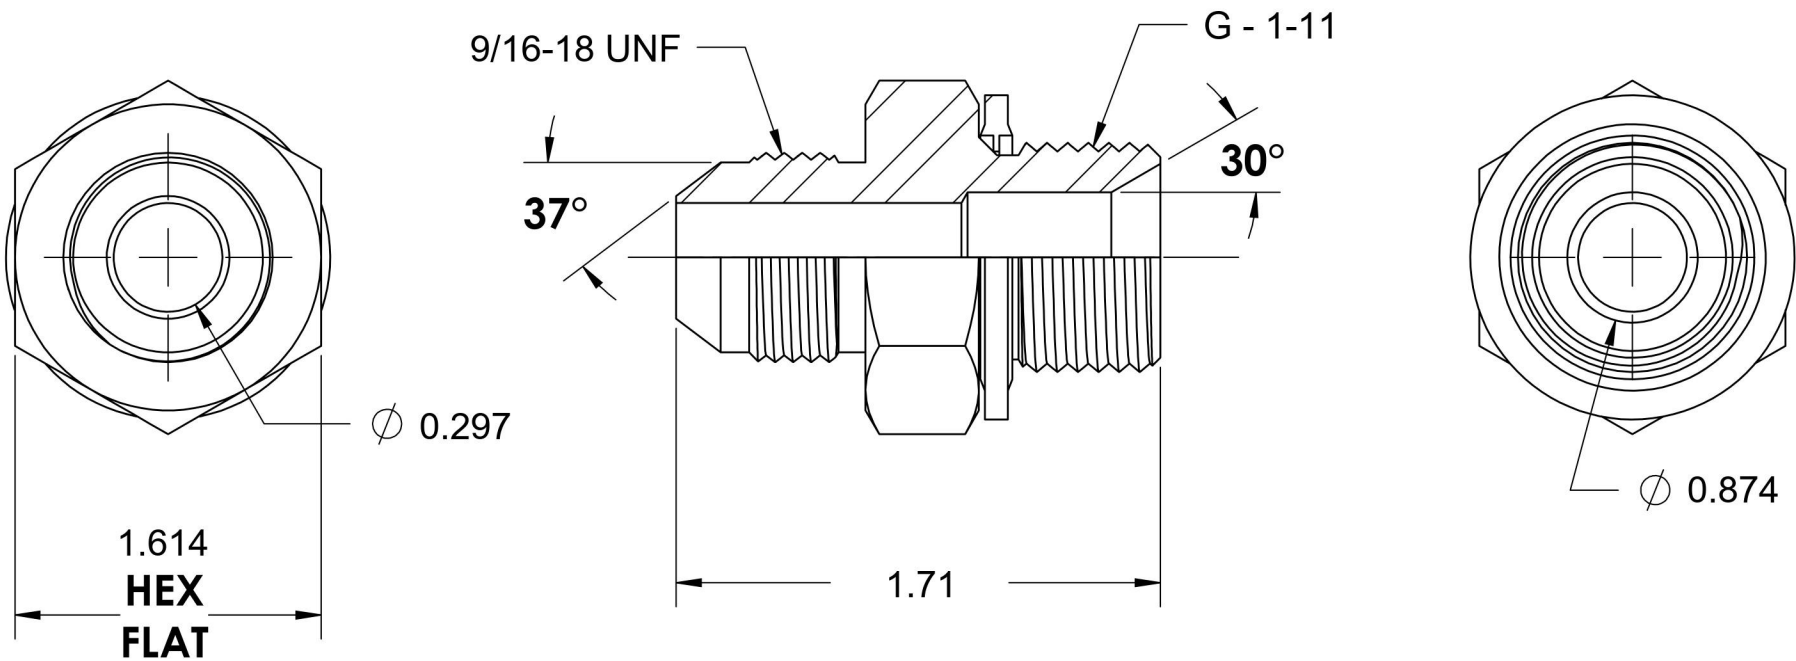

7002-06-16-BS

Steel, SAE J514 37° Flare BSPP Type (D) Bonded Seal Port/Line Adapter, 3/8" Male JIC x 1-11 Male BSPP 60° Line/Port

6701 Cochran Road
Solon, Ohio 44139
Phone: (440) 248-1880
Toll Free: 1-888-331-1523

Temperature Rating	Material	Industry Standards	Series
-22°F to 257°F	C1045/12L14 Steel	SAE J514, ISO 1179	7002-BS
Pressure Rating	Finish	ASTM B633	Series Description
1700 psi	Trivalent Zinc		SAE J514 37° Flare BSPP Type (D) Bonded Seal Port/Line Adapter