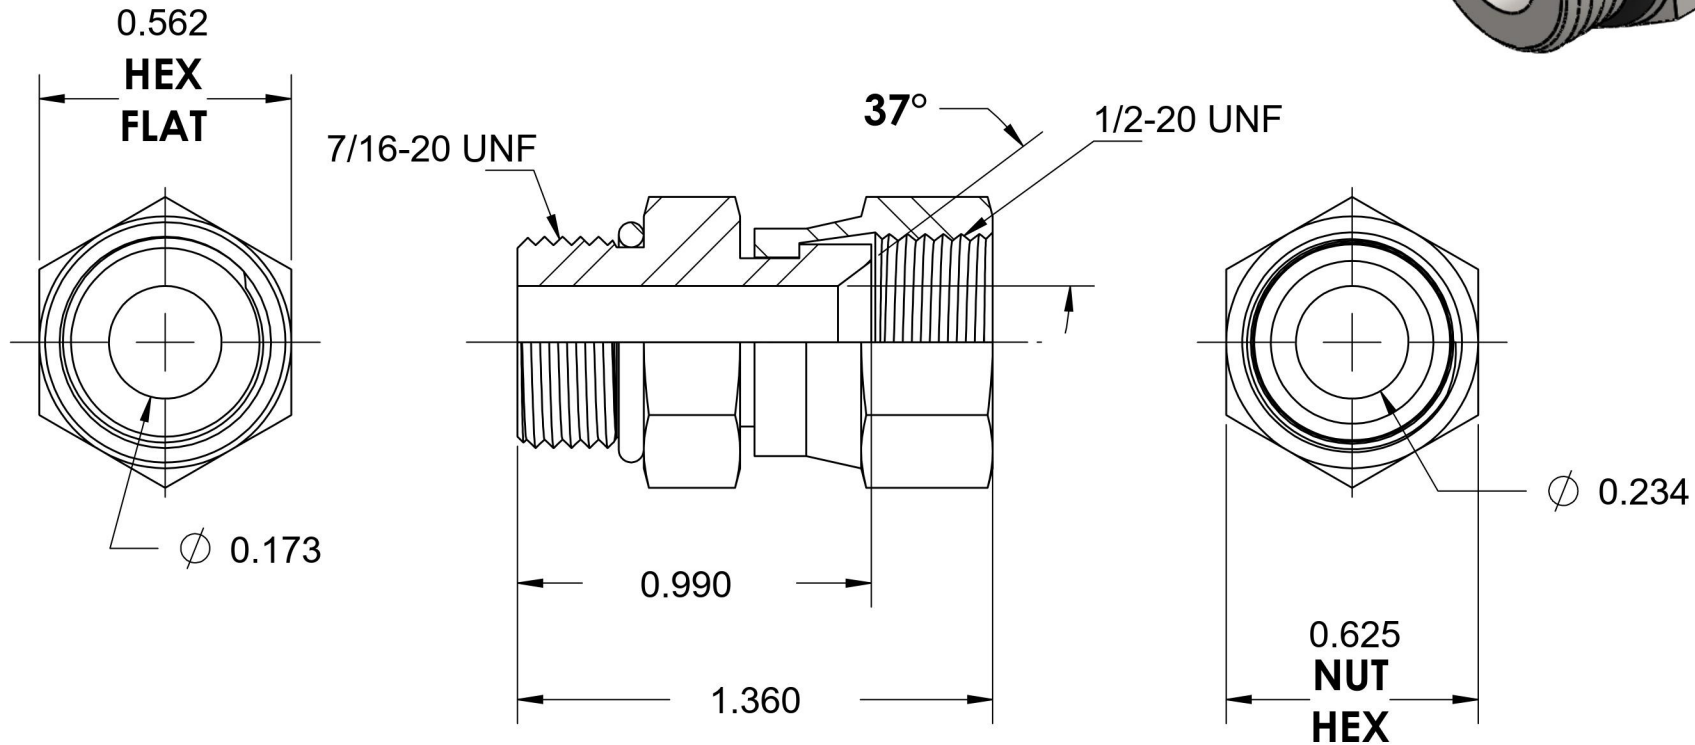

# 6402-04-05-O-SS

Stainless Steel, SAE J514 37° Flare Swivel Port Connector, 7/16-20 Male ORB x 5/16" Female JIC Swivel

6701 Cochran Road  
Solon, Ohio 44139  
Phone: (440) 248-1880  
Toll Free: 1-888-331-1523

<b>Temperature Rating</b>	<b>Material</b>	<b>Industry Standards</b>	<b>Series</b>
-40°F to 250°F	316/316L Stainless Steel	SAE J514, SAE J1926-3	6402-O-SS
<b>Pressure Rating</b>	<b>Finish</b>		<b>Series Description</b>
7200 psi	Passivated		SAE J514 37° Flare Swivel Port Connector