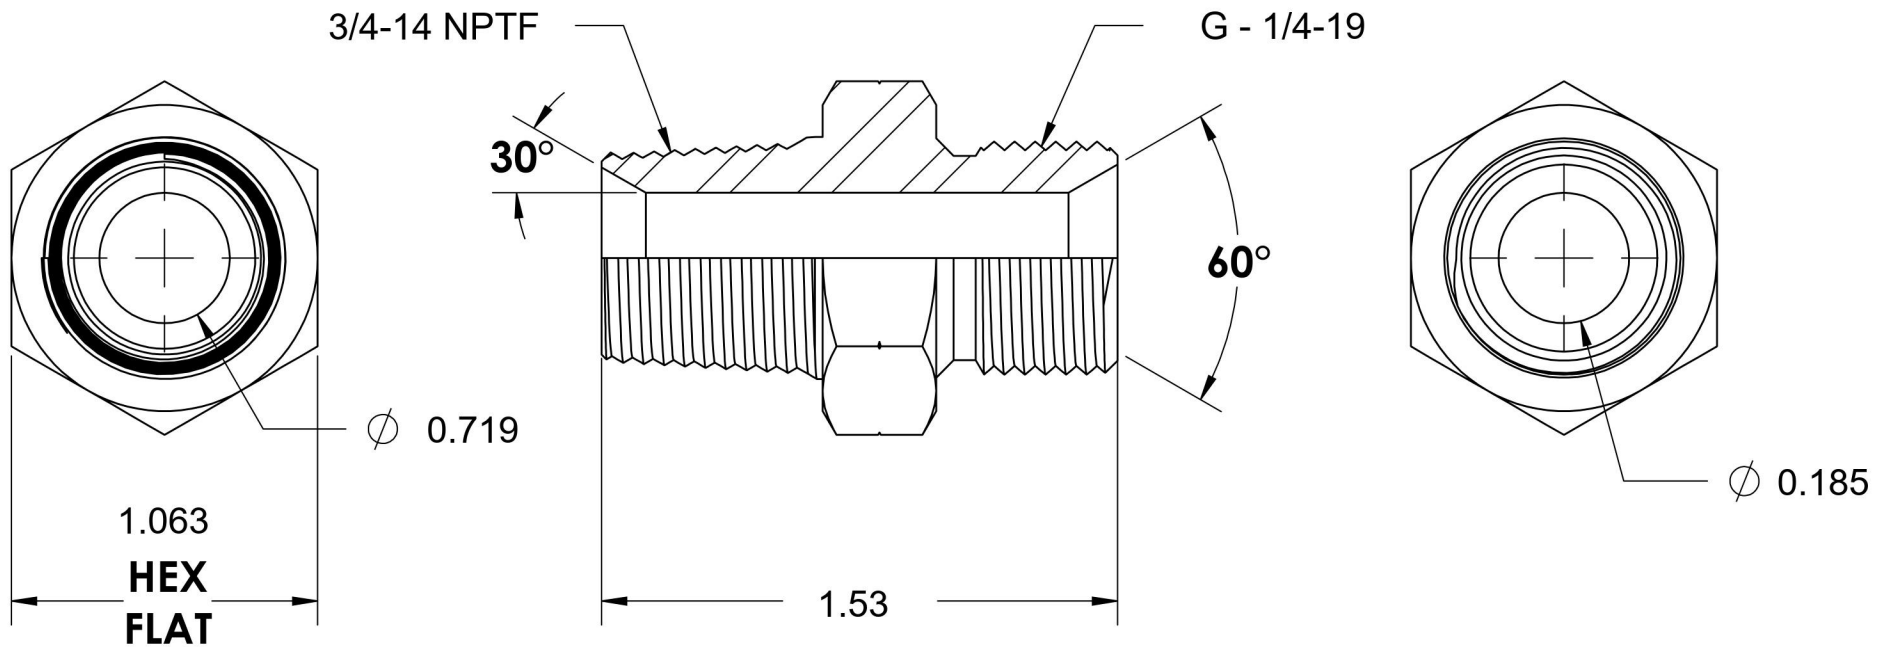

# 7032-12-04

Steel, SAE J476 Pipe Male BSPP Port/Line Adapter, 3/4" Male NPTF 30° x 1/4-19 Male BSPP 60° Line/Port

6701 Cochran Road  
Solon, Ohio 44139  
Phone: (440) 248-1880  
Toll Free: 1-888-331-1523

<b>Temperature Rating</b> -65°F to 500°F	<b>Material</b> C1045 / 12L14 Steel	<b>Industry Standards</b> SAE J476, ISO 1179	<b>Series</b> 7032
<b>Pressure Rating</b> 5100 psi	<b>Finish</b> Trivalent Zinc	<b>ISO 8434-6, ASTM B633</b>	<b>Series Description</b> SAE J476 Pipe Male BSPP Port/Line Adapter