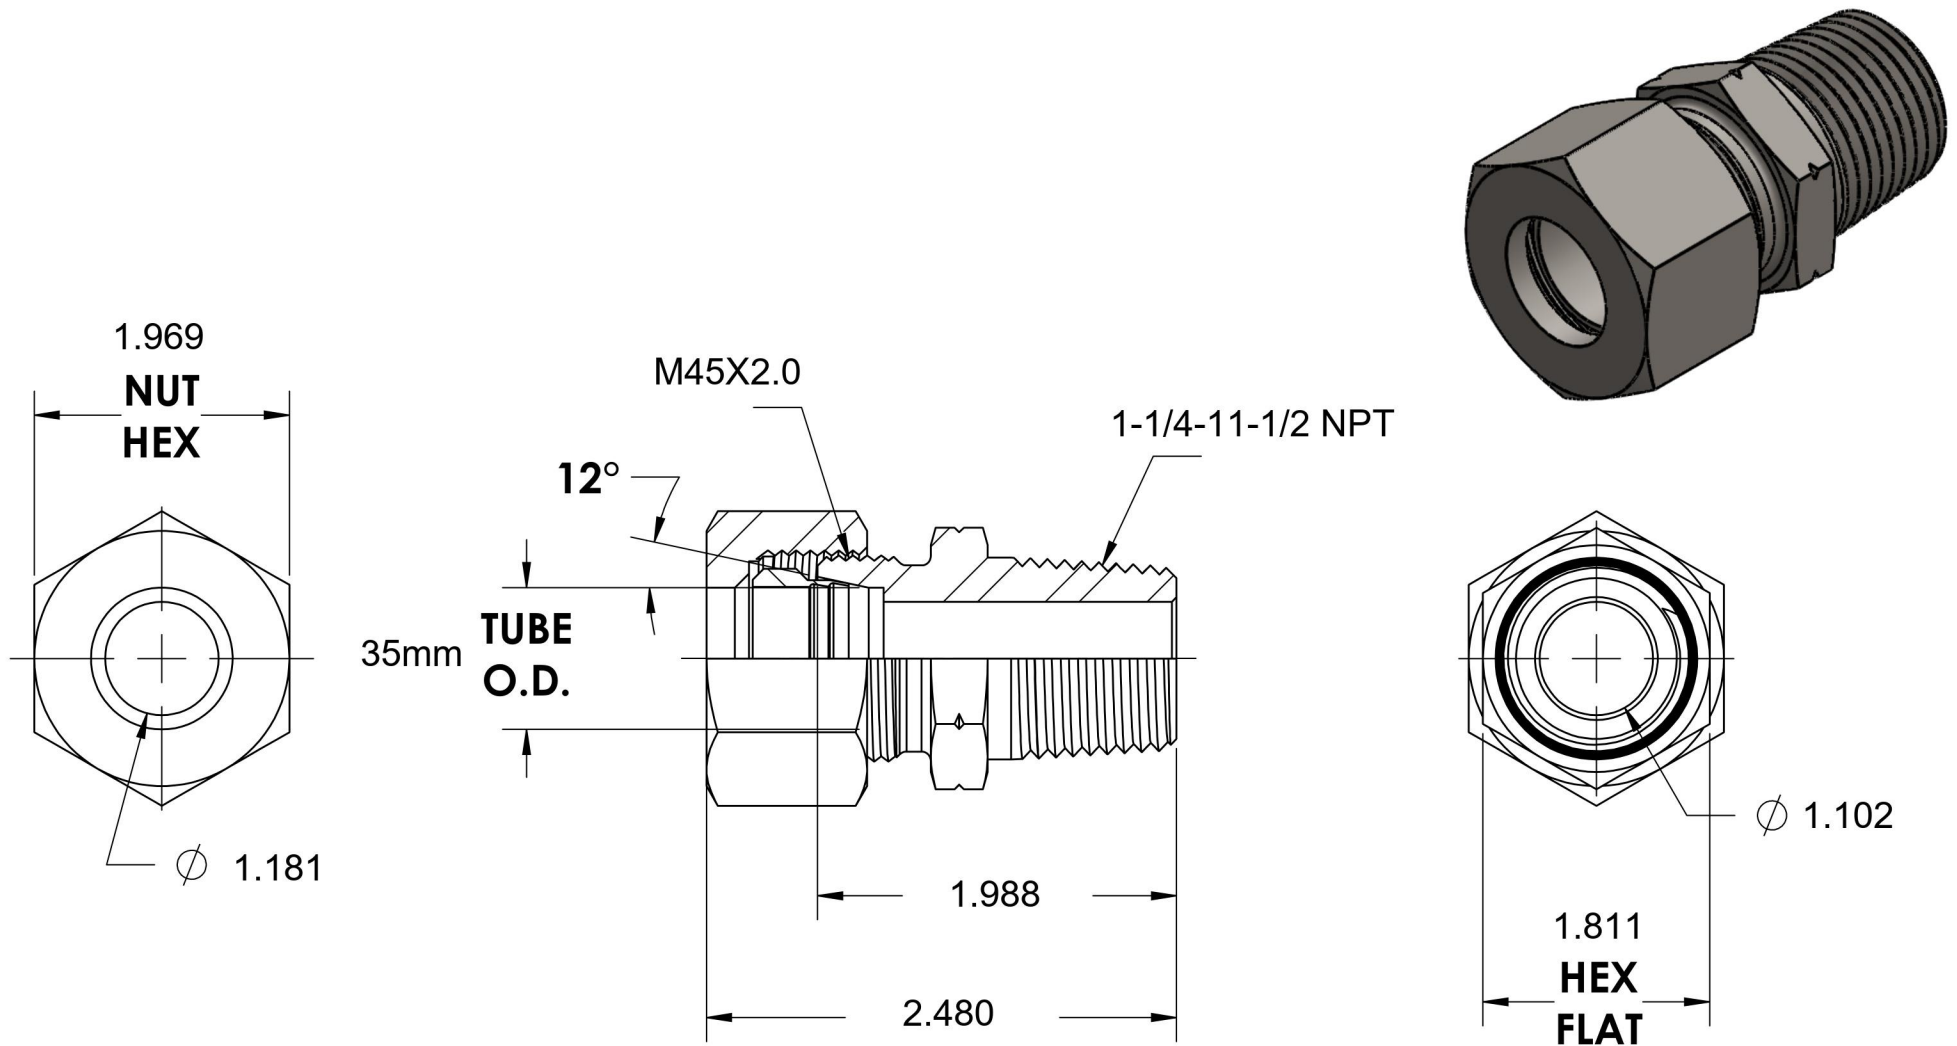

D2404-L35-20

Steel, DIN 2353 Male Connector, Light 35mm Tube OD x 1 1/4" NPT

6701 Cochran Road
Solon, Ohio 44139
Phone: (440) 248-1880
Toll Free: 1-888-331-1523

Temperature Rating -65°F to 500°F	Material C22 Steel	Industry Standards DIN 2353, ISO 8434-1 ANSI/ASME B1.20.1	Series D2404
Pressure Rating 2321psi	Finish Zinc Nickel		Series Description DIN 2353 Flareless Tube Male Connector