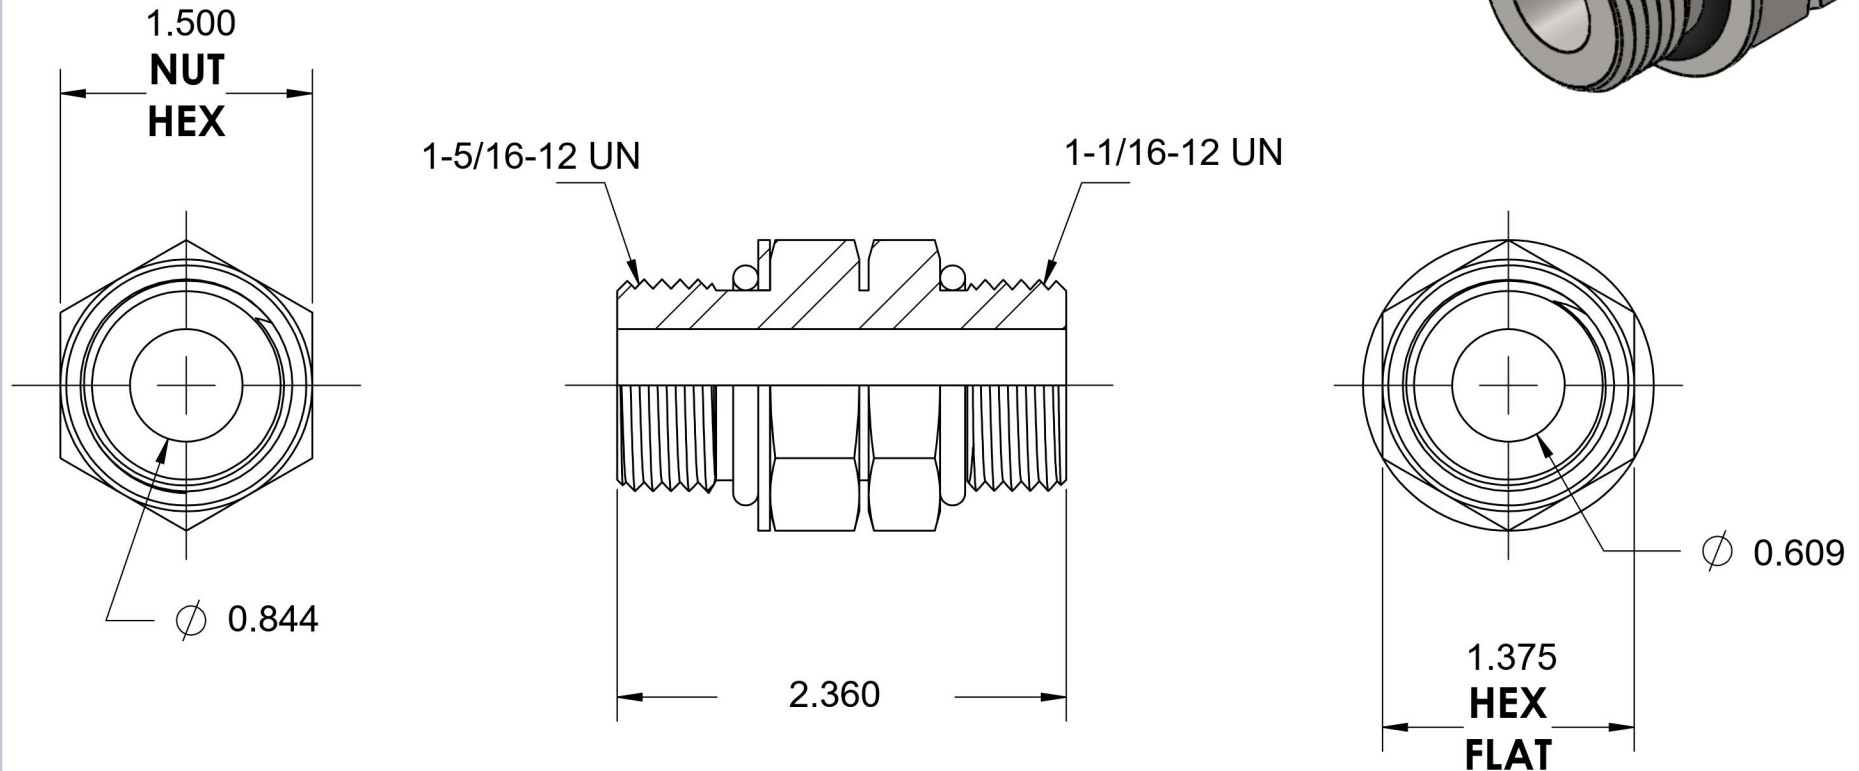

# 3474-16-12-NWO-SS

Stainless Steel, SAE J1926 Adjustable O-Ring Boss Nipple, 1-5/16-12 Male Adjustable ORB x 1-1/16-12 Male ORB

6701 Cochran Road  
Solon, Ohio 44139  
Phone: (440) 248-1880  
Toll Free: 1-888-331-1523

|                           |                          |                           |   |
|---------------------------|--------------------------|---------------------------|---|
| <b>Temperature Rating</b> | <b>Material</b>          | <b>Industry Standards</b> | <b>Series</b>                           |
| -40°F to 250°F            | 316/316L Stainless Steel | SAE J1926-3, SAE J515     | 3474-NWO-SS                             |
| <b>Pressure Rating</b>    | <b>Finish</b>            |                           | <b>Series Description</b>               |
| 4000 psi                  | Passivated               |                           | SAE J1926 Adjustable O-Ring Boss Nipple |