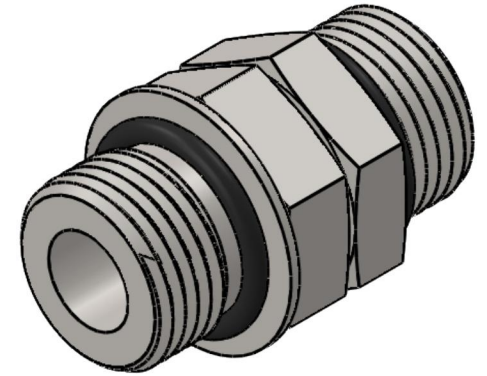

# 3474-16-12-NWO-SS

Stainless Steel, SAE J1926 Adjustable O-Ring Boss Nipple, 1-5/16-12 Male Adjustable ORB x 1-1/16-12 Male ORB

6701 Cochran Road  
Solon, Ohio 44139  
Phone: (440) 248-1880  
Toll Free: 1-888-331-1523

|                           |                          |                           |   |
|---------------------------|--------------------------|---------------------------|---|
| <b>Temperature Rating</b> | <b>Material</b>          | <b>Industry Standards</b> | <b>Series</b>                           |
| -40°F to 250°F            | 316/316L Stainless Steel | SAE J1926-3, SAE J515     | 3474-NWO-SS                             |
| <b>Pressure Rating</b>    | <b>Finish</b>            |                           | <b>Series Description</b>               |
| 4000 psi                  | Passivated               |                           | SAE J1926 Adjustable O-Ring Boss Nipple |