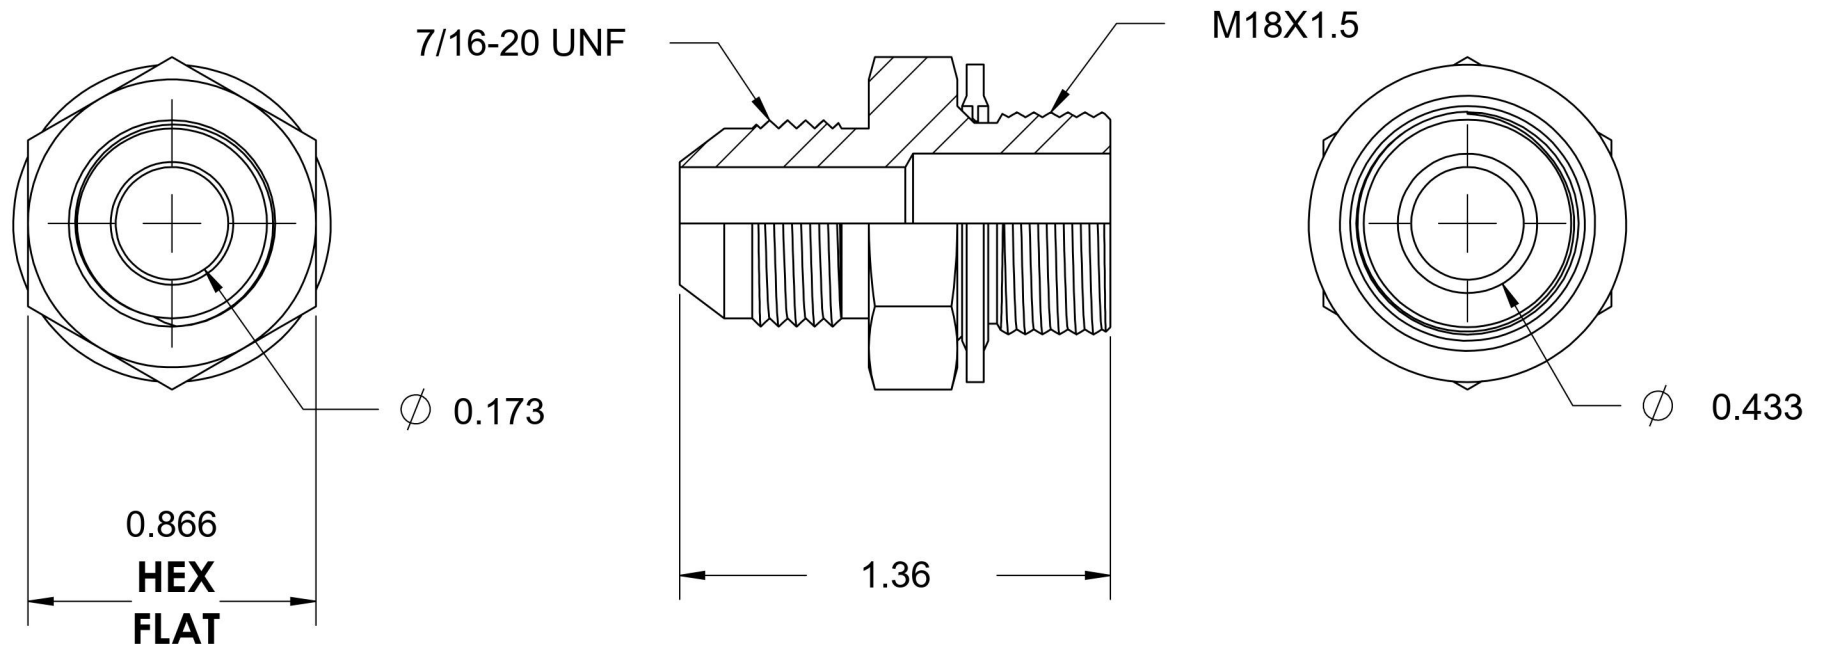

# 7005-04-18-BS

Steel, SAE J514 37° Flare Metric Type (D) Bonded Seal Port/Line Connector, 1/4" Male JIC x M18X1.5 Male Metric 60° Line/Port

6701 Cochran Road  
Solon, Ohio 44139  
Phone: (440) 248-1880  
Toll Free: 1-888-331-1523

**Temperature Rating**

-40°F to 250°F

**Pressure Rating**

6000 psi

**Material**

C1045/12L14 Steel

**Finish**

Trivalent Zinc

**Industry Standards**

SAE J514, ISO 9974

ASTM B633

**Series**

7005-BS

**Series Description**

SAE J514 37° Flare Metric Type (D)  
Bonded Seal Port/Line Connector