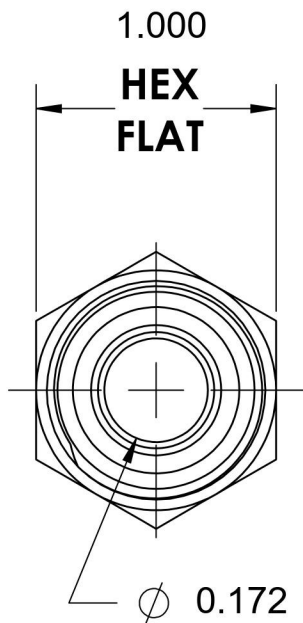

# FS6400-04-10-O

Steel, SAE J1453 O-Ring Face Seal Port Connector, 1/4" Male ORFS x 7/8-14 Male ORB

6701 Cochran Road  
Solon, Ohio 44139  
Phone: (440) 248-1880  
Toll Free: 1-888-331-1523

**Temperature Rating**

-40°F to 250°F

**Pressure Rating**

6000 psi

**Material**

C1045 / 12L14 Steel

**Finish**

Trivalent Zinc

**Industry Standards**