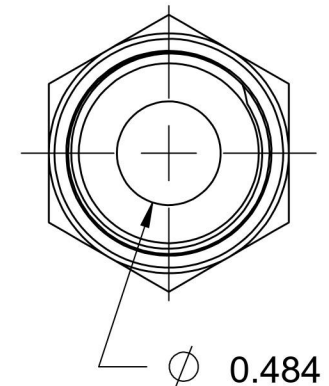

# FS6400-04-10-O

Steel, SAE J1453 O-Ring Face Seal Port Connector, 1/4" Male ORFS x 7/8-14 Male ORB

6701 Cochran Road  
Solon, Ohio 44139  
Phone: (440) 248-1880  
Toll Free: 1-888-331-1523

**Temperature Rating**

-40°F to 250°F

**Pressure Rating**

6000 psi

**Material**

C1045 / 12L14 Steel

**Finish**

Trivalent Zinc

**Industry Standards**