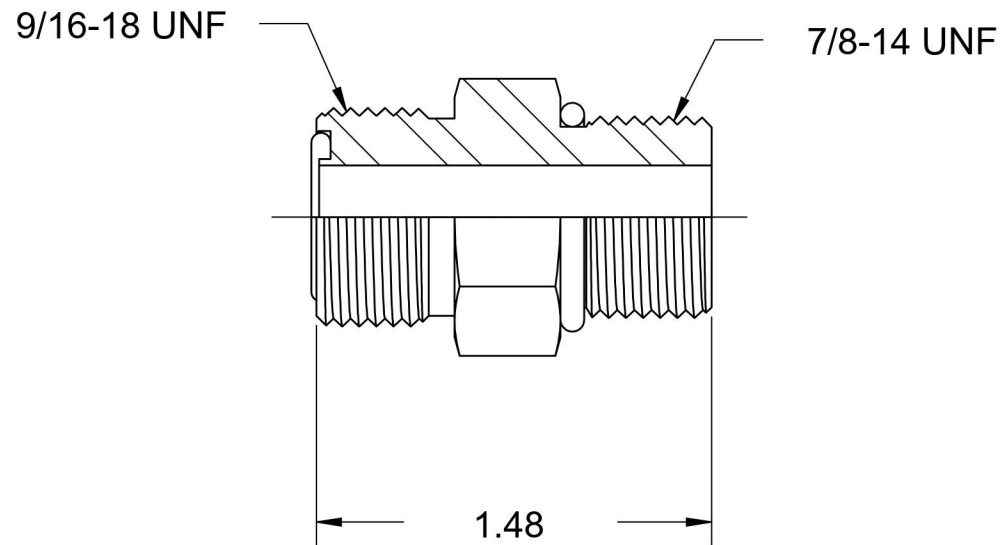

# FS6400-04-10-O

Steel, SAE J1453 O-Ring Face Seal Port Connector, 1/4" Male ORFS x 7/8-14 Male ORB

6701 Cochran Road  
Solon, Ohio 44139  
Phone: (440) 248-1880  
Toll Free: 1-888-331-1523

**Temperature Rating**

-40°F to 250°F

**Pressure Rating**

6000 psi

**Material**

C1045 / 12L14 Steel

**Finish**

Trivalent Zinc

**Industry Standards**