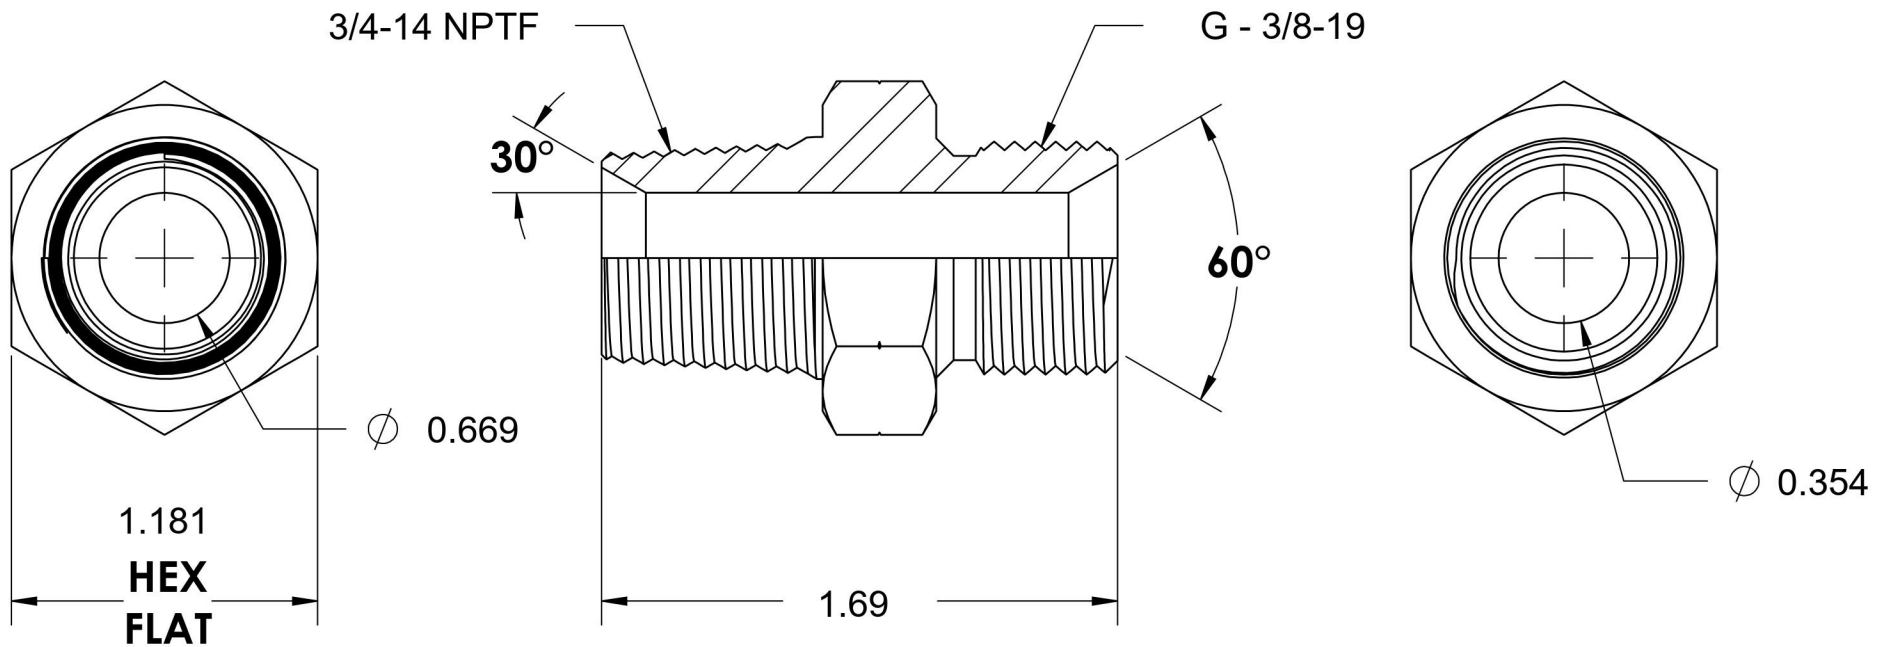

7032-12-06

Steel, SAE J476 Pipe Male BSPP Port/Line Adapter, 3/4" Male NPTF 30° x 3/8-19 Male BSPP 60° Line/Port

6701 Cochran Road
Solon, Ohio 44139
Phone: (440) 248-1880
Toll Free: 1-888-331-1523

| | | | |
|---------------------------|---------------------|---------------------------|---|
| Temperature Rating | Material | Industry Standards | Series |
| -65°F to 500°F | C1045 / 12L14 Steel | SAE J476, ISO 1179 | 7032 |
| Pressure Rating | Finish | ISO 8434-6, ASTM B633 | Series Description |
| 5100 psi | Trivalent Zinc | | SAE J476 Pipe Male BSPP Port/Line Adapter |