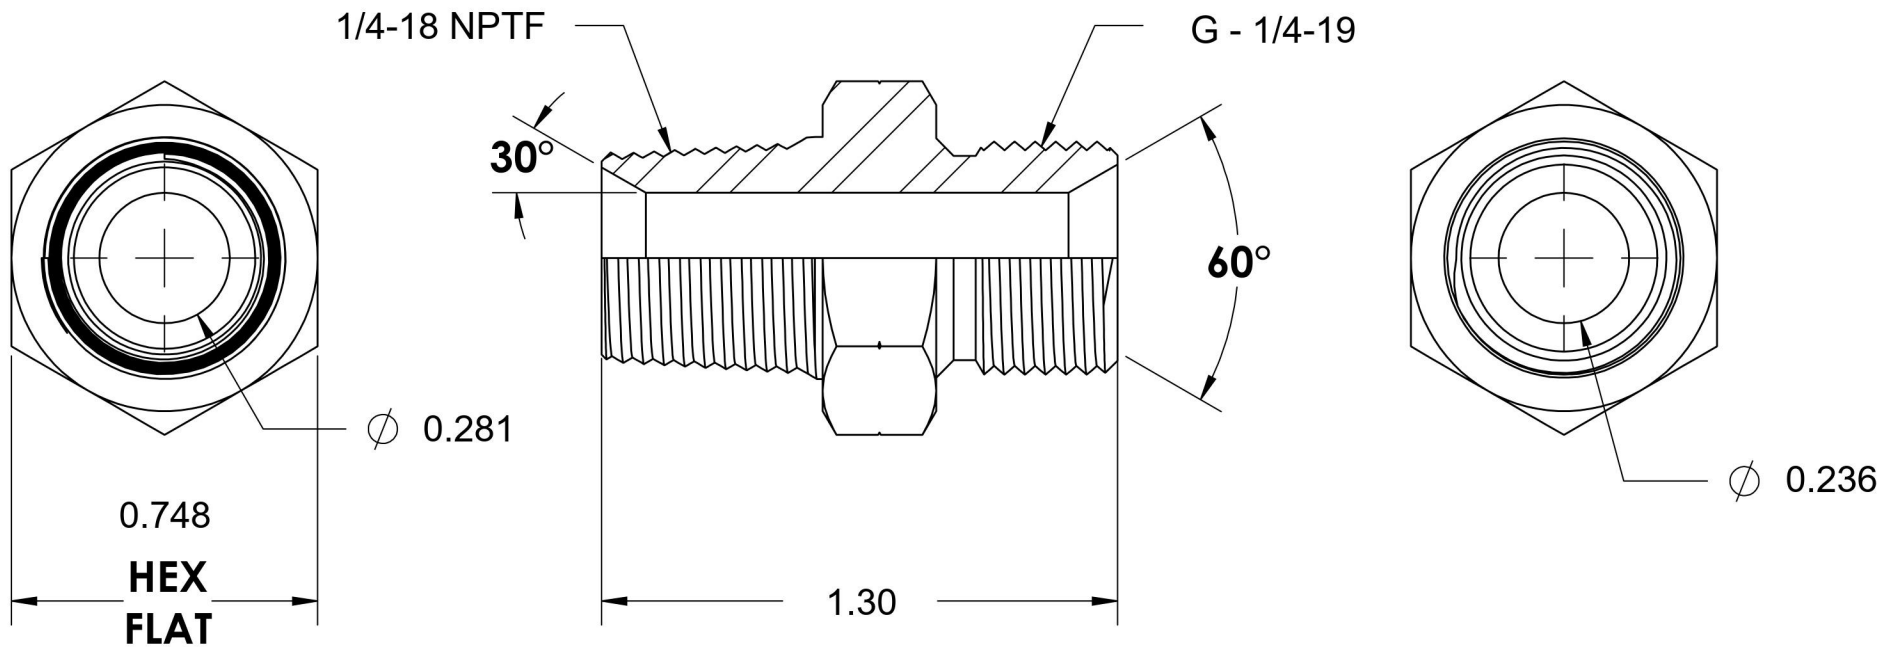

7032-04-04-SS

Stainless Steel, SAE J476 Pipe Male BSPP Port/Line Adapter, 1/4" Male NPTF 30° x 1/4-19 Male BSPP 60° Line/Port

6701 Cochran Road
Solon, Ohio 44139
Phone: (440) 248-1880
Toll Free: 1-888-331-1523

Temperature Rating	Material	Industry Standards	Series
-425°F to 1200°F	316/316L Stainless Steel	SAE J476, ISO 1179	7032-SS
Pressure Rating	Finish		Series Description
5100 psi	Passivated		SAE J476 Pipe Male BSPP Port/Line Adapter