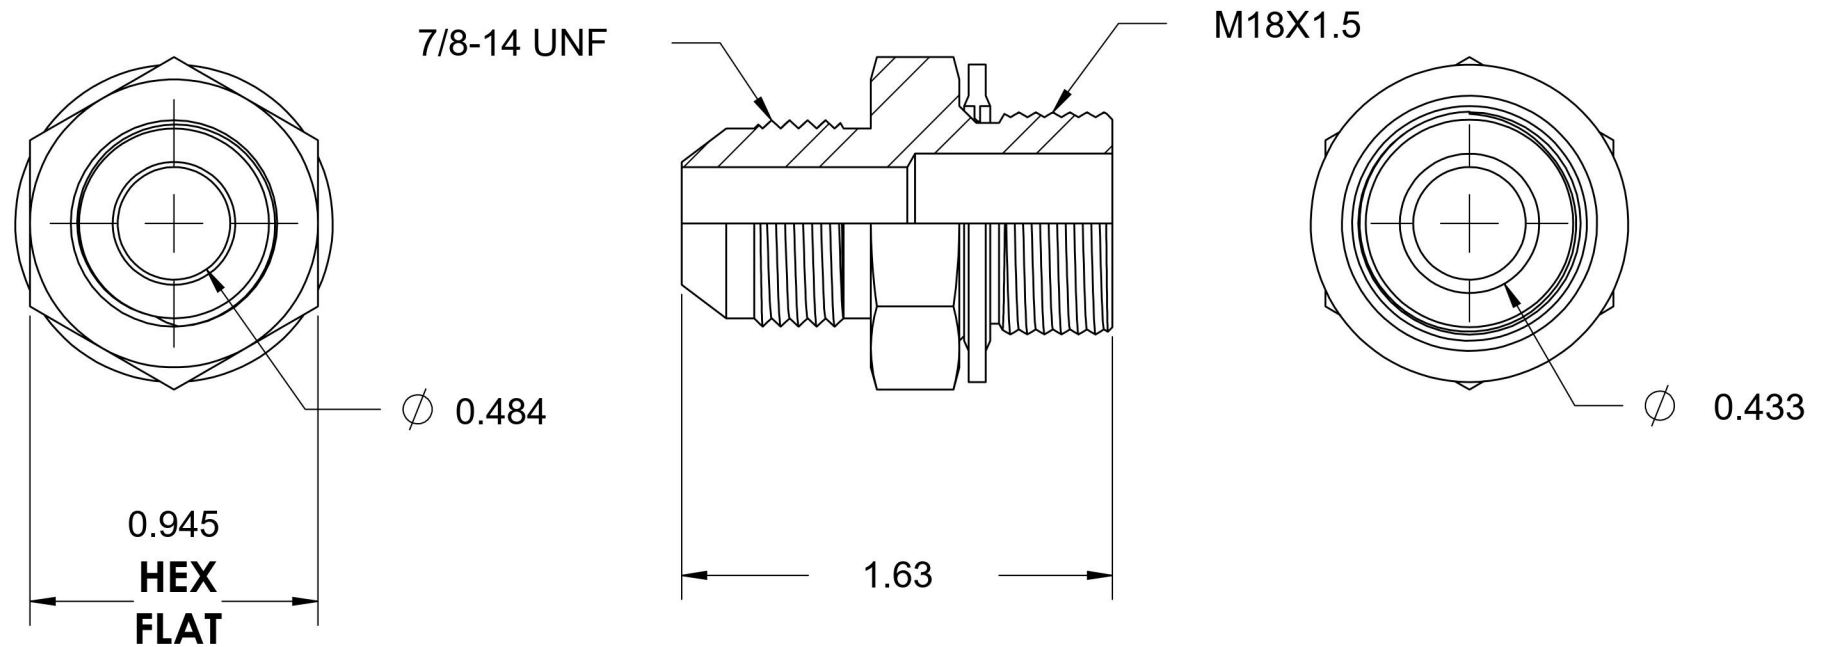

# 7005-10-18-BS

Steel, SAE J514 37° Flare Metric Type (D) Bonded Seal Port/Line Connector, 5/8" Male JIC x M18X1.5 Male Metric 60° Line/Port

6701 Cochran Road  
Solon, Ohio 44139  
Phone: (440) 248-1880  
Toll Free: 1-888-331-1523

**Temperature Rating**

-40°F to 250°F

**Pressure Rating**

5000 psi

**Material**

C1045/12L14 Steel

**Finish**

Trivalent Zinc

**Industry Standards**

SAE J514, ISO 9974

ASTM B633

**Series**

7005-BS

**Series Description**

SAE J514 37° Flare Metric Type (D)  
Bonded Seal Port/Line Connector