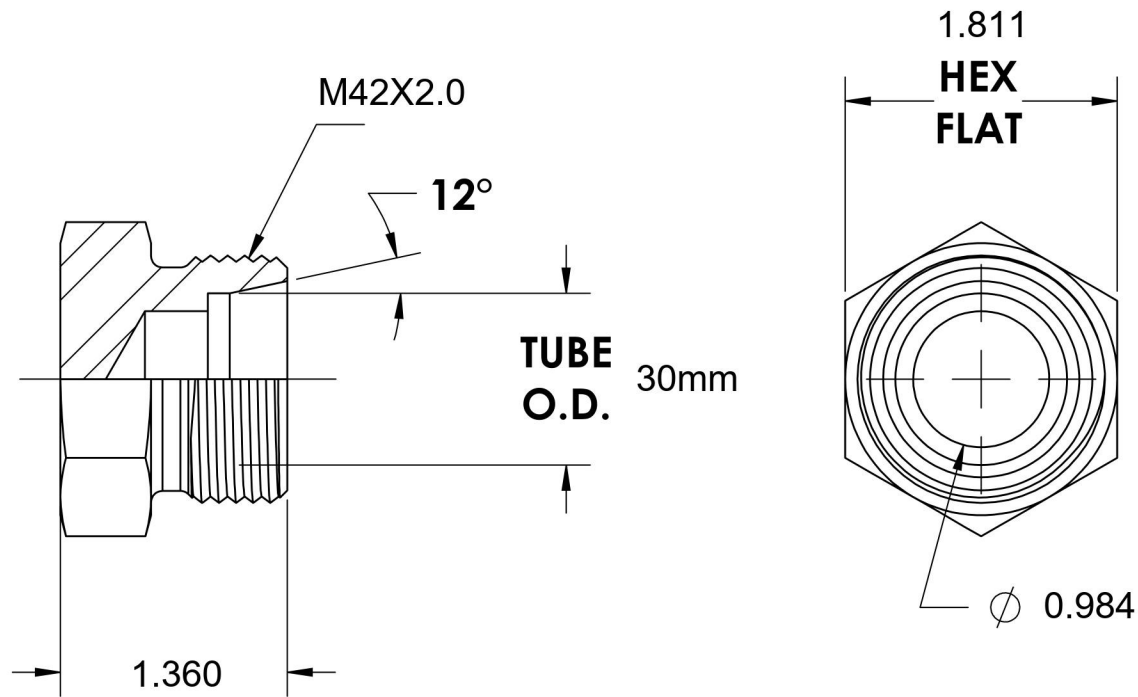

# D2408-S30-X

Steel, DIN 2353 Plug, Heavy 30mm Tube OD, Body Only

6701 Cochran Road  
Solon, Ohio 44139  
Phone: (440) 248-1880  
Toll Free: 1-888-331-1523

<b>Temperature Rating</b>	<b>Material</b>	<b>Industry Standards</b>	<b>Series</b>
-65°F to 500°F	C22 Steel	DIN 2353, ISO 8434-1	D2408-X
<b>Pressure Rating</b>	<b>Finish</b>		<b>Series Description</b>
6092 psi	Zinc Nickel		DIN 2353 Flareless Tube Plug, Body Only