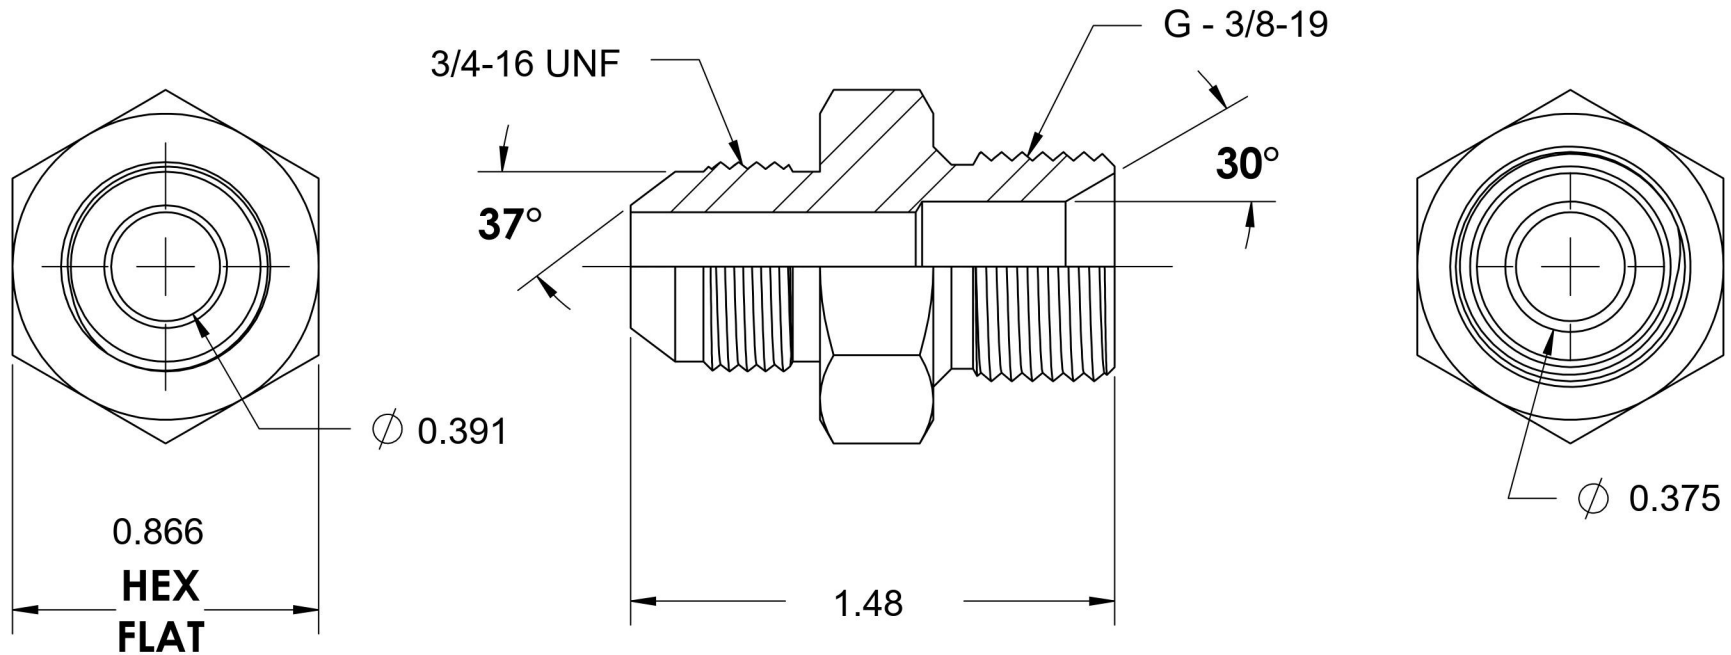

7002-08-06-SS

Stainless Steel, SAE J514 37° Flare Male BSPP Port/Line Connector, 1/2" Male JIC x 3/8-19 Male BSPP 60° Line/Port

6701 Cochran Road
Solon, Ohio 44139
Phone: (440) 248-1880
Toll Free: 1-888-331-1523

Temperature Rating	Material	Industry Standards	Series
-425°F to 1200°F	316/316L Stainless Steel	SAE J514, ISO 1179	7002-SS
Pressure Rating	Finish	ISO 8434-6	Series Description
5100 psi	Passivated		SAE J514 37° Flare Male BSPP Port/Line Connector