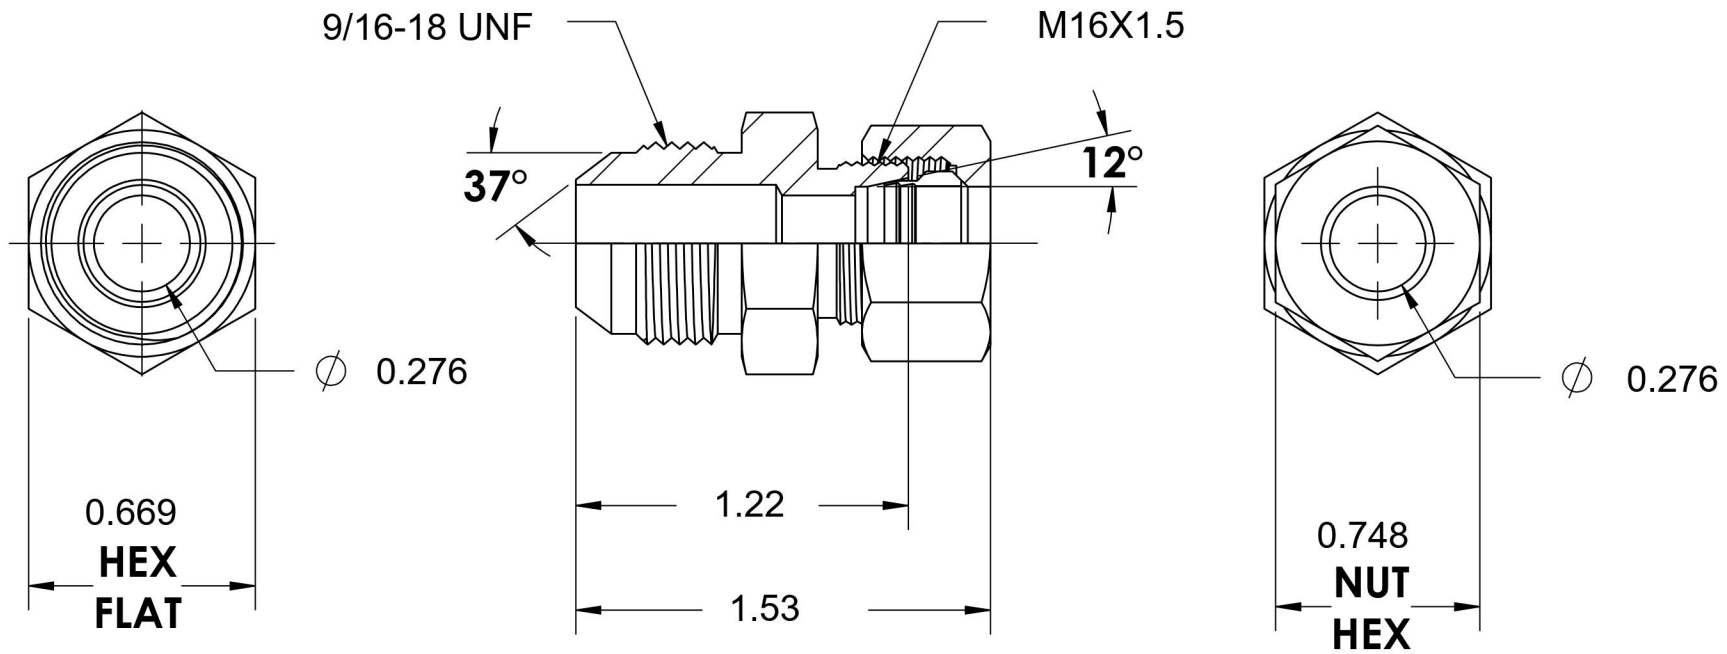

7005-06-L10-16-NBR-SS

Stainless Steel, SAE J514 37° Flare/ISO 8434-1 Light Series Male Adapter, Nut and Bite Ring Assembled, 3/8" Male JIC x M16X1.5 DIN Tube

6701 Cochran Road
Solon, Ohio 44139
Phone: (440) 248-1880
Toll Free: 1-888-331-1523

Temperature Rating	Material	Industry Standards	Series
-425°F to 1200°F	316/316L Stainless Steel	SAE J514, ISO 8434-1	7005-DIN LIGHT-NBR-SS
Pressure Rating	Finish		Series Description
5800 psi	Passivated		SAE J514 37° Flare/ISO 8434-1 Light Series Male Adapter Nut and Bite Ring Assembled