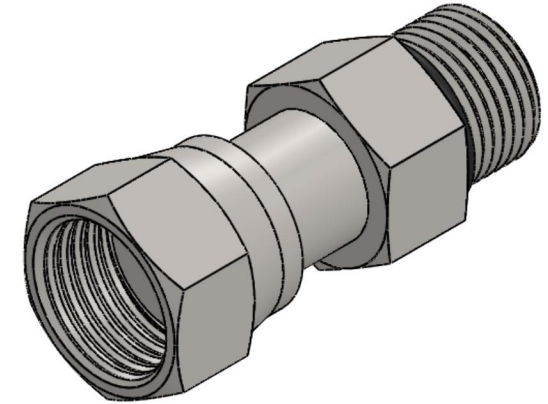

FS6540-08-08-O-SS

Stainless Steel, SAE J1453 O-Ring Face Seal Swivel Port Connector, 1/2" Female ORFS Swivel x 3/4-16 Male ORB

6701 Cochran Road
Solon, Ohio 44139
Phone: (440) 248-1880
Toll Free: 1-888-331-1523

Temperature Rating	Material	Industry Standards	Series
-40°F to 250°F	316/316L Stainless Steel	SAE J1453, SAE J1926-2 SAE J515	FS6540-O-SS
Pressure Rating	Finish		Series Description
9200 psi	Passivated		SAE J1453 O-Ring Face Seal Swivel Port Connector