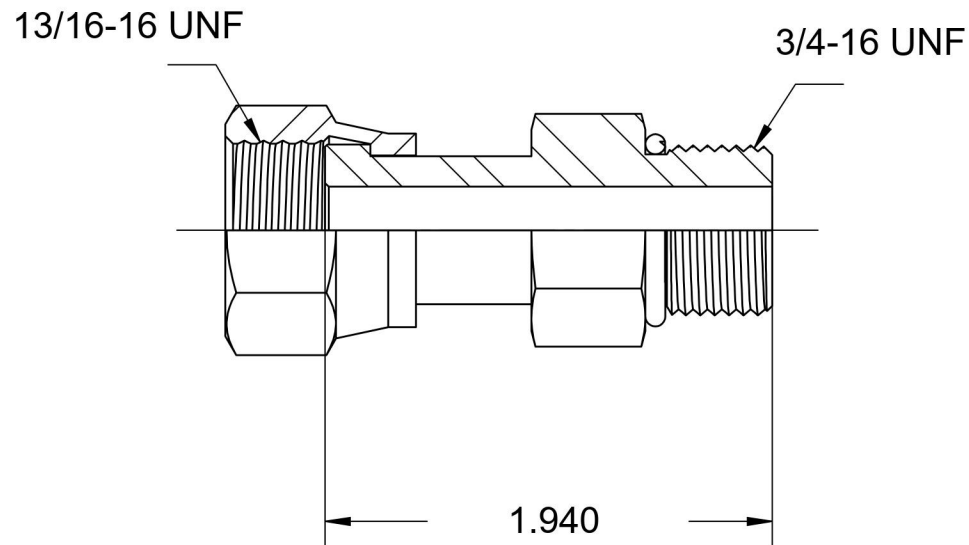

FS6540-08-08-O-SS

Stainless Steel, SAE J1453 O-Ring Face Seal Swivel Port Connector, 1/2" Female ORFS Swivel x 3/4-16 Male ORB

6701 Cochran Road
Solon, Ohio 44139
Phone: (440) 248-1880
Toll Free: 1-888-331-1523

Temperature Rating	Material	Industry Standards	Series
-40°F to 250°F	316/316L Stainless Steel	SAE J1453, SAE J1926-2 SAE J515	FS6540-O-SS
Pressure Rating	Finish		Series Description
9200 psi	Passivated		SAE J1453 O-Ring Face Seal Swivel Port Connector