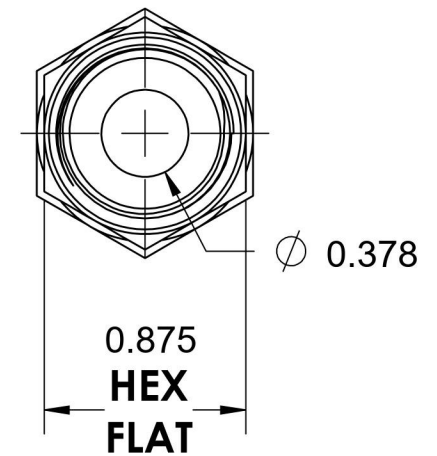

FS6540-08-08-O-SS

Stainless Steel, SAE J1453 O-Ring Face Seal Swivel Port Connector, 1/2" Female ORFS Swivel x 3/4-16 Male ORB

6701 Cochran Road
Solon, Ohio 44139
Phone: (440) 248-1880
Toll Free: 1-888-331-1523

Temperature Rating	Material	Industry Standards	Series
-40°F to 250°F	316/316L Stainless Steel	SAE J1453, SAE J1926-2 SAE J515	FS6540-O-SS
Pressure Rating	Finish		Series Description
9200 psi	Passivated		SAE J1453 O-Ring Face Seal Swivel Port Connector