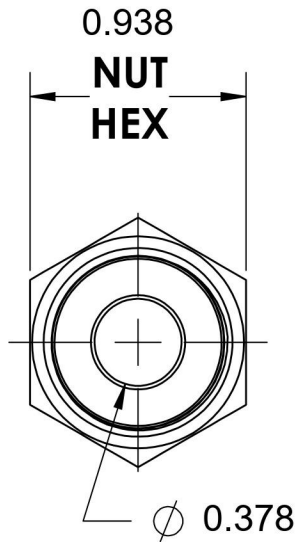

FS6540-08-08-O-SS

Stainless Steel, SAE J1453 O-Ring Face Seal Swivel Port Connector, 1/2" Female ORFS Swivel x 3/4-16 Male ORB

6701 Cochran Road
Solon, Ohio 44139
Phone: (440) 248-1880
Toll Free: 1-888-331-1523

Temperature Rating	Material	Industry Standards	Series
-40°F to 250°F	316/316L Stainless Steel	SAE J1453, SAE J1926-2 SAE J515	FS6540-O-SS
Pressure Rating	Finish		Series Description
9200 psi	Passivated		SAE J1453 O-Ring Face Seal Swivel Port Connector