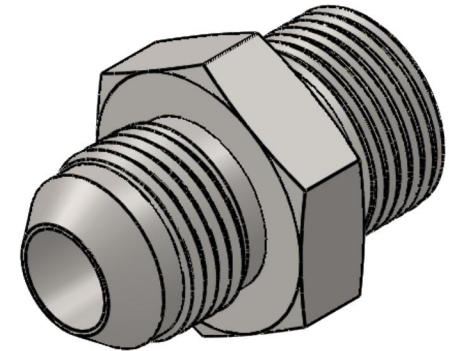

# 7005-08-14

Steel, SAE J514 37° Flare Male Metric Port/Line Connector, 1/2" Male JIC x M14X1.5 Male Metric 60° Line/Port

6701 Cochran Road  
Solon, Ohio 44139  
Phone: (440) 248-1880  
Toll Free: 1-888-331-1523

<b>Temperature Rating</b>	<b>Material</b>	<b>Industry Standards</b>	<b>Series</b>
-65°F to 500°F	C1045/12L14 Steel	SAE J514, ISO 9974	7005
<b>Pressure Rating</b>	<b>Finish</b>	ASTM B633	<b>Series Description</b>
6000 psi	Trivalent Zinc		SAE J514 37° Flare Male Metric Port/Line Connector