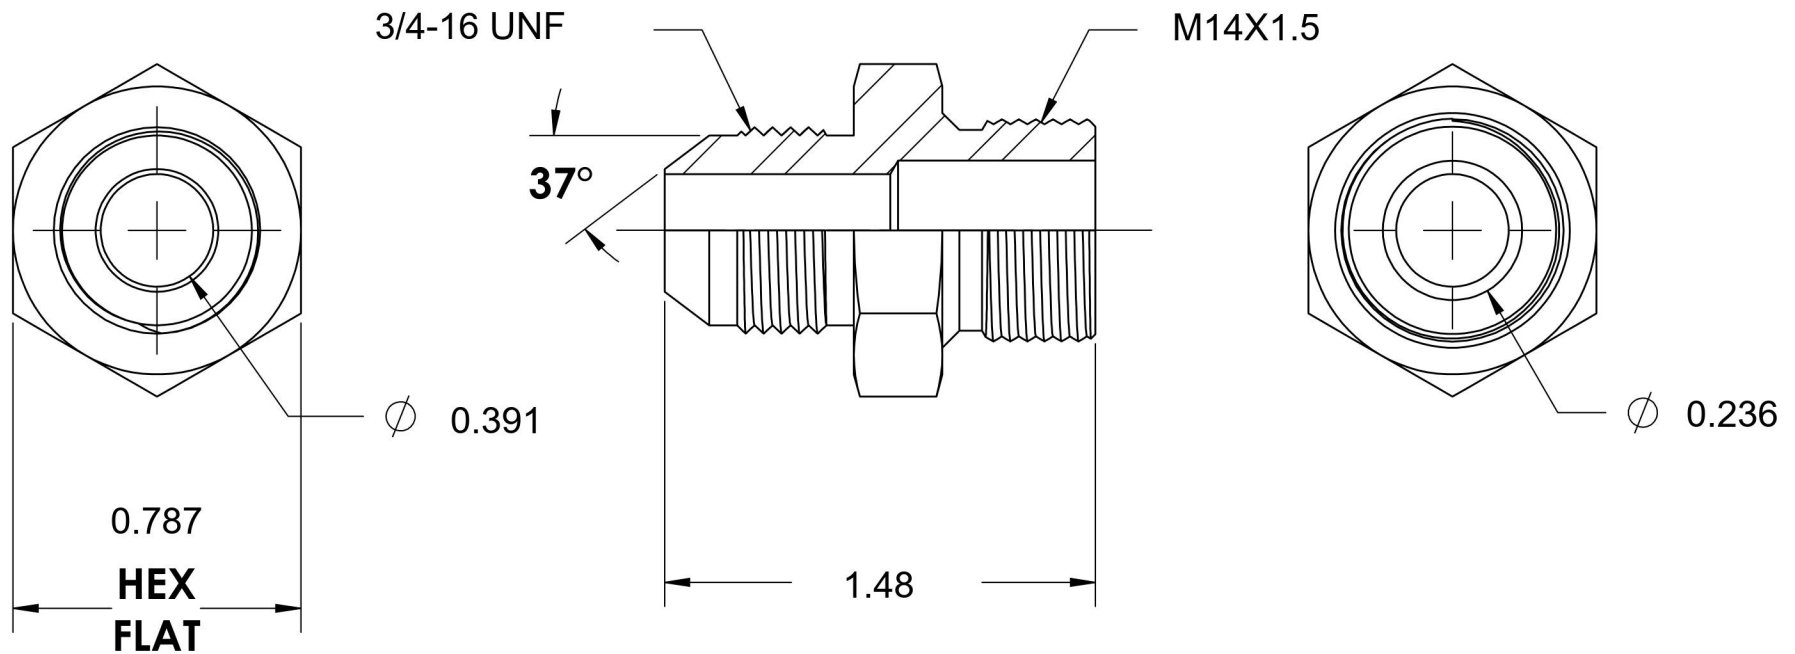

# 7005-08-14

Steel, SAE J514 37° Flare Male Metric Port/Line Connector, 1/2" Male JIC x M14X1.5 Male Metric 60° Line/Port

6701 Cochran Road  
Solon, Ohio 44139  
Phone: (440) 248-1880  
Toll Free: 1-888-331-1523

<b>Temperature Rating</b>	<b>Material</b>	<b>Industry Standards</b>	<b>Series</b>
-65°F to 500°F	C1045/12L14 Steel	SAE J514, ISO 9974	7005
<b>Pressure Rating</b>	<b>Finish</b>	ASTM B633	<b>Series Description</b>
6000 psi	Trivalent Zinc		SAE J514 37° Flare Male Metric Port/Line Connector