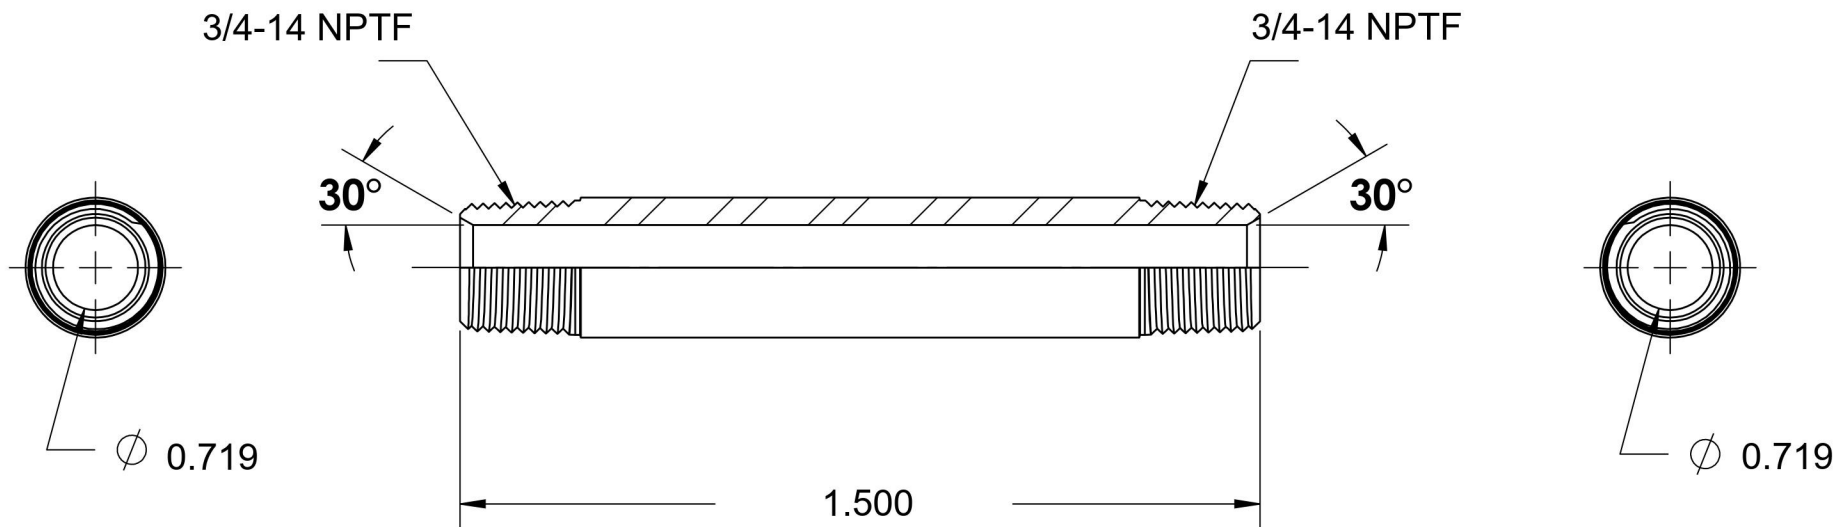

5404-N-12X1.500

Steel, SAE J514 Pipe Long Nipple, 3/4" Male NPTF 30° x 3/4" Male NPTF 30°

6701 Cochran Road
Solon, Ohio 44139
Phone: (440) 248-1880
Toll Free: 1-888-331-1523

Temperature Rating

-65°F to 500°F

Pressure Rating

5500 psi

Material

C1045/12L14 Steel

Finish

Trivalent Zinc

Industry Standards

SAE J514, SAE J476
ASTM B633

Series

5404-N

Series Description

SAE J514 Pipe Long Nipple