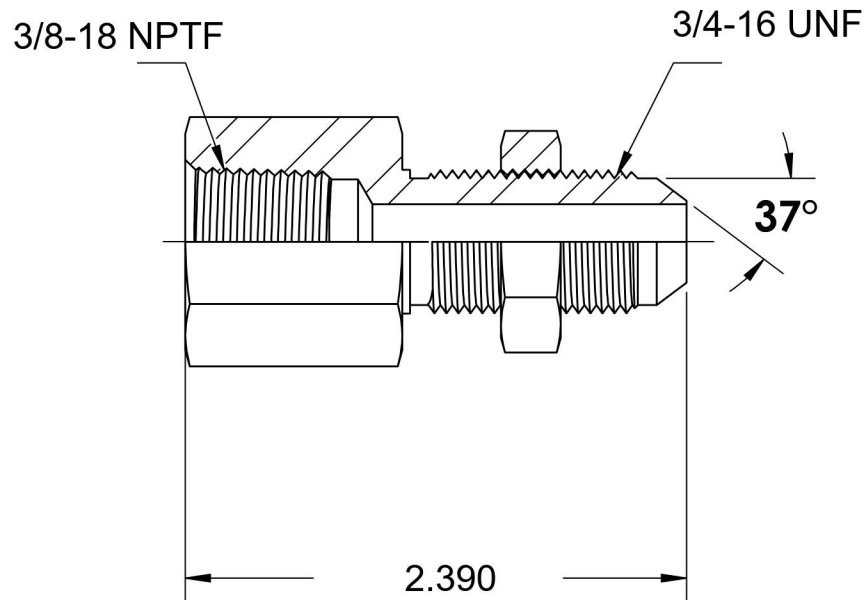

2705-LN-06-08-B

Brass, SAE J514 Flared Tube Female Bulkhead, 3/8" Female NPTF x 1/2" Male JIC

6701 Cochran Road
Solon, Ohio 44139
Phone: (440) 248-1880
Toll Free: 1-888-331-1523

Temperature Rating -325°F to 400°F	Material C36000 Brass	Industry Standards SAE J514 , SAE J476	Series 2705-LN-B
Pressure Rating 3300 psi	Finish Natural Finish		Series Description SAE J514 Flared Tube Female Bulkhead