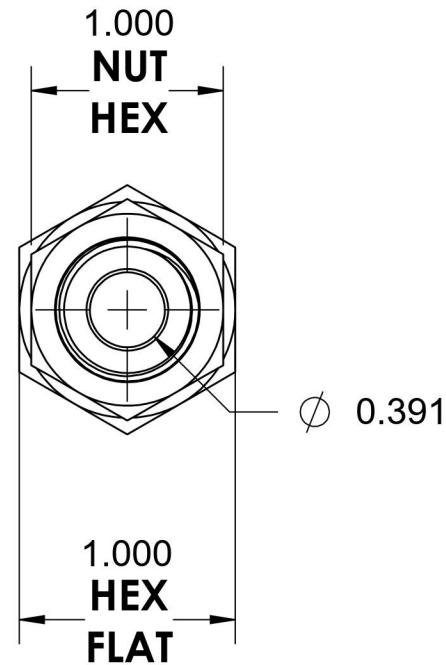

2705-LN-06-08-B

Brass, SAE J514 Flared Tube Female Bulkhead, 3/8" Female NPTF x 1/2" Male JIC

6701 Cochran Road
Solon, Ohio 44139
Phone: (440) 248-1880
Toll Free: 1-888-331-1523

Temperature Rating -325°F to 400°F	Material C36000 Brass	Industry Standards SAE J514 , SAE J476	Series 2705-LN-B
Pressure Rating 3300 psi	Finish Natural Finish		Series Description SAE J514 Flared Tube Female Bulkhead