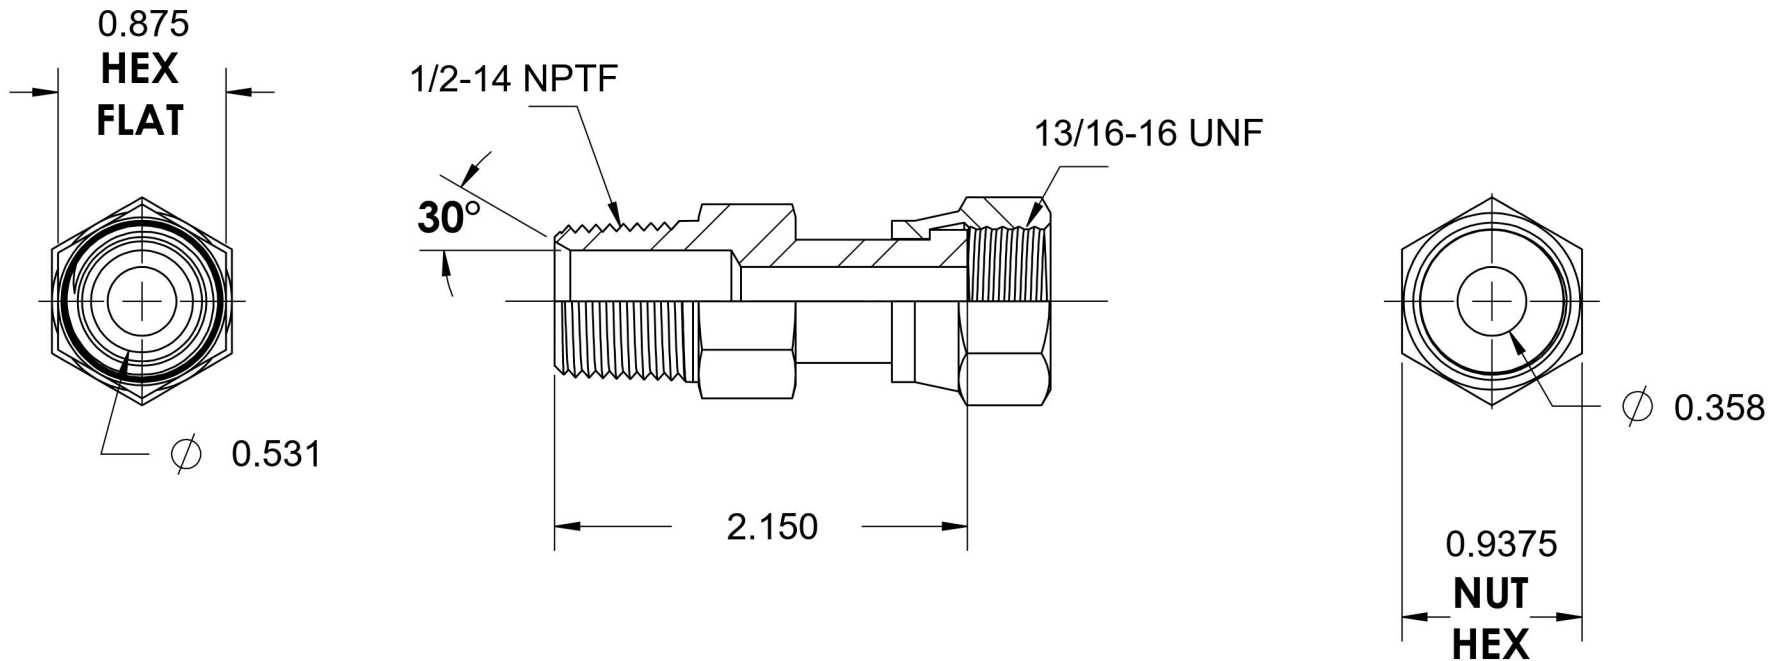

# FS6505-08-08-SS

Stainless Steel, SAE J1453 O-Ring Face Seal Swivel Male Connector, 1/2" Male NPTF 30° x 1/2" Female ORFS Swivel

6701 Cochran Road  
Solon, Ohio 44139  
Phone: (440) 248-1880  
Toll Free: 1-888-331-1523

<b>Temperature Rating</b>	<b>Material</b>	<b>Industry Standards</b>	<b>Series</b>
-425°F to 1200°F	316/316L Stainless	SAE J514, SAE J1453	FS6505
<b>Pressure Rating</b>	<b>Finish</b>		<b>Series Description</b>
6000 psi	Passivation		SAE J1453 O-Ring Face Seal Swivel Male Connector