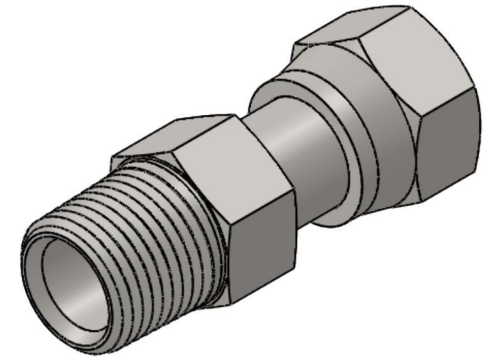

# FS6505-08-08-SS

Stainless Steel, SAE J1453 O-Ring Face Seal Swivel Male Connector, 1/2" Male NPTF 30° x 1/2" Female ORFS Swivel

6701 Cochran Road  
Solon, Ohio 44139  
Phone: (440) 248-1880  
Toll Free: 1-888-331-1523

<b>Temperature Rating</b>	<b>Material</b>	<b>Industry Standards</b>	<b>Series</b>
-425°F to 1200°F	316/316L Stainless	SAE J514, SAE J1453	FS6505
<b>Pressure Rating</b>	<b>Finish</b>		<b>Series Description</b>
6000 psi	Passivation		SAE J1453 O-Ring Face Seal Swivel Male Connector