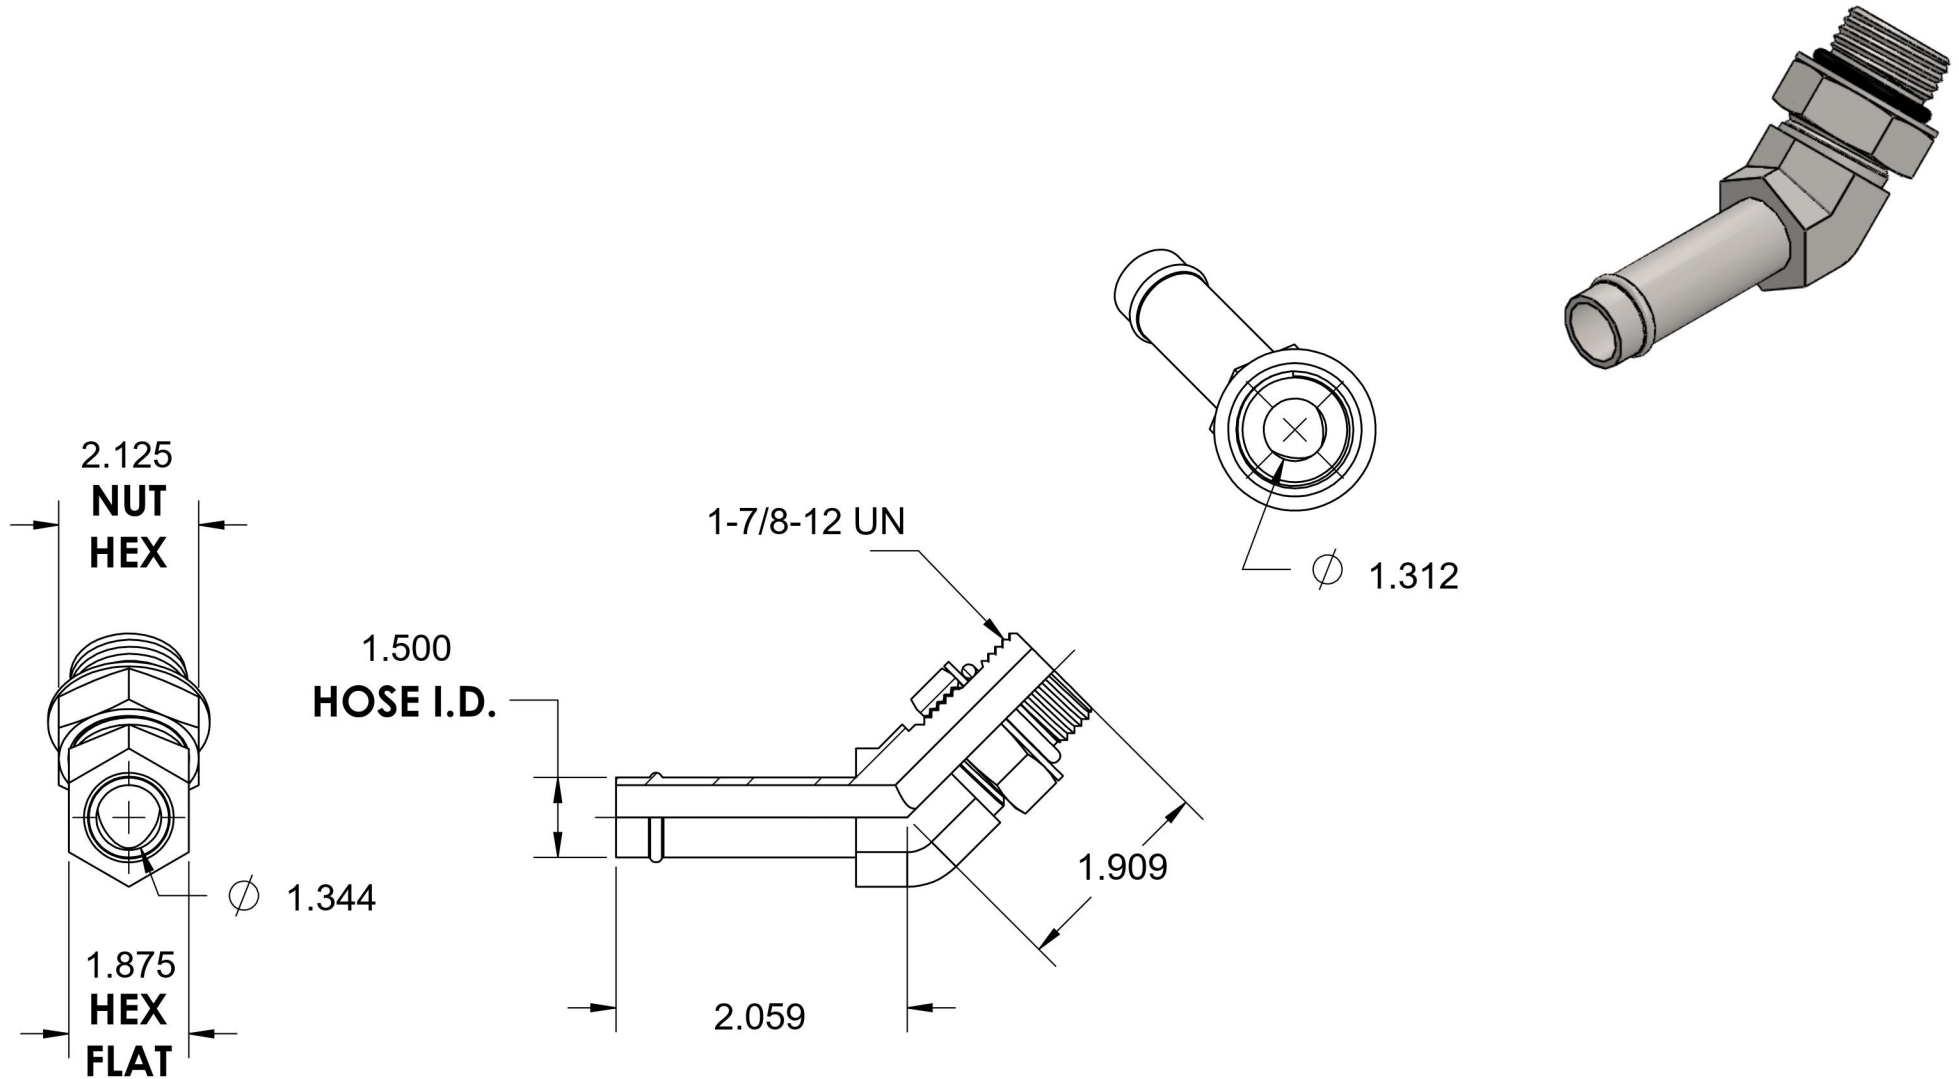

# 4603-24-24-NWO-FG

Steel, SAE J1231 Hose Bead 45° Adjustable Port Elbow, 1-1/2" Beaded Hose Barb x 1-7/8-12 Male Adjustable ORB

6701 Cochran Road  
Solon, Ohio 44139  
Phone: (440) 248-1880  
Toll Free: 1-888-331-1523

<b>Temperature Rating</b>	<b>Material</b>	<b>Industry Standards</b>	<b>Series</b>
-40°F to 250°F	C1045 Steel	SAE J1231-2, SAE J1926-3 SAE J515, ASTM B633	4603-NWO-FG
<b>Pressure Rating</b>	<b>Finish</b>		<b>Series Description</b>
150psi	Trivalent Zinc		SAE J1231 Hose Bead 45° Adjustable Port Elbow