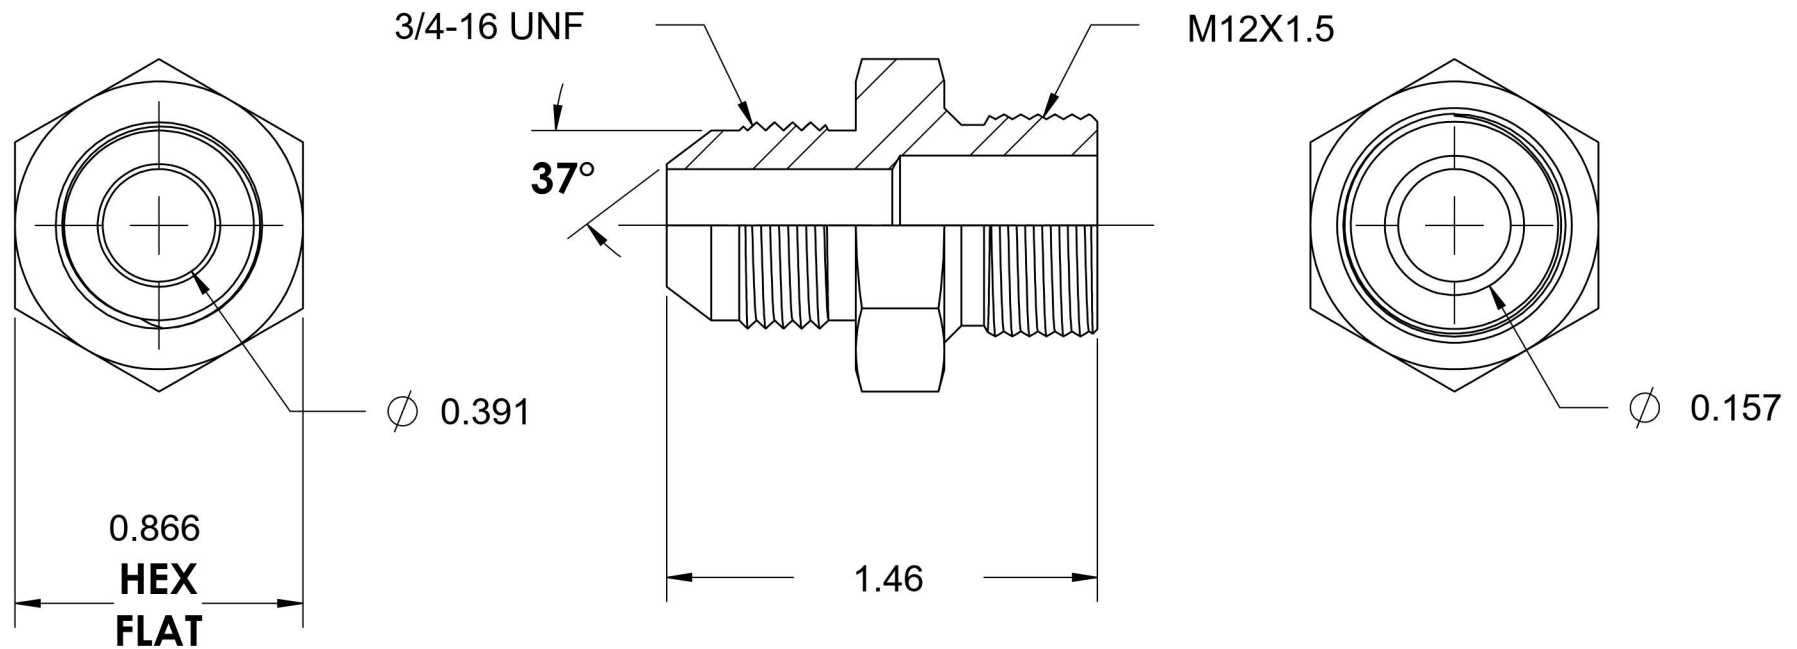

7005-08-12-SS

Stainless Steel, SAE J514 37° Flare Male Metric Port/Line Connector, 1/2" Male JIC x M12X1.5 Male Metric 60° Line/Port

6701 Cochran Road
Solon, Ohio 44139
Phone: (440) 248-1880
Toll Free: 1-888-331-1523

Temperature Rating -425°F to 1200°F	Material 316/316L Stainless Steel	Industry Standards SAE J514, ISO 9974	Series 7005-SS
Pressure Rating 6000 psi	Finish Passivated		Series Description SAE J514 37° Flare Male Metric Port/Line Connector