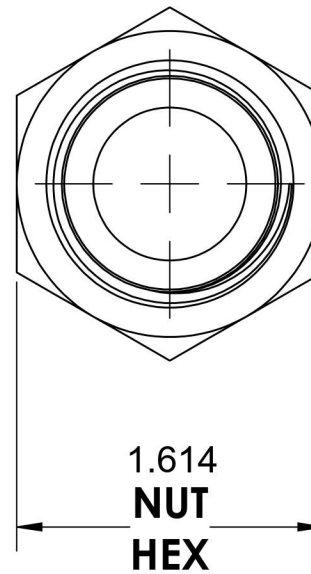

9644-C-16-SS

Stainless Steel, ISO 8434-6 60° Cone BSPP Swivel Cap, 1" Female BSPP Swivel

6701 Cochran Road
Solon, Ohio 44139
Phone: (440) 248-1880
Toll Free: 1-888-331-1523

Temperature Rating -425°F to 1200°F	Material 316/316L Stainless Steel	Industry Standards ISO 8434-6	Series 9644-C-SS
Pressure Rating 1700 psi	Finish Passivated		Series Description ISO 8434-6 60° Cone BSPP Swivel Cap