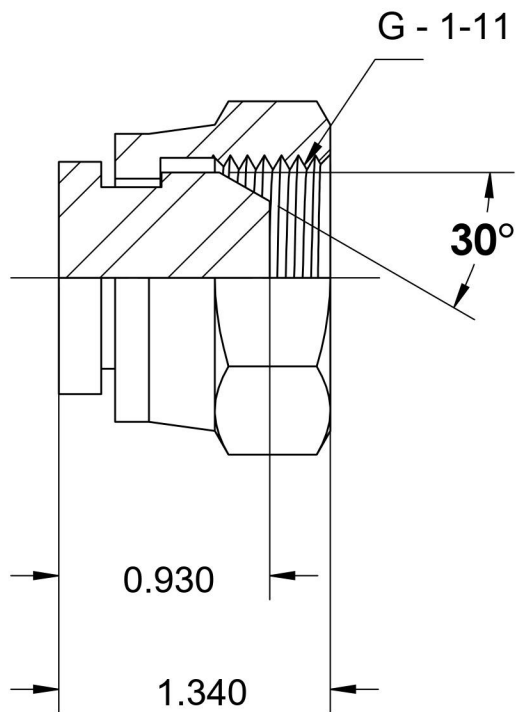

9644-C-16-SS

Stainless Steel, ISO 8434-6 60° Cone BSPP Swivel Cap, 1" Female BSPP Swivel

6701 Cochran Road
Solon, Ohio 44139
Phone: (440) 248-1880
Toll Free: 1-888-331-1523

Temperature Rating -425°F to 1200°F	Material 316/316L Stainless Steel	Industry Standards ISO 8434-6	Series 9644-C-SS
Pressure Rating 1700 psi	Finish Passivated		Series Description ISO 8434-6 60° Cone BSPP Swivel Cap