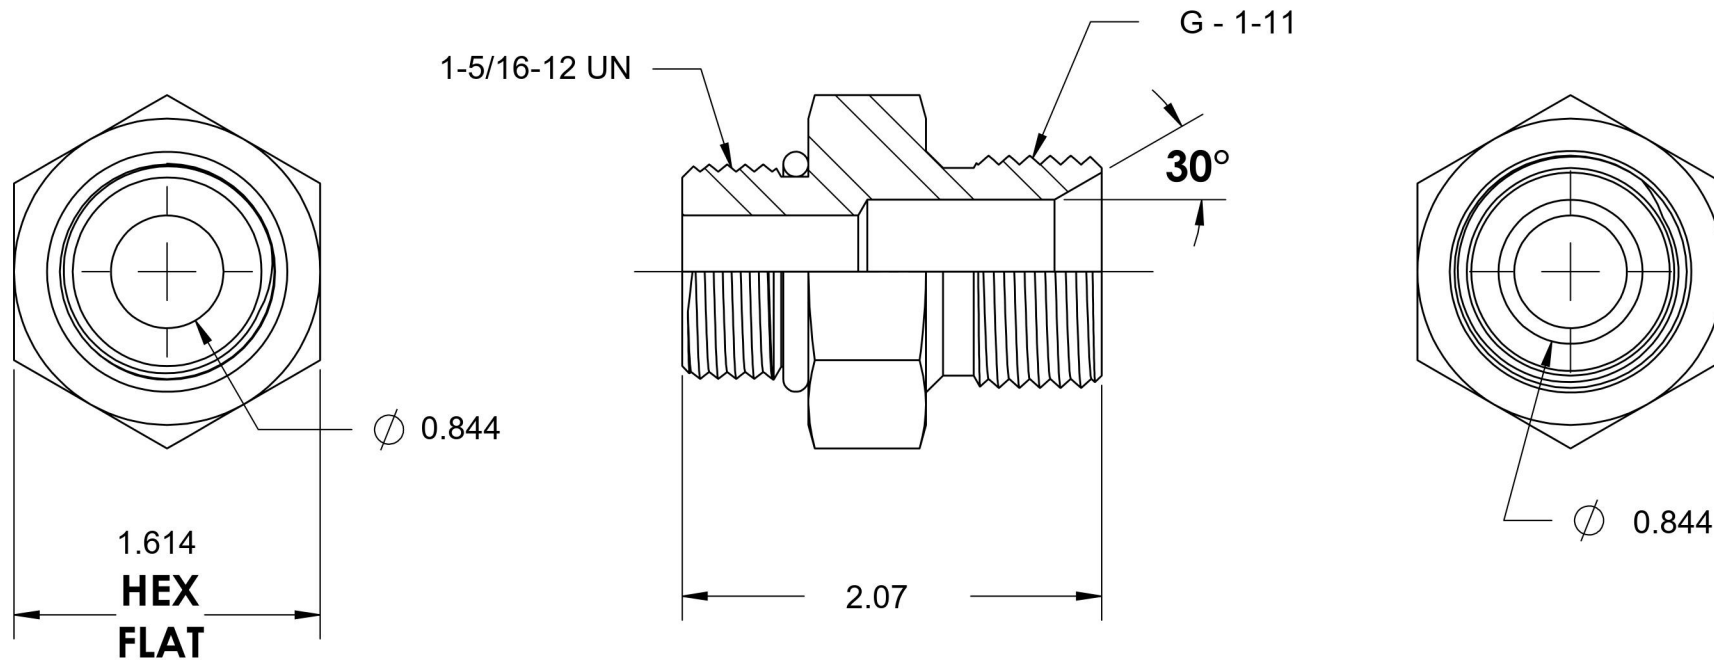

7062-16-16

Steel, SAE J1926 O-Ring Boss Male BSPP Port/Line Adapter, 1-5/16-12 Male ORB x 1-11 Male BSPP 60° Line/Port

6701 Cochran Road
Solon, Ohio 44139
Phone: (440) 248-1880
Toll Free: 1-888-331-1523

Temperature Rating	Material	Industry Standards	Series
-40°F to 250°F	C1045 / 12L14 Steel	SAE J1926, ISO 1179	7062
Pressure Rating	Finish	ISO 8434-6, ASTM B633	Series Description
1700 psi	Trivalent Zinc		SAE J1926 O-Ring Boss Male BSPP Port/Line Adapter