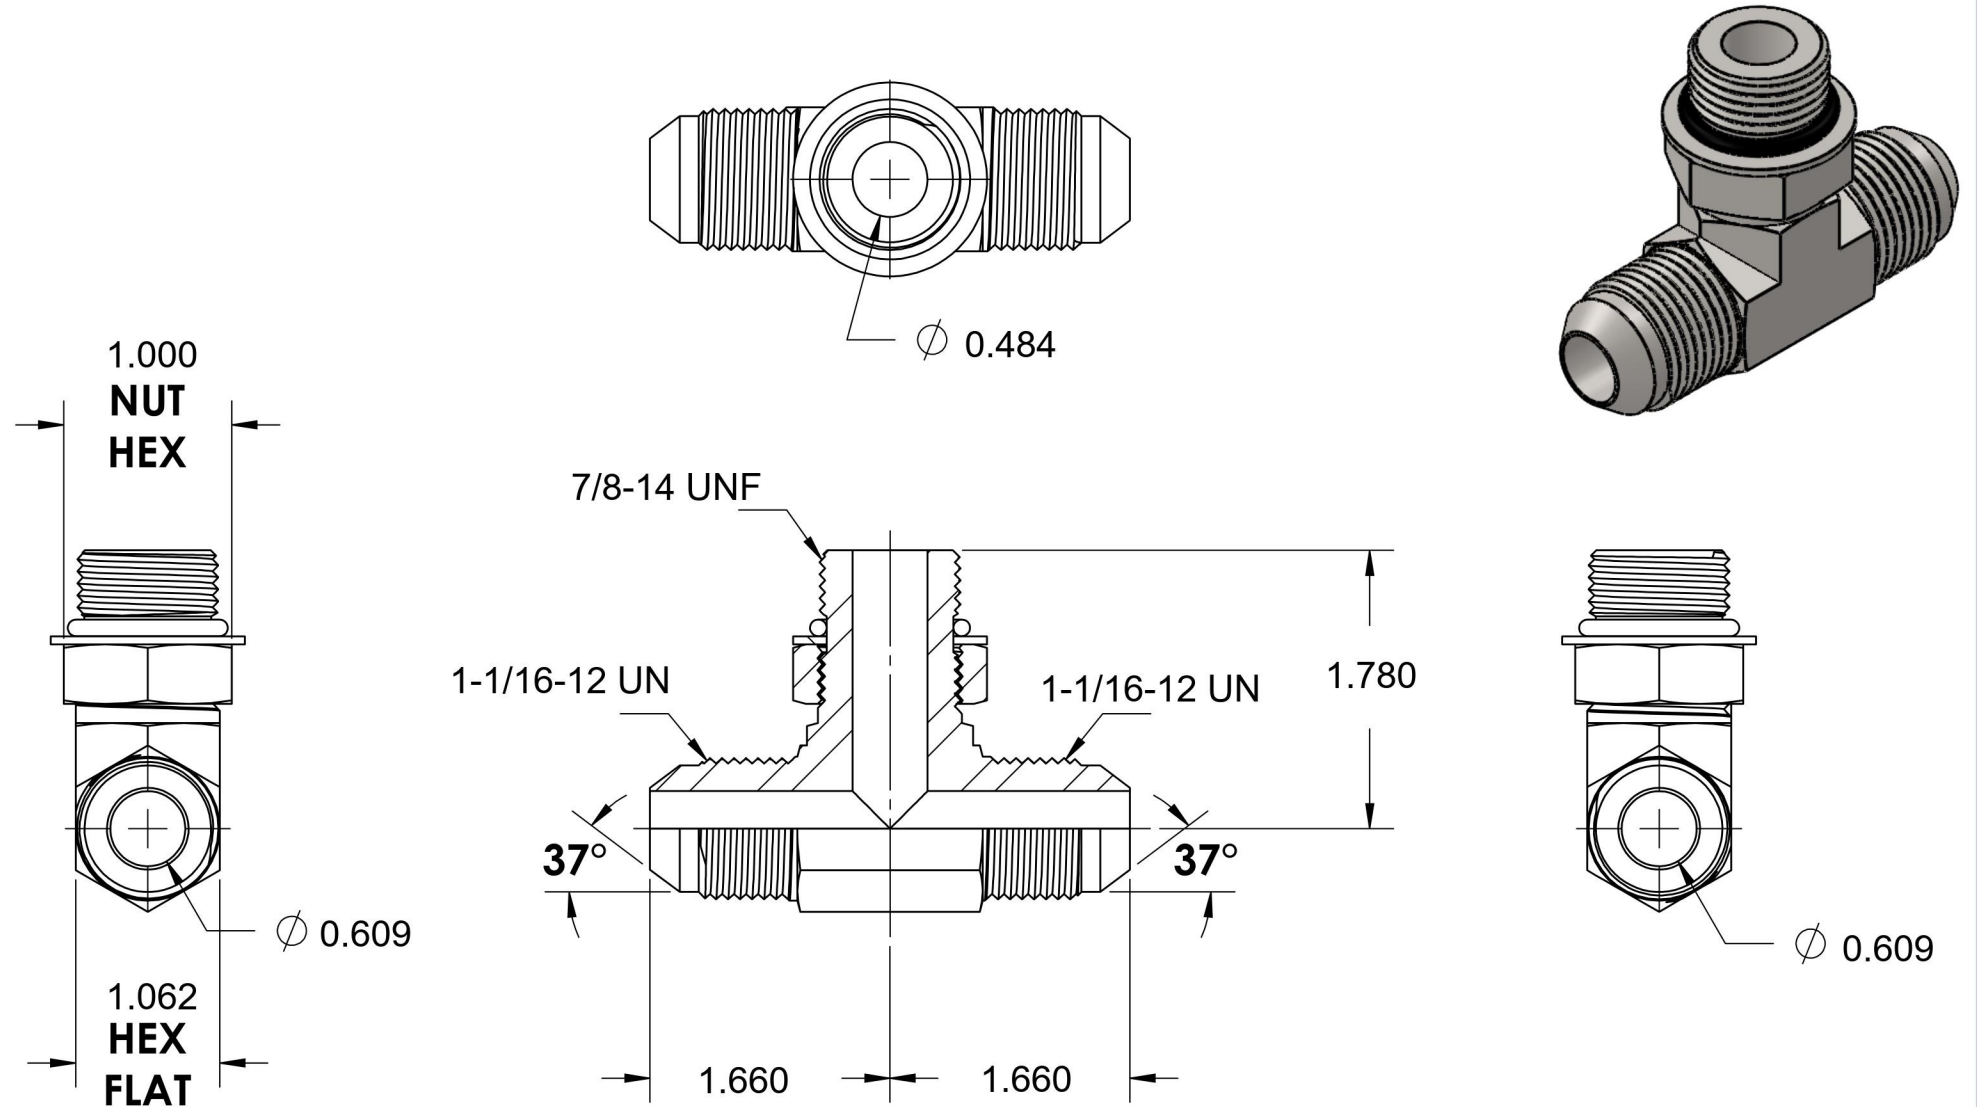

# 6803-12-12-10-NWO-SS

Stainless Steel, SAE J514 37° Flare Adjustable Port Branch Tee, 3/4" Male JIC x 3/4" Male JIC x 7/8-14 Male Adjustable ORB

6701 Cochran Road  
Solon, Ohio 44139  
Phone: (440) 248-1880  
Toll Free: 1-888-331-1523

**Temperature Rating**

-40°F to 250°F

**Pressure Rating**

5400 psi

**Material**

316/316L Stainless Steel

**Finish**

Passivated

**Industry Standards**

SAE J514, SAE J1926-3  
SAE J515

**Series**

6803-NWO-SS

**Series Description**

SAE J514 37° Flare Adjustable  
Port Branch Tee