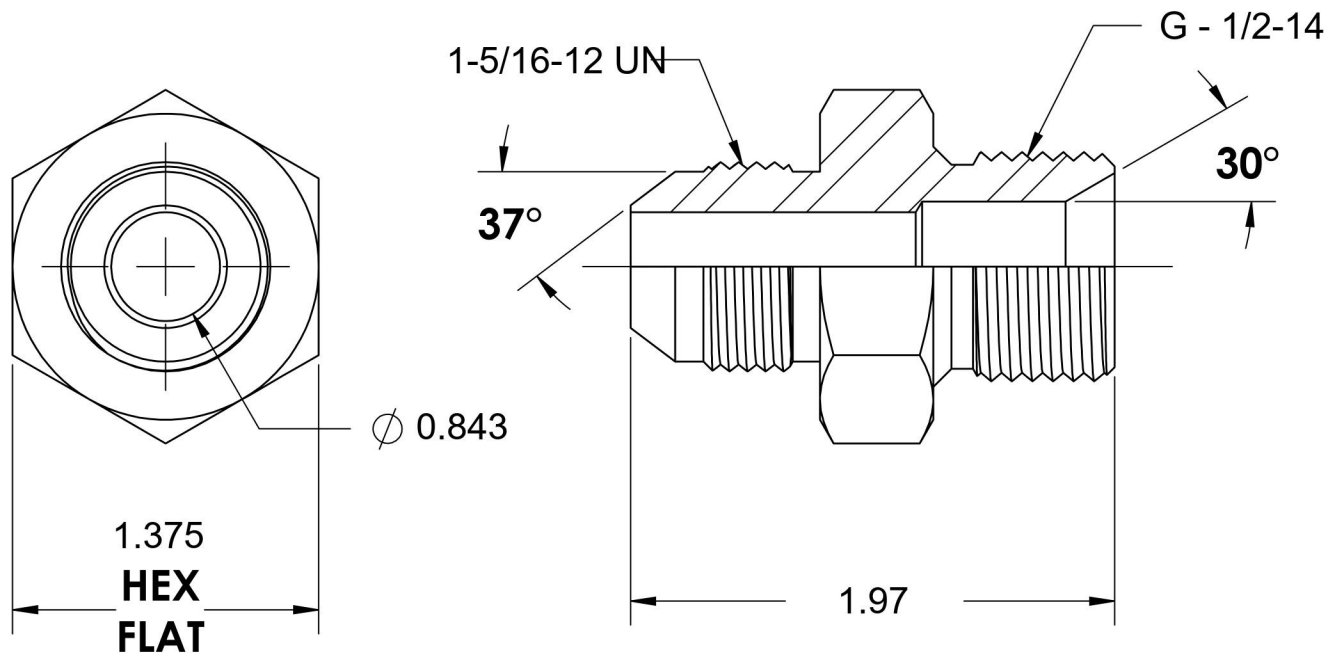

# 7002-16-08

Steel, SAE J514 37° Flare Male BSPP Port/Line Connector, 1" Male JIC x 1/2-14 Male BSPP 60° Line/Port

6701 Cochran Road  
Solon, Ohio 44139  
Phone: (440) 248-1880  
Toll Free: 1-888-331-1523

<b>Temperature Rating</b>	<b>Material</b>	<b>Industry Standards</b>	<b>Series</b>
-65°F to 500°F	C1045/12L14 Steel	SAE J514, ISO 1179	7002
<b>Pressure Rating</b>	<b>Finish</b>	ISO 8434-6, ASTM B633	<b>Series Description</b>
2900 psi	Trivalent Zinc		SAE J514 37° Flare Male BSPP Port/Line Connector