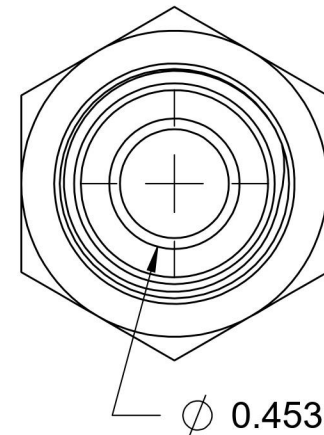

# 7002-16-08

Steel, SAE J514 37° Flare Male BSPP Port/Line Connector, 1" Male JIC x 1/2-14 Male BSPP 60° Line/Port

6701 Cochran Road  
Solon, Ohio 44139  
Phone: (440) 248-1880  
Toll Free: 1-888-331-1523

<b>Temperature Rating</b>	<b>Material</b>	<b>Industry Standards</b>	<b>Series</b>
-65°F to 500°F	C1045/12L14 Steel	SAE J514, ISO 1179	7002
<b>Pressure Rating</b>	<b>Finish</b>	ISO 8434-6, ASTM B633	<b>Series Description</b>
2900 psi	Trivalent Zinc		SAE J514 37° Flare Male BSPP Port/Line Connector