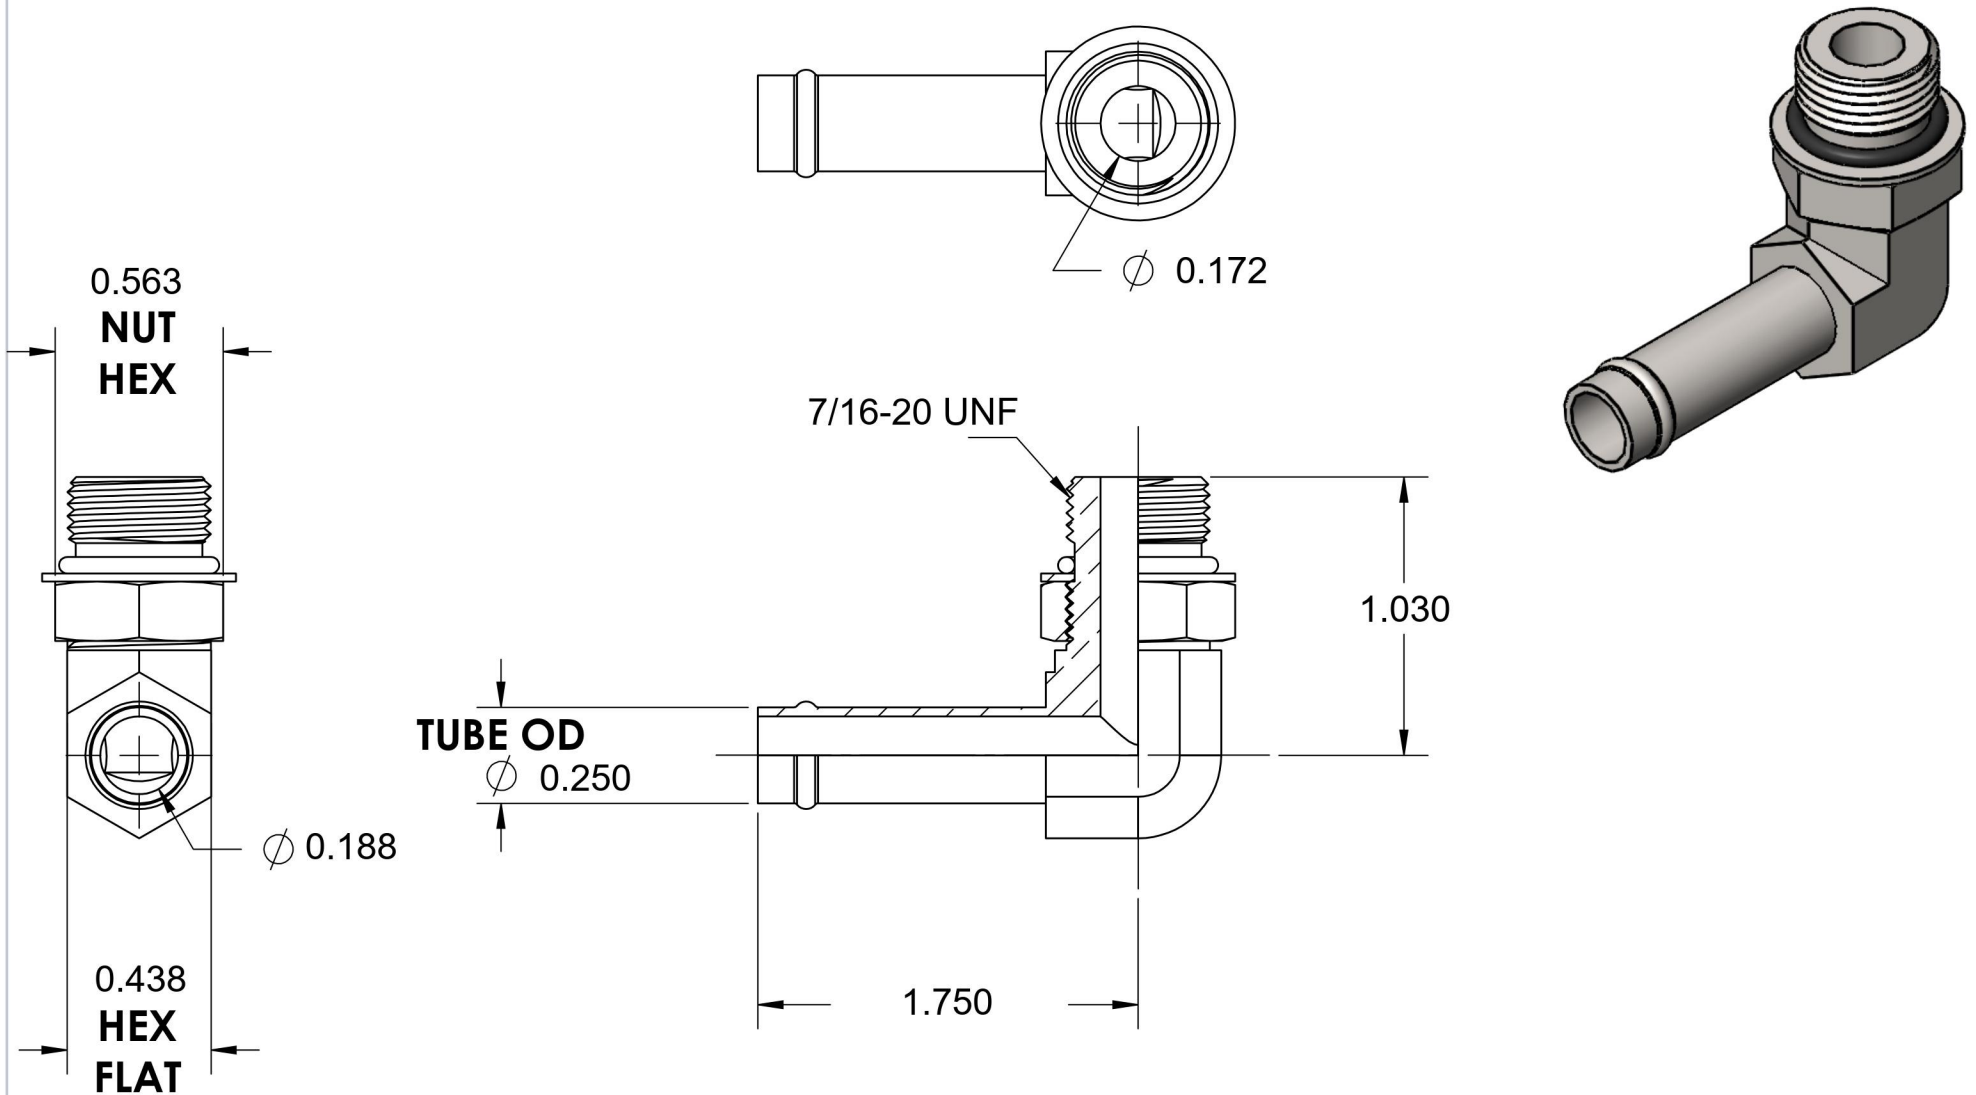

# 4601-04-04-NWO-FG

Steel, SAE J1231 Hose Bead 90° Adjustable Port Elbow, 1/4" Beaded Hose Barb x 7/16-20 Male Adjustable ORB

6701 Cochran Road  
Solon, Ohio 44139  
Phone: (440) 248-1880  
Toll Free: 1-888-331-1523

<b>Temperature Rating</b>	<b>Material</b>	<b>Industry Standards</b>	<b>Series</b>
-40°F to 250°F	C1045 Steel	SAE J1231-2, SAE J1926-3 SAE J515, ASTM B633	4601-NWO-FG
<b>Pressure Rating</b>	<b>Finish</b>		<b>Series Description</b>
150 psi	Trivalent Zinc		SAE J1231 Hose Bead 90° Adjustable Port Elbow