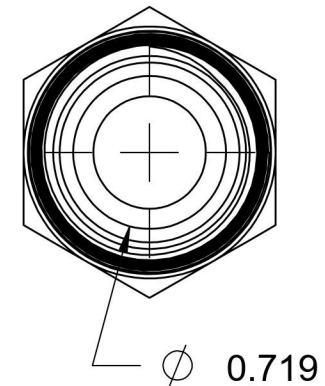

2404-16-12-SS

Stainless Steel, SAE J514 37° Flare Male Connector, 1" Male JIC x 3/4" Male NPTF 30°

6701 Cochran Road
Solon, Ohio 44139
Phone: (440) 248-1880
Toll Free: 1-888-331-1523

| | | | |
|---------------------------|--------------------------|--|-----------------------------------|
| Temperature Rating | Material | Industry Standards SAE J514 , SAE J476 | Series |
| -425°F to 1200°F | 316/316L Stainless Steel | | 2404-SS |
| Pressure Rating | Finish | | Series Description |
| 4500 psi | Passivated | | SAE J514 37° Flare Male Connector |