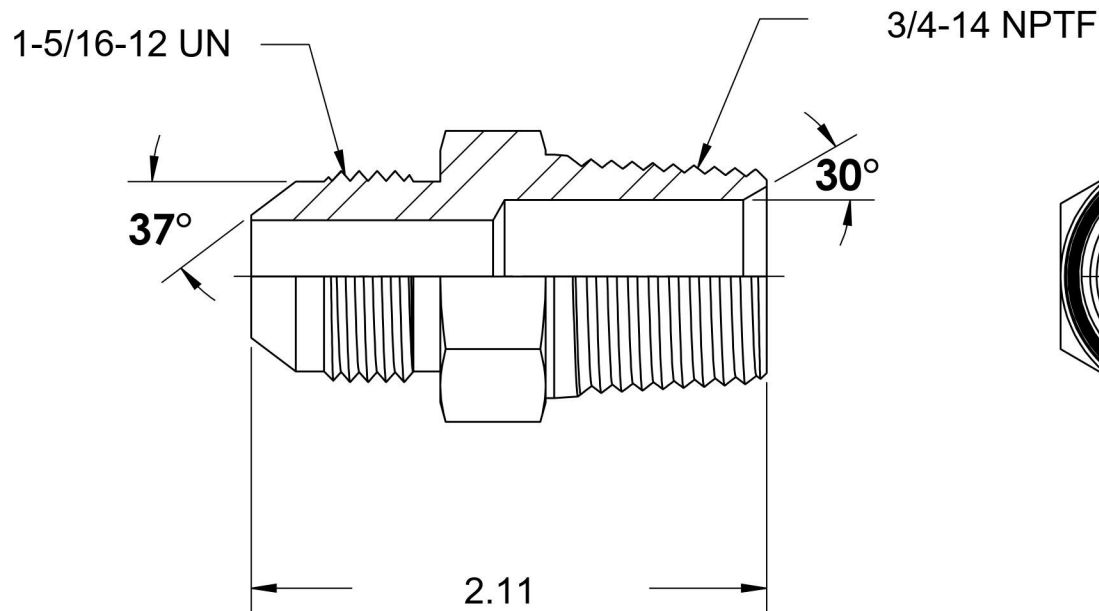

2404-16-12-SS

Stainless Steel, SAE J514 37° Flare Male Connector, 1" Male JIC x 3/4" Male NPTF 30°

6701 Cochran Road
Solon, Ohio 44139
Phone: (440) 248-1880
Toll Free: 1-888-331-1523

| | | | |
|---------------------------|--------------------------|--|-----------------------------------|
| Temperature Rating | Material | Industry Standards SAE J514 , SAE J476 | Series |
| -425°F to 1200°F | 316/316L Stainless Steel | | 2404-SS |
| Pressure Rating | Finish | | Series Description |
| 4500 psi | Passivated | | SAE J514 37° Flare Male Connector |