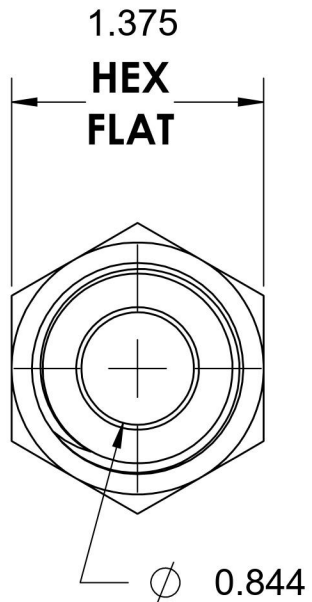

2404-16-12-SS

Stainless Steel, SAE J514 37° Flare Male Connector, 1" Male JIC x 3/4" Male NPTF 30°

6701 Cochran Road
Solon, Ohio 44139
Phone: (440) 248-1880
Toll Free: 1-888-331-1523

| | | | |
|---------------------------|--------------------------|--|-----------------------------------|
| Temperature Rating | Material | Industry Standards SAE J514 , SAE J476 | Series |
| -425°F to 1200°F | 316/316L Stainless Steel | | 2404-SS |
| Pressure Rating | Finish | | Series Description |
| 4500 psi | Passivated | | SAE J514 37° Flare Male Connector |