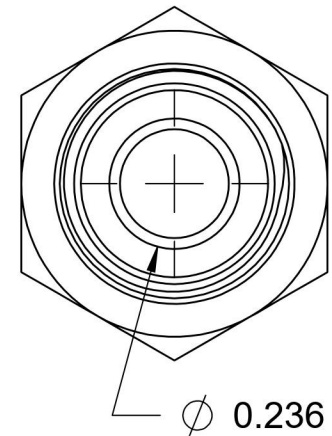

# 7002-08-04-SS

Stainless Steel, SAE J514 37° Flare Male BSPP Port/Line Connector, 1/2" Male JIC x 1/4-19 Male BSPP 60° Line/Port

6701 Cochran Road  
Solon, Ohio 44139  
Phone: (440) 248-1880  
Toll Free: 1-888-331-1523

<b>Temperature Rating</b>	<b>Material</b>	<b>Industry Standards</b>	<b>Series</b>
-425°F to 1200°F	316/316L Stainless Steel	SAE J514, ISO 1179	7002-SS
<b>Pressure Rating</b>	<b>Finish</b>	ISO 8434-6	<b>Series Description</b>
5100 psi	Passivated		SAE J514 37° Flare Male BSPP Port/Line Connector