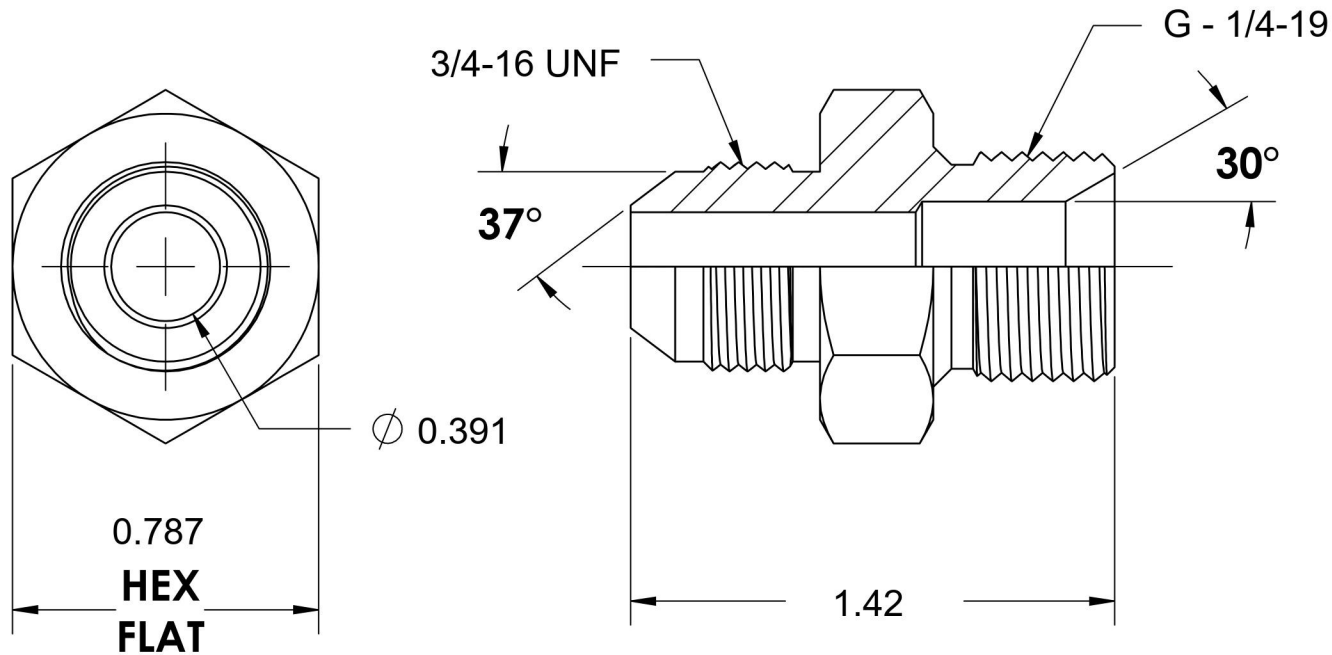

# 7002-08-04-SS

Stainless Steel, SAE J514 37° Flare Male BSPP Port/Line Connector, 1/2" Male JIC x 1/4-19 Male BSPP 60° Line/Port

6701 Cochran Road  
Solon, Ohio 44139  
Phone: (440) 248-1880  
Toll Free: 1-888-331-1523

<b>Temperature Rating</b>	<b>Material</b>	<b>Industry Standards</b>	<b>Series</b>
-425°F to 1200°F	316/316L Stainless Steel	SAE J514, ISO 1179	7002-SS
<b>Pressure Rating</b>	<b>Finish</b>	ISO 8434-6	<b>Series Description</b>
5100 psi	Passivated		SAE J514 37° Flare Male BSPP Port/Line Connector