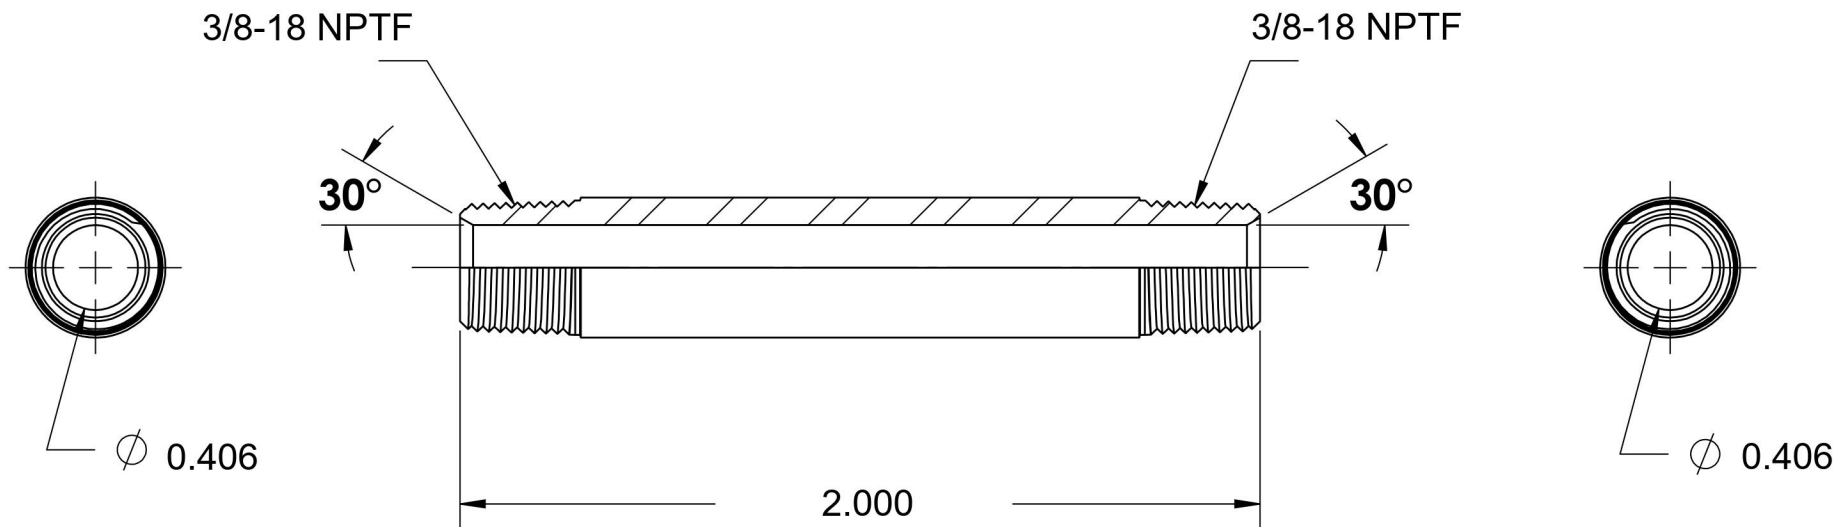

5404-N-06X2.000-B

Brass, SAE J514 Pipe Long Nipple, 3/8" Male NPTF 30° x 3/8" Male NPTF 30°

6701 Cochran Road
Solon, Ohio 44139
Phone: (440) 248-1880
Toll Free: 1-888-331-1523

Temperature Rating -325°F to 400°F	Material C36000 Brass	Industry Standards SAE J514, SAE J476	Series 5404-N-B
Pressure Rating 3300 psi	Finish Natural Finish		Series Description SAE J514 Pipe Long Nipple