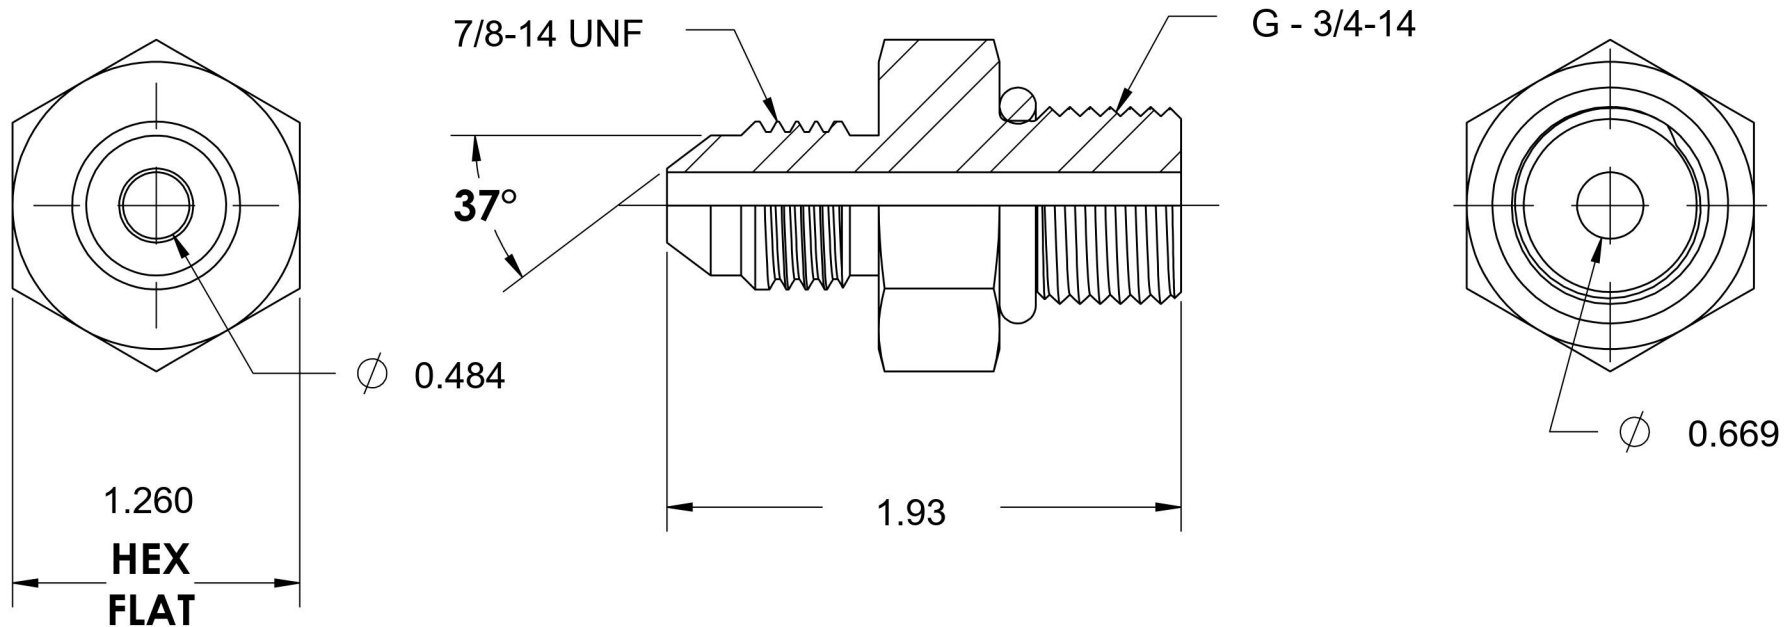

# 7002-10-12-B2351

Steel, SAE J514 37° Flare Male BSPP (JIS B2351) Port Connector, 5/8" Male JIC x 3/4-14 Male BSPP ORB

6701 Cochran Road  
Solon, Ohio 44139  
Phone: (440) 248-1880  
Toll Free: 1-888-331-1523

<b>Temperature Rating</b>	<b>Material</b>	<b>Industry Standards</b>	<b>Series</b>
-40°F to 250°F	C1045/12L14 Steel	SAE J514, JIS B2351 ASTM B633	7002-JIS B2351
<b>Pressure Rating</b>	<b>Finish</b>		<b>Series Description</b>
4000 psi	Trivalent Zinc		SAE J514 37° Flare Male BSPP (JIS B2351) Port Connector