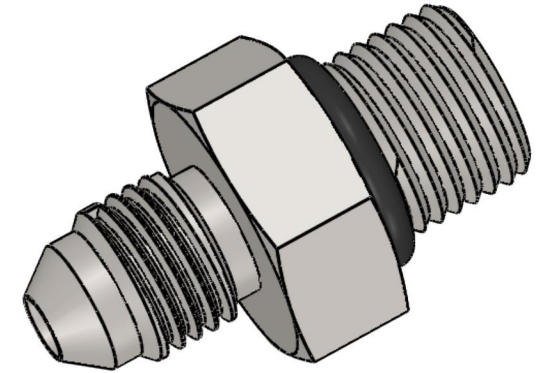

# 7002-10-12-B2351

Steel, SAE J514 37° Flare Male BSPP (JIS B2351) Port Connector, 5/8" Male JIC x 3/4-14 Male BSPP ORB

6701 Cochran Road  
Solon, Ohio 44139  
Phone: (440) 248-1880  
Toll Free: 1-888-331-1523

<b>Temperature Rating</b>	<b>Material</b>	<b>Industry Standards</b>	<b>Series</b>
-40°F to 250°F	C1045/12L14 Steel	SAE J514, JIS B2351 ASTM B633	7002-JIS B2351
<b>Pressure Rating</b>	<b>Finish</b>		<b>Series Description</b>
4000 psi	Trivalent Zinc		SAE J514 37° Flare Male BSPP (JIS B2351) Port Connector