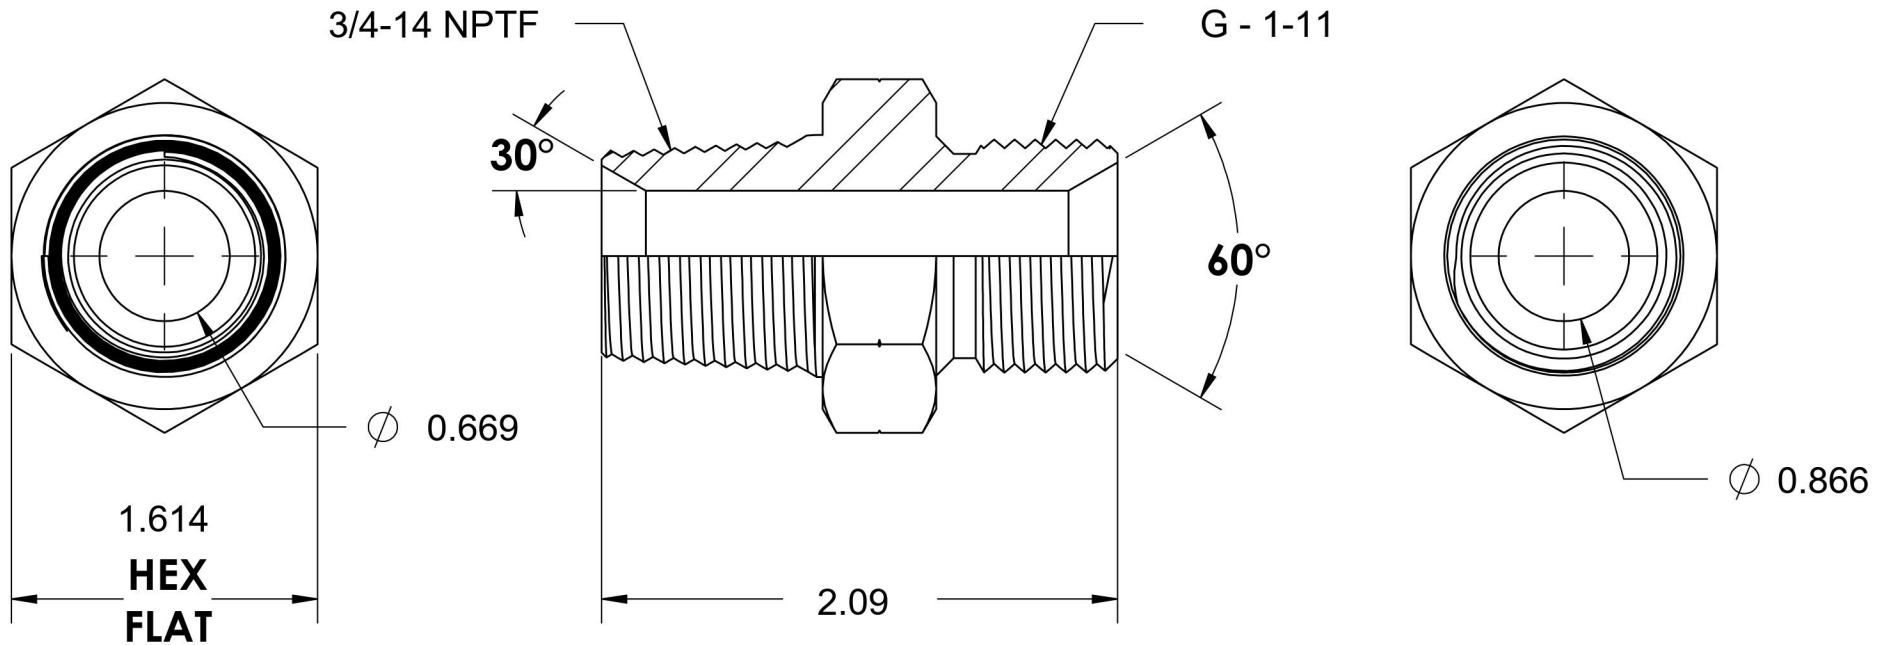

# 7032-12-16

Steel, SAE J476 Pipe Male BSPP Port/Line Adapter, 3/4" Male NPTF 30° x 1-11 Male BSPP 60° Line/Port

6701 Cochran Road  
Solon, Ohio 44139  
Phone: (440) 248-1880  
Toll Free: 1-888-331-1523

<b>Temperature Rating</b>	<b>Material</b>	<b>Industry Standards</b>	<b>Series</b>
-65°F to 500°F	C1045 / 12L14 Steel	SAE J476, ISO 1179	7032
<b>Pressure Rating</b>	<b>Finish</b>	ISO 8434-6, ASTM B633	<b>Series Description</b>
1700 psi	Trivalent Zinc		SAE J476 Pipe Male BSPP Port/Line Adapter