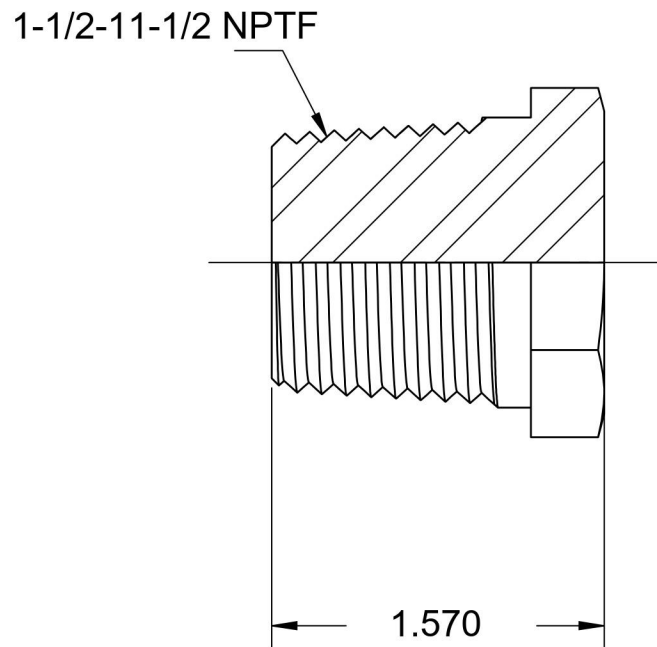

5406-P-24

Steel, SAE J531 Pipe Hex Head Plug, 1-1/2" Male NPTF

6701 Cochran Road
Solon, Ohio 44139
Phone: (440) 248-1880
Toll Free: 1-888-331-1523

Temperature Rating -65°F to 500°F	Material C1045 / 12L14 Steel	Industry Standards SAE J531, SAE J476 ASTM B633	Series 5406-P
Pressure Rating 3000 psi	Finish Trivalent Zinc		Series Description SAE J531 Pipe Hex Head Plug