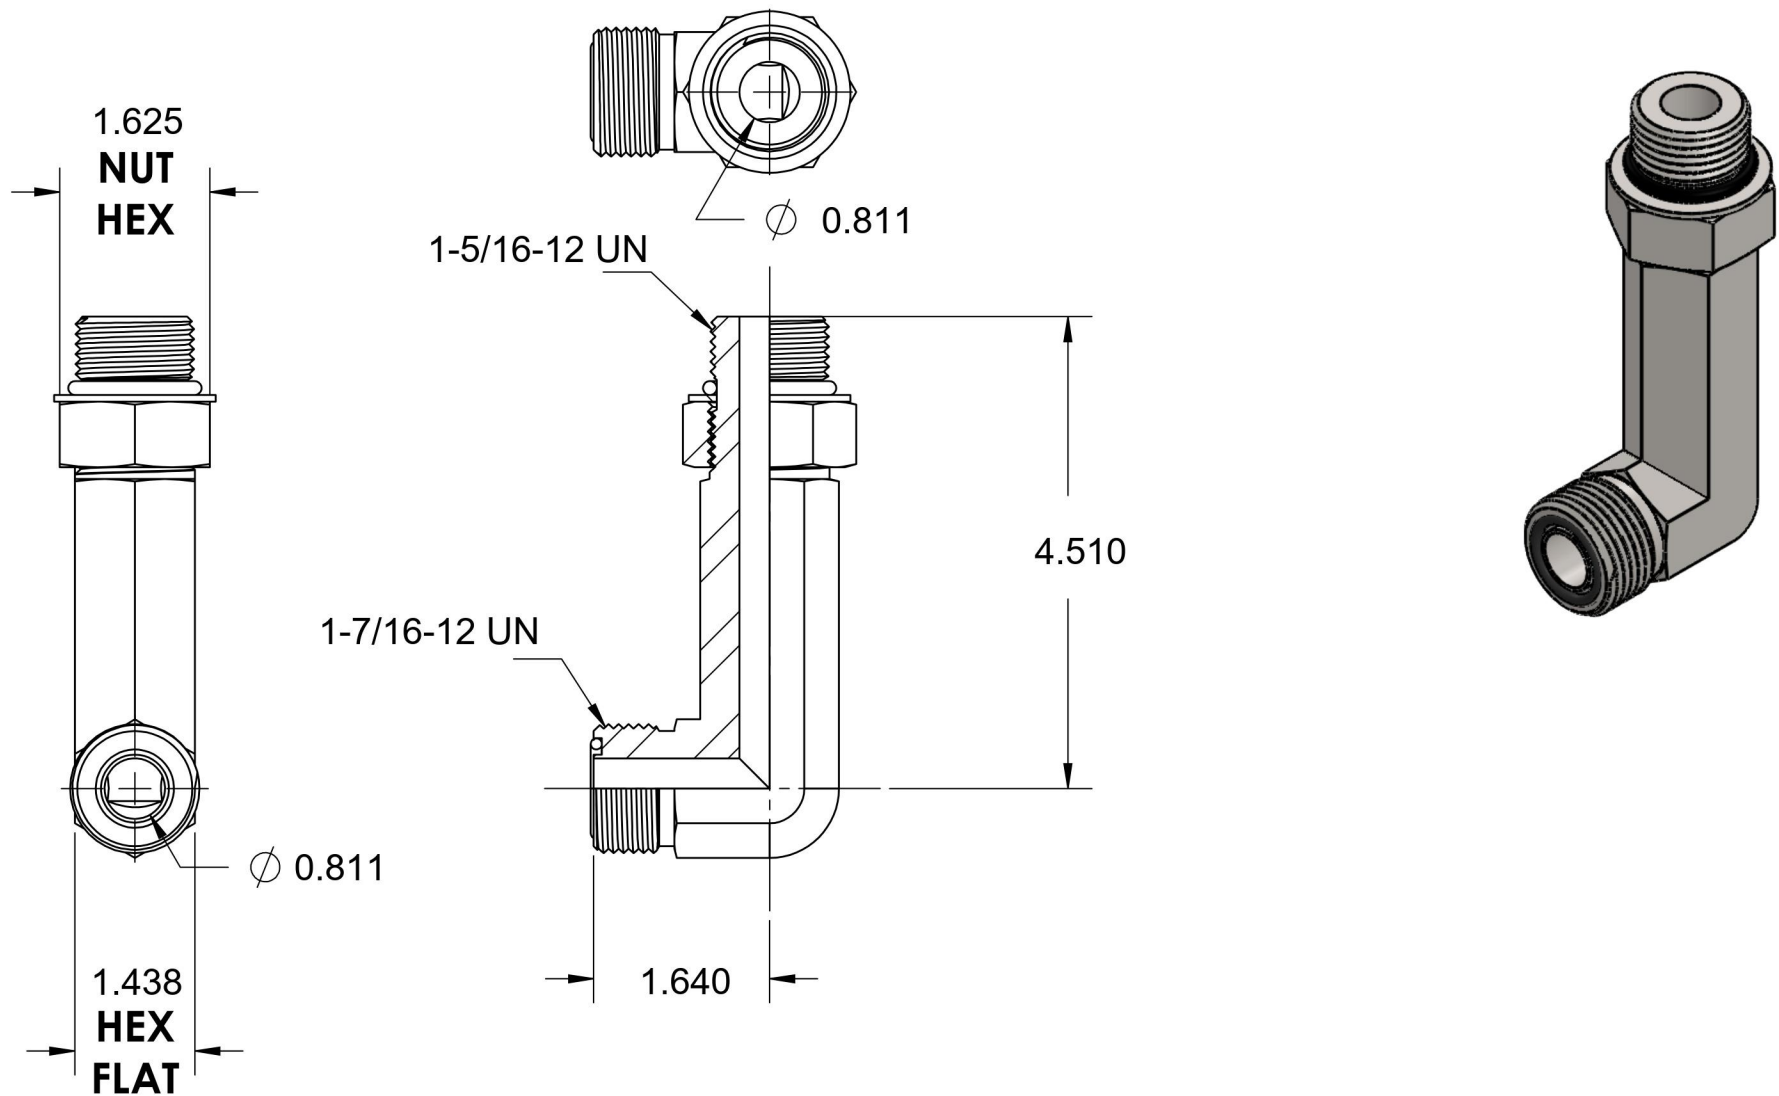

FS6801-L-16-16-NWO-FG

Steel, SAE J1453 O-Ring Face Seal 90° Long Adjustable Port Elbow, 1" Male ORFS x 1-5/16-12 Male Adjustable ORB

6701 Cochran Road
Solon, Ohio 44139
Phone: (440) 248-1880
Toll Free: 1-888-331-1523

Temperature Rating	Material	Industry Standards	Series
-40°F to 250°F	C1045 Steel	SAE J1453, SAE J1926-2 SAE J515, ASTM B633	FS6801-L-NWO-FG
Pressure Rating	Finish		Series Description
5500 psi	Trivalent Zinc		SAE J1453 O-Ring Face Seal 90° Long Adjustable Port Elbow