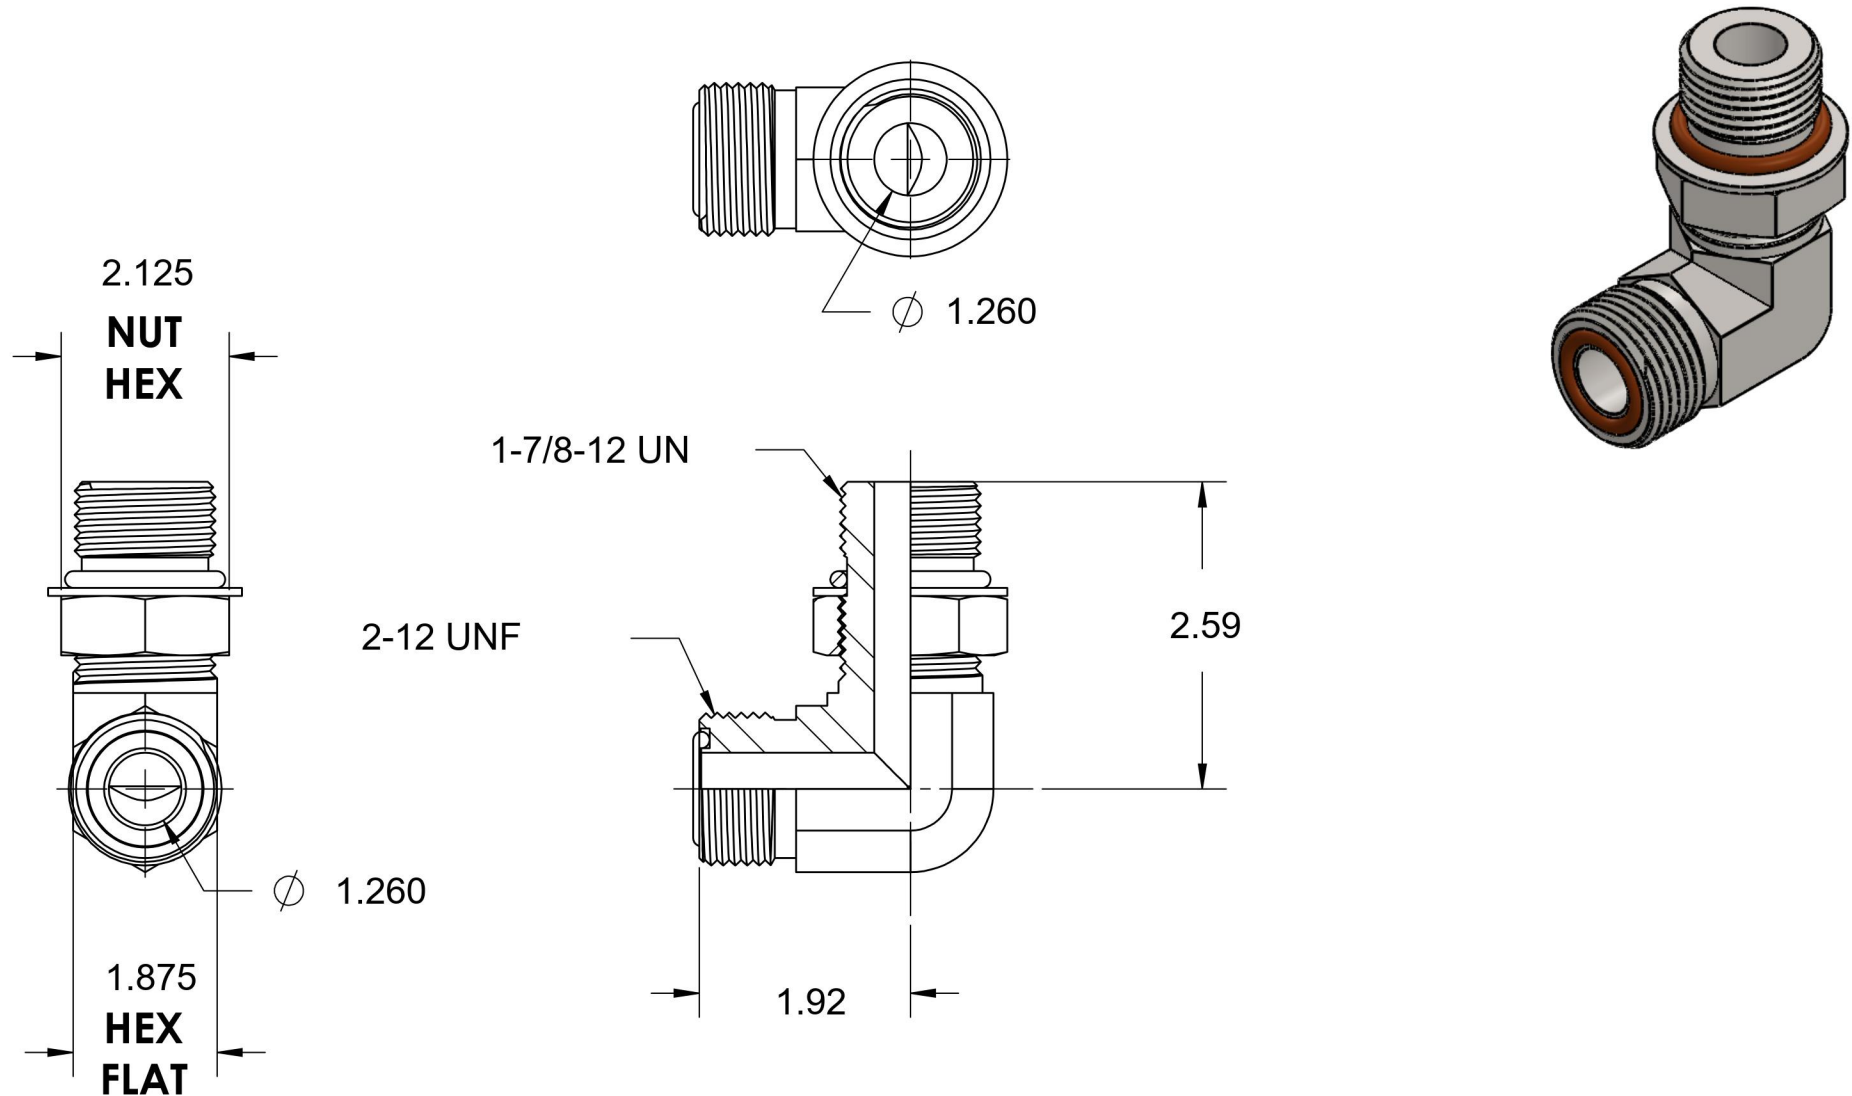

# FS6801-24-24-NWO-FG-VITON

Steel, SAE J1453 O-Ring Face Seal 90° Adjustable Port Elbow, 1-1/2" Male ORFS x 1-7/8-12 Male Adjustable ORB, FKM Seal

6701 Cochran Road  
Solon, Ohio 44139  
Phone: (440) 248-1880  
Toll Free: 1-888-331-1523

<b>Temperature Rating</b>	<b>Material</b>	<b>Industry Standards</b>	<b>Series</b>
-15°F to 400°F	C1045 Steel	SAE J1453, SAE J1926-2 ASTM B633	FS6801-NWO-FG-VITON
<b>Pressure Rating</b>	<b>Finish</b>		<b>Series Description</b>
4000 psi	Trivalent Zinc		SAE J1453 O-Ring Face Seal 90° Adjustable Port Elbow